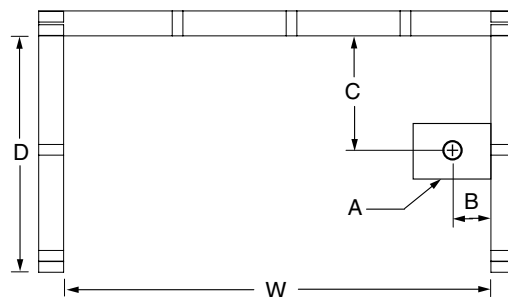

# 6042SMINX

60 x 42 x 21 inches

All dimensions are approximate. Structure measurements must be verified against the unit to ensure proper fit.

**FEATURES** lbs Dimensional Tolerance  $\pm 0.1\%$ . Dimensions needed for site preparation should be measured from the unit. Manufacturer assumes no responsibility for preparatory work.

## DIMENSIONS

Specifications	inches
Width: Overall / Net	60
Depth: Overall / Net	43 1/4 / 42
Height: Overall / Net	22 1/4 / 21
Skirt Height	21
Drain Rough-In (from Back Wall)	22 1/8
Drain Rough-In (from Side Wall)	2 1/8
Drain: Diameter / Clearance	2 / 3 3/4

## FRAMING DIMENSIONS inches

Type	D Depth	W Width	H Height	A	B	C
Alcove	43 1/4	60 1/4	22 1/4	Box Out	2 1/8	22 1/8