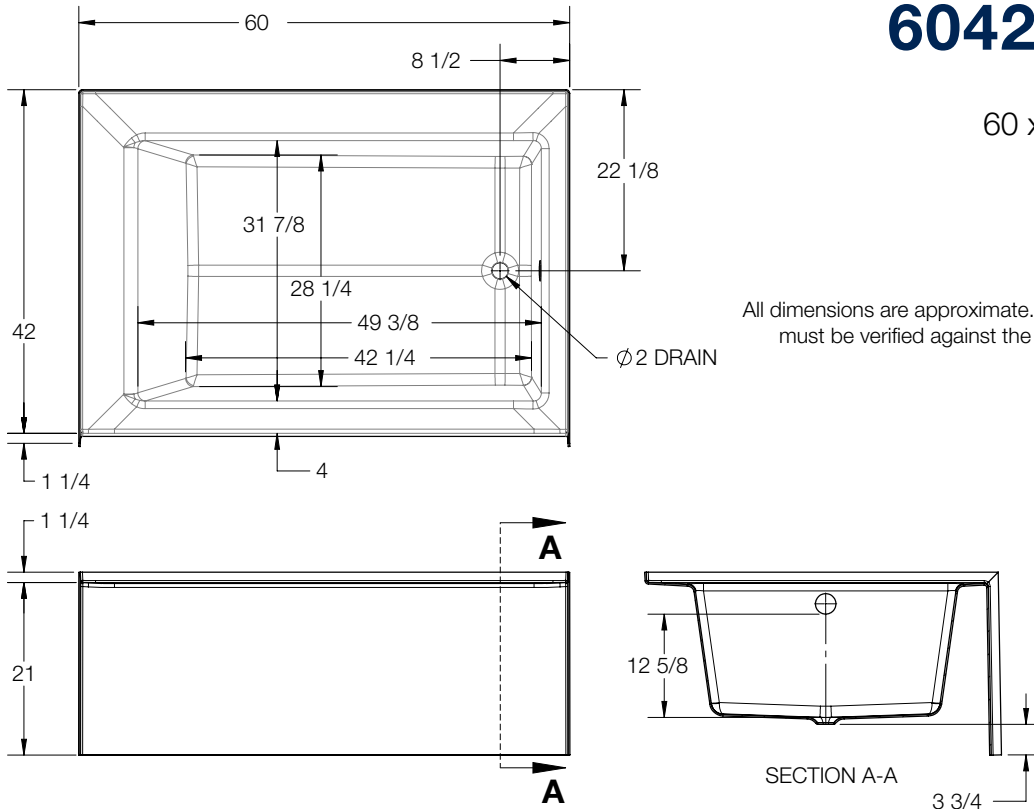

# 6042SMINX

60 x 42 x 21 inches

all dimensions shown in inches

# 6042SMINX

60 x 42 x 21 inches

All dimensions are approximate. Structure measurements must be verified against the unit to ensure proper fit.

**FEATURES** lbs Dimensional Tolerance  $\pm 0.1\%$ . Dimensions needed for site preparation should be measured from the unit. Manufacturer assumes no responsibility for preparatory work.

## DIMENSIONS

Specifications	inches
Width: Overall / Net	60
Depth: Overall / Net	43 1/4 / 42
Height: Overall / Net	22 1/4 / 21
Skirt Height	21
Drain Rough-In (from Back Wall)	22 1/8
Drain Rough-In (from Side Wall)	2 1/8
Drain: Diameter / Clearance	2 / 3 3/4

## FRAMING DIMENSIONS inches

Type	D Depth	W Width	H Height	A	B	C
Alcove	43 1/4	60 1/4	22 1/4	Box Out	2 1/8	22 1/8