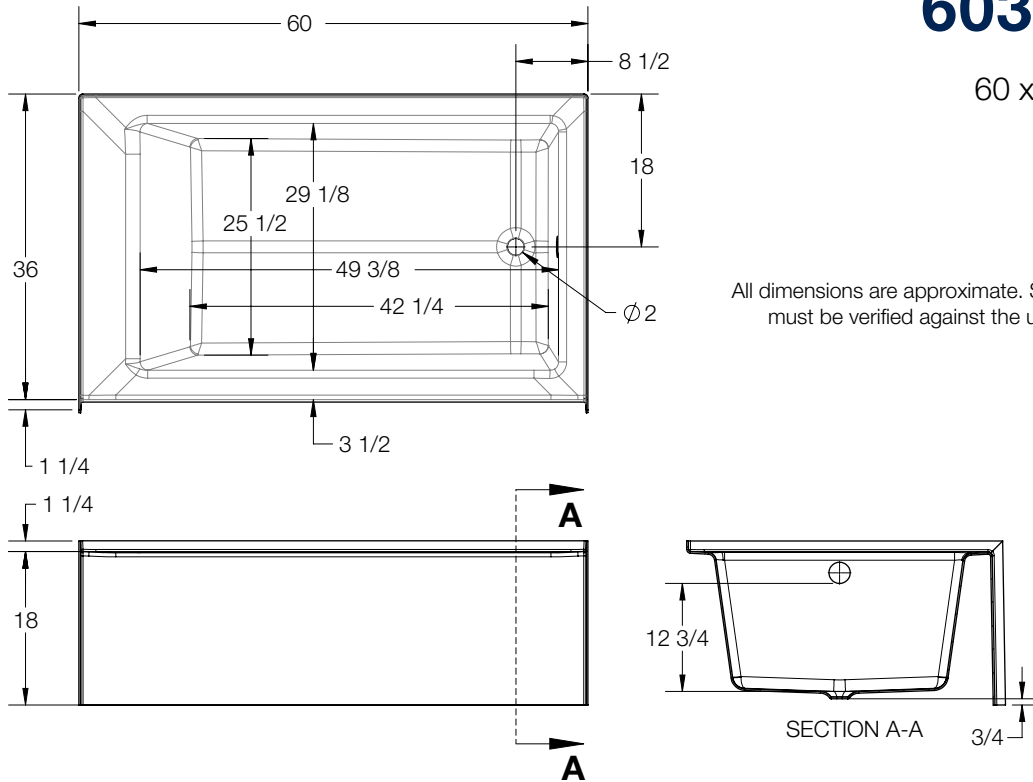

6036SMIN

all dimensions shown in inches

60 x 36 x 18 inches

FEATURES

- Alcove bath
- Modern minimalist and comfortable design
- Integrated flat skirt and tiling flange
- Slip-resistant textured bottom
- Left hand or Right hand drain
- AcrylX® applied acrylic surface
- Lifetime limited warranty

6036SMIN

60 x 36 x 18 inches

All dimensions are approximate. Structure measurements must be verified against the unit to ensure proper fit.

FEATURES lbs Dimensional Tolerance $\pm \frac{1}{8}$ ". Dimensions needed for site preparation should be measured from the unit. Manufacturer assumes no responsibility for preparatory work.

Model #	Material	Drain	Net Wt.	Pkg. Wt.
6036SMIN	AcrylX®	LH or RH	57 lbs	64 lbs

DIMENSIONS

Specifications	inches
Width: Overall / Net	60
Depth: Overall / Net	37 1/4 / 36
Height: Overall / Net	19 1/4 / 18
Skirt Height	18
Drain Rough-In (from Back Wall)	18
Drain Rough-In (from Side Wall)	2 3/4
Drain: Diameter / Clearance	2 / 3/4

FRAMING DIMENSIONS inches

Type	D Depth	W Width	H Height	A	B	C
Alcove	37 1/4	60 1/4	19 1/4	Box Out	2 3/4	18

SUMP DATA

Top of Drain to Bottom of Overflow	Capacity to Overflow gal	Min. Operating Capacity gal	WIDTH @ centerline		DEPTH @ centerline	
			Top	Bottom	Top	Bottom
12 3/4	52 gal	—	49 5/8	42 1/4	29 1/8	25 1/4