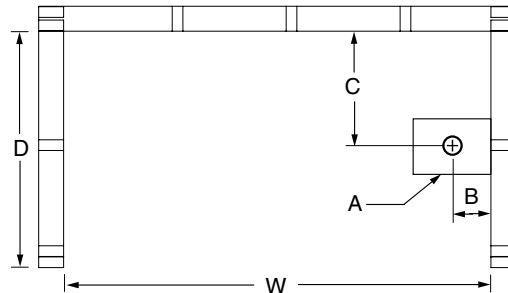

6036SMIN

all dimensions shown in inches

60 x 36 x 18 inches

FEATURES

- Alcove bath
- Modern minimalist and comfortable design
- Integrated flat skirt and tiling flange
- Slip-resistant textured bottom
- Left hand or Right hand drain
- AcrylX® applied acrylic surface
- Lifetime limited warranty

6036SMIN

60 x 36 x 18 inches

All dimensions are approximate. Structure measurements must be verified against the unit to ensure proper fit.

FEATURES lbs Dimensional Tolerance $\pm \frac{1}{8}$ ". Dimensions needed for site preparation should be measured from the unit. Manufacturer assumes no responsibility for preparatory work.

Model #	Material	Drain	Net Wt.	Pkg. Wt.
6036SMIN	AcrylX®	LH or RH	57 lbs	64 lbs

DIMENSIONS

Specifications	inches
Width: Overall / Net	60
Depth: Overall / Net	37 1/4 / 36
Height: Overall / Net	19 1/4 / 18
Skirt Height	18
Drain Rough-In (from Back Wall)	18
Drain Rough-In (from Side Wall)	2 3/4
Drain: Diameter / Clearance	2 / 3/4

FRAMING DIMENSIONS inches

Type	D Depth	W Width	H Height	A	B	C
Alcove	37 1/4	60 1/4	19 1/4	Box Out	2 3/4	18

SUMP DATA

Top of Drain to Bottom of Overflow	Capacity to Overflow gal	Min. Operating Capacity gal	WIDTH @ centerline		DEPTH @ centerline	
			Top	Bottom	Top	Bottom
12 3/4	52 gal	—	49 5/8	42 1/4	29 1/8	25 1/4