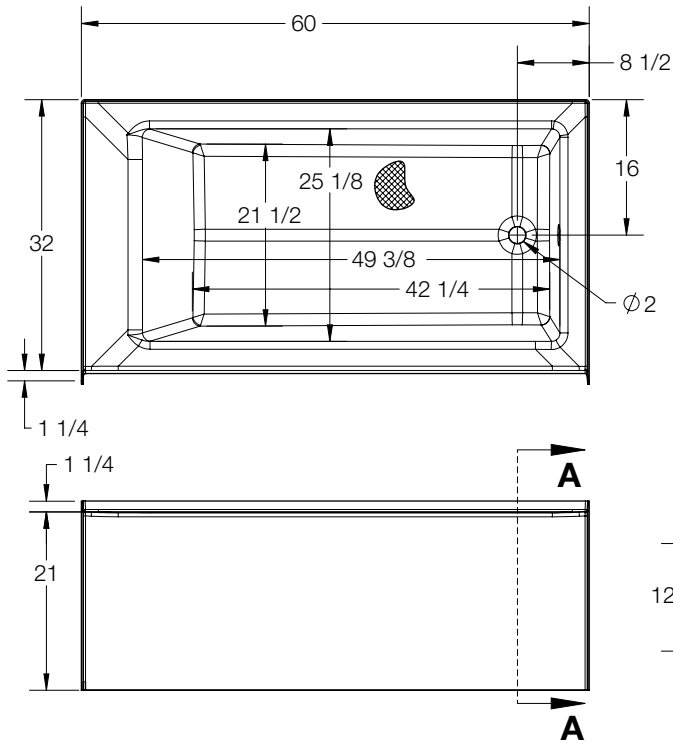

6032SMINX

60 x 32 x 21 inches

all dimensions shown in inches

FEATURES

- Alcove bath
- Modern minimalist and comfortable design
- Integrated flat skirt and tiling flange
- Above-the-Floor Rough (AFR)
- Slip-resistant textured bottom
- Left hand or Right hand drain
- AcrylX® applied acrylic surface
- Lifetime limited warranty

6032SMINX

60 x 32 x 21 inches

All dimensions are approximate. Structure measurements must be verified against the unit to ensure proper fit.

FEATURES lbs Dimensional Tolerance $\pm \frac{1}{8}$ ". Dimensions needed for site preparation should be measured from the unit. Manufacturer assumes no responsibility for preparatory work.

Model #	Material	Drain	Net Wt.	Pkg. Wt.
6032SMINX	AcrylX®	LH or RH	52 lbs	57 lbs

DIMENSIONS

Specifications	inches
Width: Overall / Net	60
Depth: Overall / Net	33 1/4 / 32
Height: Overall / Net	22 1/4 / 21
Skirt Height	21
Drain Rough-In (from Back Wall)	16
Drain Rough-In (from Side Wall)	2 7/8
Drain: Diameter / Clearance	2 / 3/4

FRAMING DIMENSIONS inches

Type	D Depth	W Width	H Height	A	B	C
Alcove	33 1/4	60 1/4	—	Box Out	2 7/8	16

SUMP DATA

Top of Drain to Bottom of Overflow	Capacity to Overflow gal	Min. Operating Capacity gal	WIDTH @ centerline		DEPTH @ centerline	
			Top	Bottom	Top	Bottom
12 1/2	52 gal	—	49 3/8	42 1/4	25 1/8	21 1/8