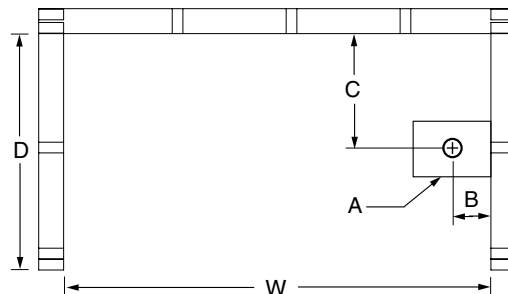

6032SMINX

60 x 32 x 21 inches

all dimensions shown in inches

FEATURES

- Alcove bath
- Modern minimalist and comfortable design
- Integrated flat skirt and tiling flange
- Above-the-Floor Rough (AFR)
- Slip-resistant textured bottom
- Left hand or Right hand drain
- AcrylX® applied acrylic surface
- Lifetime limited warranty

6032SMINX

60 x 32 x 21 inches

All dimensions are approximate. Structure measurements must be verified against the unit to ensure proper fit.

FEATURES lbs Dimensional Tolerance $\pm \frac{1}{8}$ ". Dimensions needed for site preparation should be measured from the unit. Manufacturer assumes no responsibility for preparatory work.

Model #	Material	Drain	Net Wt.	Pkg. Wt.
6032SMINX	AcrylX®	LH or RH	52 lbs	57 lbs

DIMENSIONS

Specifications	inches
Width: Overall / Net	60
Depth: Overall / Net	33 1/4 / 32
Height: Overall / Net	22 1/4 / 21
Skirt Height	21
Drain Rough-In (from Back Wall)	16
Drain Rough-In (from Side Wall)	2 7/8
Drain: Diameter / Clearance	2 / 3/4

FRAMING DIMENSIONS inches

Type	D Depth	W Width	H Height	A	B	C
Alcove	33 1/4	60 1/4	—	Box Out	2 7/8	16

SUMP DATA

Top of Drain to Bottom of Overflow	Capacity to Overflow gal	Min. Operating Capacity gal	WIDTH @ centerline		DEPTH @ centerline	
			Top	Bottom	Top	Bottom
12 1/2	52 gal	—	49 3/8	42 1/4	25 1/8	21 1/8