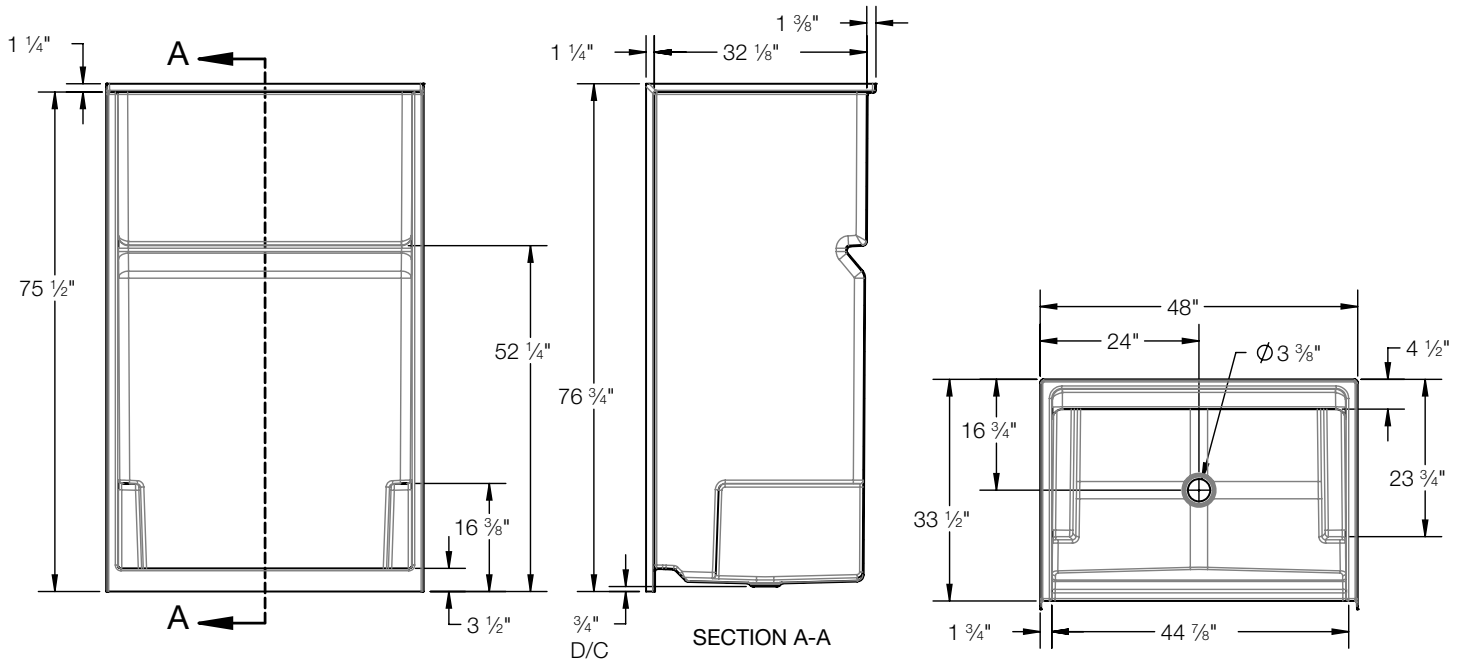

SH4834 – ICON SHOWERS

all dimensions shown in inches

48 x 33 ½ x 75 ½ inches

FEATURES

- AcrylX™ applied acrylic surface
- Modern, clean design
- Ample shelf capacity
- Dual integrated foot ledges
- Flat walls to easily accommodate future grab installation
- Slip-resistant, textured bottom
- Center drain
- Compatible with a wide range of shower doors
- Limited lifetime warranty

OPTIONS

- Grab bar reinforcement
- Factory installed assisted care grab bars
- Brass drain with stainless steel cover

SH4834

48 x 33 1/2 x 75 1/2 inches

FEATURES Dimensional Tolerance $\pm \frac{3}{16}$ ". Dimensions needed for site preparation should be measured from the unit. American Bath Group assumes no responsibility for preparatory work.

Model #	Material	Wall Finish	Pieces	Drain	Seat	Net Wt.	Pkg. Wt.
Shower #SH4834	AcrylX™	Smooth	1	Center	-	135	139

DIMENSIONS

Specifications	inches
Width: Overall / Net	48 / 44 7/8
Depth: Overall / Net	34 3/4 / 33 1/2
Height: Overall / Net	76 3/4 / 75 1/2
Enclosure Opening	44 7/8
Skirt Height	3 1/2
Drain Rough-In (from Back Wall)	16 3/4
Drain Rough-In (from Side Wall)	24
Drain: Diameter / Clearance	3 1/4 / 3/4

FRAMING DIMENSIONS inches

Type	D Depth	W Width	H Height	A	B	C
Alcove	34 3/4	48 1/8	-	Box Out	24	16 3/4