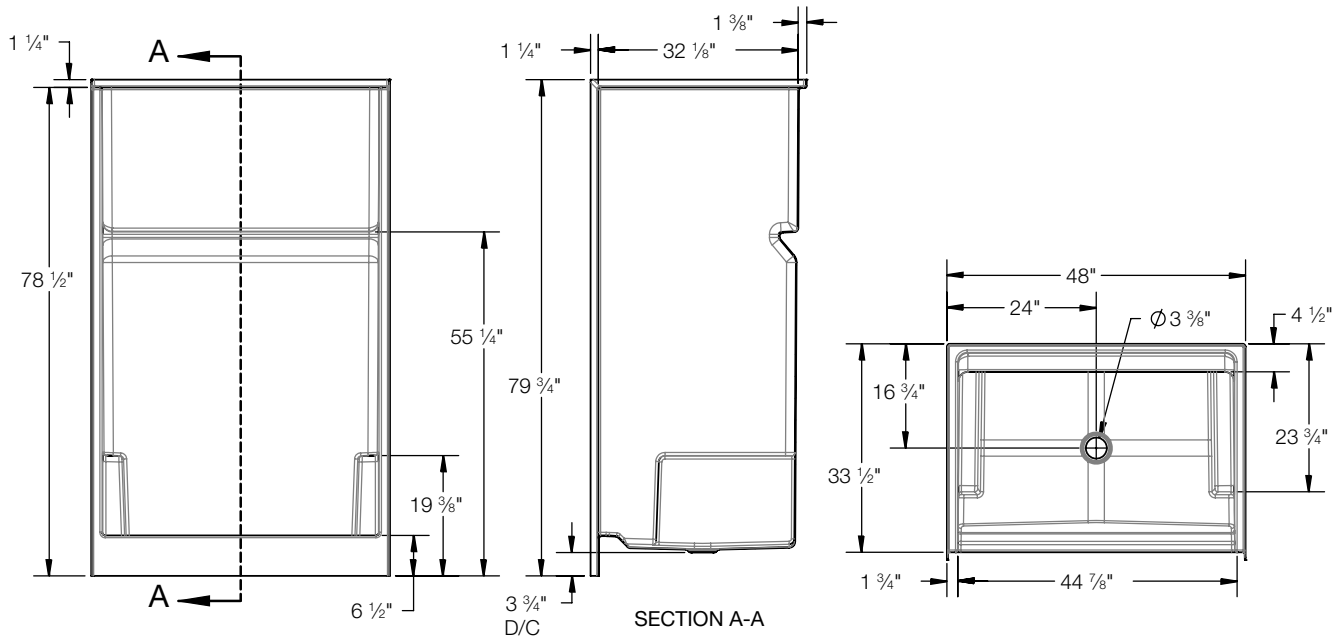

SH4834X – ICON SHOWERS

all dimensions shown in inches

48 x 33 ½ x 78 ½ inches

FEATURES

- AcrylX™ applied acrylic surface
- Modern, clean design
- Ample shelf capacity
- Dual integrated foot ledges
- Flat walls to easily accommodate future grab installation
- Slip-resistant, textured bottom
- Center drain
- Compatible with a wide range of shower doors
- Above-floor rough
- Limited lifetime warranty

OPTIONS

- Grab bar reinforcement
- Factory installed assisted care grab bars
- Brass drain with stainless steel cover

SH4834X

48 x 33 1/2 x 78 1/2 inches

FEATURES Dimensional Tolerance ± 3/16". Dimensions needed for site preparation should be measured from the unit. American Bath Group assumes no responsibility for preparatory work.

Model #	Material	Wall Finish	Pieces	Drain	Seat	Net Wt.	Pkg. Wt.
Shower #SH4834X	AcrylX™	Smooth	1	Center	-	138	142

DIMENSIONS

Specifications	inches
Width: Overall / Net	48 / 44 7/8
Depth: Overall / Net	34 3/4 / 33 1/2
Height: Overall / Net	79 3/4 / 78 1/2
Enclosure Opening	44 7/8
Skirt Height	6 1/2
Drain Rough-In (from Back Wall)	16 3/4
Drain Rough-In (from Side Wall)	24
Drain: Diameter / Clearance	3 1/4 / 3 3/4

FRAMING DIMENSIONS inches

Type	D Depth	W Width	H Height	A	B	C
Alcove	34 3/4	48 1/8	-	Box Out	24	16 3/4