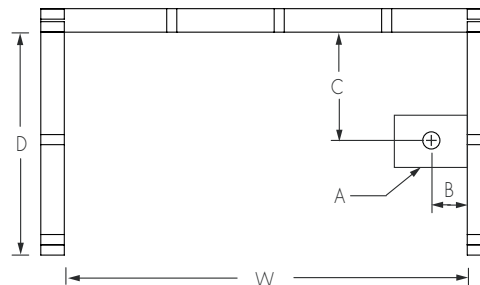

TS6030 – ICON TUB SHOWERS

all dimensions shown in inches

60 x 30 x 73

FEATURES

- Tub Shower
- Smooth wall finish
- Ergonomic backrest
- Ample shelf capacity
- Slip-resistant textured bottom
- Left or right hand drain
- AcrylX™ applied acrylic surface

TS6030

60 x 30 x 73 inches

FEATURES lbs Dimensional Tolerance \pm %". Dimensions needed for site preparation should be measured from the unit. Manufacturer assumes no responsibility for preparatory work.

Model #	Material	Wall Finish	Jets	Motor	Controls	Drain	Net Wt.	Pkg. Wt.
Tub Shower #TS6030	AcrylX™	Smooth	-	-	-	LH or RH	125 lbs	129 lbs

DIMENSIONS

Specifications	inches
Width: Overall / Net	60 / 56 1/2
Depth: Overall / Net	31 1/4 / 30
Height: Overall / Net	74 1/4 / 73
Enclosure Opening	56 1/2
Skirt Height	16
Drain Rough-In (from Back Wall)	15 3/4
Drain Rough-In (from Side Wall)	2 3/4
Drain: Diameter / Clearance	2 / 1

FRAMING DIMENSIONS inches

Type	D Depth	W Width	H Height	A	B	C
Alcove	31 1/4	60 1/4	-	Box Out	2 3/4	15 3/4

SUMP DATA

Top of Drain to Bottom of Overflow	Capacity to Overflow gal	Min. Operating Capacity gal	WIDTH @ centerline		DEPTH @ centerline	
			Top	Bottom	Top	Bottom
10 %	35.5	-	50 7/8	44 7/8	19 7/8	17 7/8