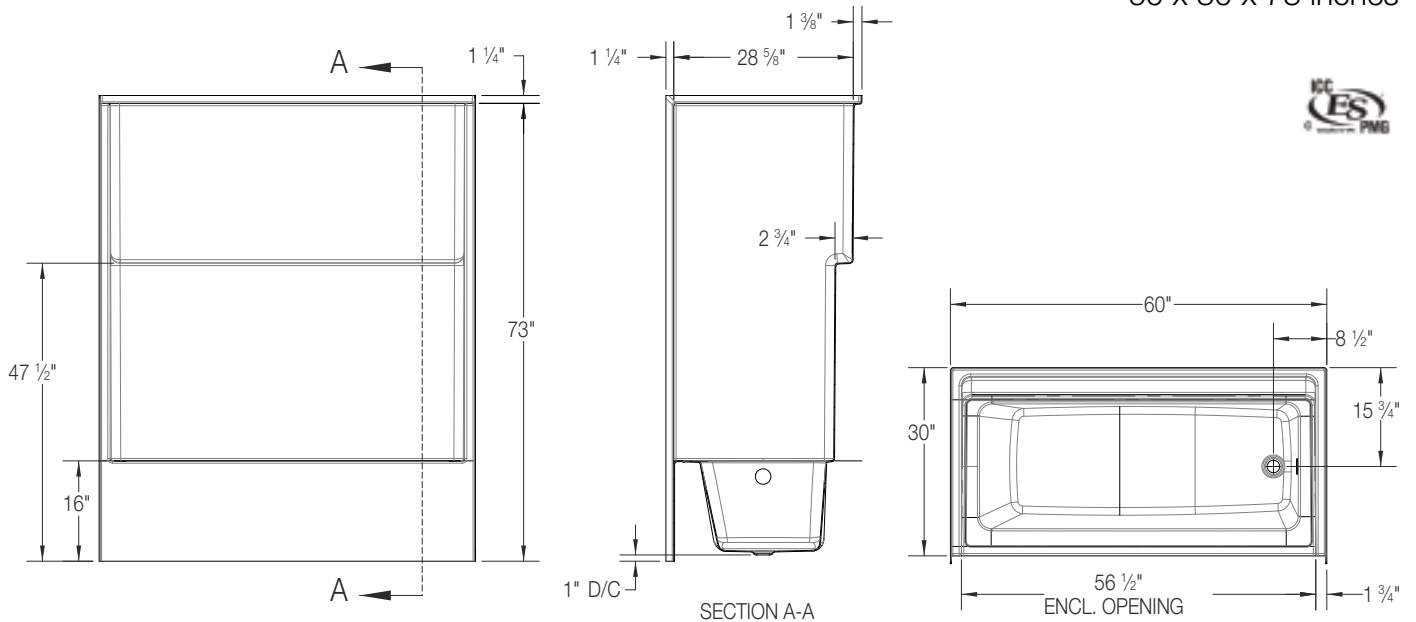

TS6030 – ICON TUB SHOWERS

all dimensions shown in inches

60 x 30 x 73

FEATURES

- Tub Shower
- Smooth wall finish
- Ergonomic backrest
- Ample shelf capacity
- Slip-resistant textured bottom
- Left or right hand drain
- AcrylX™ applied acrylic surface

TS6030

60 x 30 x 73 inches

FEATURES lbs Dimensional Tolerance \pm %". Dimensions needed for site preparation should be measured from the unit. Manufacturer assumes no responsibility for preparatory work.

Model #	Material	Wall Finish	Jets	Motor	Controls	Drain	Net Wt.	Pkg. Wt.
Tub Shower #TS6030	AcrylX™	Smooth	-	-	-	LH or RH	125 lbs	129 lbs

DIMENSIONS

Specifications	inches
Width: Overall / Net	60 / 56 1/2
Depth: Overall / Net	31 1/4 / 30
Height: Overall / Net	74 1/4 / 73
Enclosure Opening	56 1/2
Skirt Height	16
Drain Rough-In (from Back Wall)	15 3/4
Drain Rough-In (from Side Wall)	2 3/4
Drain: Diameter / Clearance	2 / 1

FRAMING DIMENSIONS inches

Type	D Depth	W Width	H Height	A	B	C
Alcove	31 1/4	60 1/4	-	Box Out	2 3/4	15 3/4

SUMP DATA

Top of Drain to Bottom of Overflow	Capacity to Overflow gal	Min. Operating Capacity gal	WIDTH @ centerline		DEPTH @ centerline	
			Top	Bottom	Top	Bottom
10 %	35.5	-	50 7/8	44 7/8	19 7/8	17 7/8