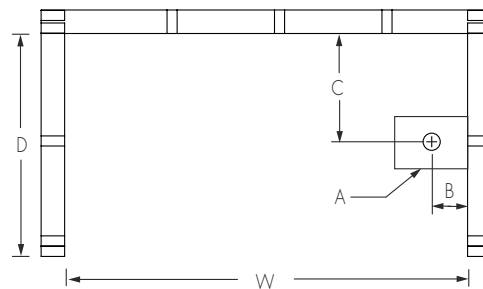

TS6030X – ICON TUB SHOWERS

all dimensions shown in inches

60 x 30 x 75

FEATURES

- Tub Shower
- Smooth wall finish
- Above floor rough
- Ergonomic backrest
- Ample shelf capacity
- Slip-resistant textured bottom
- Left or right hand drain
- AcrylX™ applied acrylic surface

TS6030X

60 x 30 x 75 inches

FEATURES lbs Dimensional Tolerance \pm %". Dimensions needed for site preparation should be measured from the unit. Manufacturer assumes no responsibility for preparatory work.

Model #	Material	Wall Finish	Jets	Motor	Controls	Drain	Net Wt.	Pkg. Wt.
Tub Shower #TS6030X	AcrylX™	Smooth	-	-	-	LH or RH	128 lbs	132 lbs

DIMENSIONS

Specifications	inches
Width: Overall / Net	60 / 56 1/2
Depth: Overall / Net	31 1/4 / 30
Height: Overall / Net	76 1/4 / 75
Enclosure Opening	56 1/2
Skirt Height	18
Drain Rough-In (from Back Wall)	15 3/4
Drain Rough-In (from Side Wall)	2 3/4
Drain: Diameter / Clearance	2 / 3

FRAMING DIMENSIONS inches

Type	D Depth	W Width	H Height	A	B	C
Alcove	31 1/4	60 1/8	-	Box Out	2 3/4	15 3/4

SUMP DATA

Top of Drain to Bottom of Overflow	Capacity to Overflow gal	Min. Operating Capacity gal	WIDTH @ centerline		DEPTH @ centerline	
			Top	Bottom	Top	Bottom
10 %	35.5	-	50 7/8	44 7/8	19 7/8	17 3/8