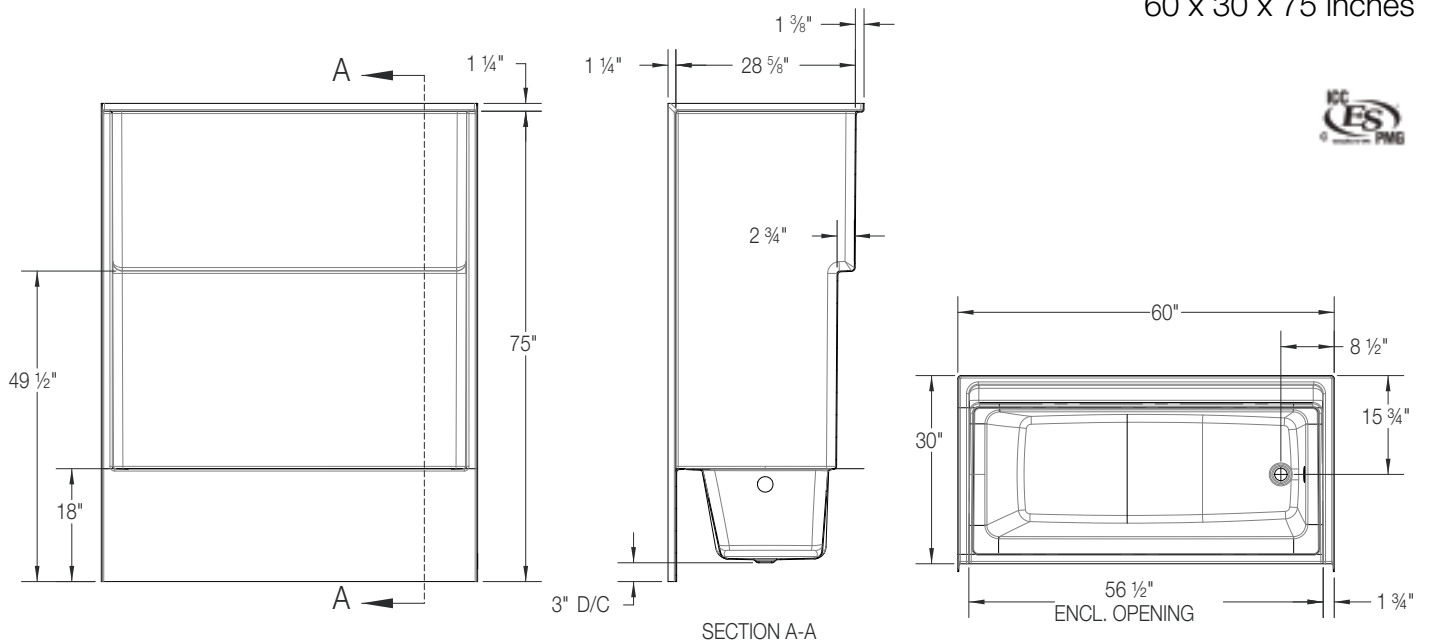

TS6030X – ICON TUB SHOWERS

all dimensions shown in inches

60 x 30 x 75

FEATURES

- Tub Shower
- Smooth wall finish
- Above floor rough
- Ergonomic backrest
- Ample shelf capacity
- Slip-resistant textured bottom
- Left or right hand drain
- AcrylX™ applied acrylic surface

TS6030X

60 x 30 x 75 inches

FEATURES lbs Dimensional Tolerance \pm %". Dimensions needed for site preparation should be measured from the unit. Manufacturer assumes no responsibility for preparatory work.

Model #	Material	Wall Finish	Jets	Motor	Controls	Drain	Net Wt.	Pkg. Wt.
Tub Shower #TS6030X	AcrylX™	Smooth	-	-	-	LH or RH	128 lbs	132 lbs

DIMENSIONS

Specifications	inches
Width: Overall / Net	60 / 56 1/2
Depth: Overall / Net	31 1/4 / 30
Height: Overall / Net	76 1/4 / 75
Enclosure Opening	56 1/2
Skirt Height	18
Drain Rough-In (from Back Wall)	15 3/4
Drain Rough-In (from Side Wall)	2 3/4
Drain: Diameter / Clearance	2 / 3

FRAMING DIMENSIONS inches

Type	D Depth	W Width	H Height	A	B	C
Alcove	31 1/4	60 1/8	-	Box Out	2 3/4	15 3/4

SUMP DATA

Top of Drain to Bottom of Overflow	Capacity to Overflow gal	Min. Operating Capacity gal	WIDTH @ centerline		DEPTH @ centerline	
			Top	Bottom	Top	Bottom
10 %	35.5	-	50 7/8	44 7/8	19 7/8	17 3/8