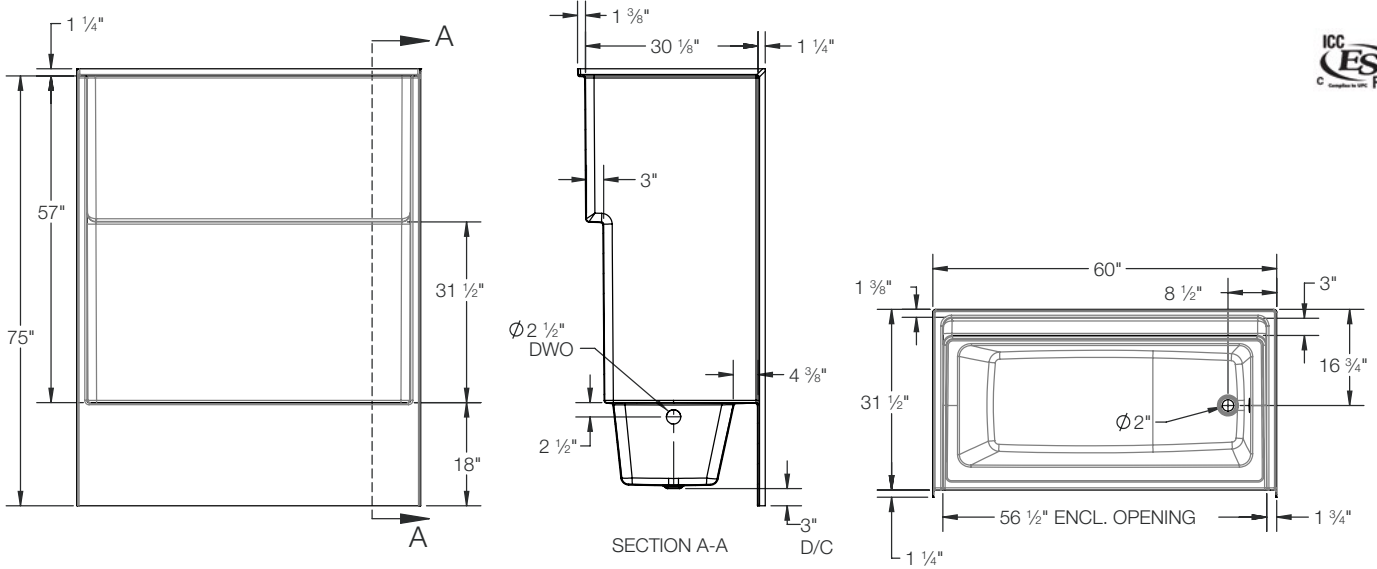

TS6032X

ICON TUB SHOWERS

60 x 31 1/2 x 75 inches

COLOR & TRIM OPTIONS

Stock

White

FEATURES

- Tub Shower
- Smooth wall finish
- Above floor rough
- Ergonomic backrest
- Ample shelf capacity
- Slip-resistant textured bottom
- Left or right hand drain
- AcrylX™ applied acrylic surface

OPTIONS

- FHA Reinforcement
- Grab bar reinforcement
- Factory installed assisted care grab bars

TS6032X

60 x 31 1/2 x 75 inches

FEATURES

lbs Dimensional Tolerance $\pm \frac{3}{8}$ ". Dimensions needed for site preparation should be measured from the unit. Manufacturer assumes no responsibility for preparatory work.

DIMENSIONS

| Specifications | inches |
|---------------------------------|-----------------|
| Width: Overall / Net | 60 / 56 1/2 |
| Depth: Overall / Net | 32 3/4 / 31 1/2 |
| Height: Overall / Net | 76 1/4 / 75 |
| Enclosure Opening | 56 1/2 |
| Skirt Height | 18 |
| Drain Rough-In (from Back Wall) | 16 3/4 |
| Drain Rough-In (from Side Wall) | 2 3/4 |
| Drain: Diameter / Clearance | 2 / 3 |

FRAMING DIMENSIONS

| Type | D Depth | W Width | H Height | A | B | C |
|--------|---------|---------|----------|---------|-------|--------|
| Alcove | 32 3/4 | 60 1/4 | - | Box Out | 2 3/4 | 16 3/4 |

SUMP DATA