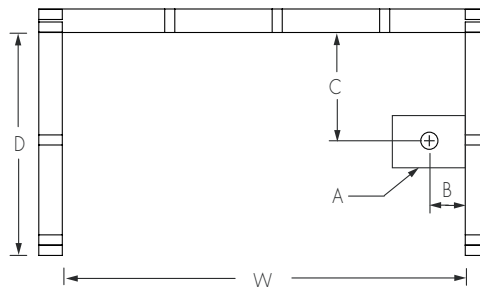

TS6032X

ICON TUB SHOWERS

60 x 31 1/2 x 75 inches

COLOR & TRIM OPTIONS

Stock

White

FEATURES

- Tub Shower
- Smooth wall finish
- Above floor rough
- Ergonomic backrest
- Ample shelf capacity
- Slip-resistant textured bottom
- Left or right hand drain
- AcrylX™ applied acrylic surface

OPTIONS

- FHA Reinforcement
- Grab bar reinforcement
- Factory installed assisted care grab bars

TS6032X

60 x 31 1/2 x 75 inches

FEATURES

lbs Dimensional Tolerance $\pm \frac{3}{8}$ ". Dimensions needed for site preparation should be measured from the unit. Manufacturer assumes no responsibility for preparatory work.

DIMENSIONS

| Specifications | inches |
|---------------------------------|-----------------|
| Width: Overall / Net | 60 / 56 1/2 |
| Depth: Overall / Net | 32 3/4 / 31 1/2 |
| Height: Overall / Net | 76 1/4 / 75 |
| Enclosure Opening | 56 1/2 |
| Skirt Height | 18 |
| Drain Rough-In (from Back Wall) | 16 3/4 |
| Drain Rough-In (from Side Wall) | 2 3/4 |
| Drain: Diameter / Clearance | 2 / 3 |

FRAMING DIMENSIONS

| Type | D Depth | W Width | H Height | A | B | C |
|--------|---------|---------|----------|---------|-------|--------|
| Alcove | 32 3/4 | 60 1/4 | - | Box Out | 2 3/4 | 16 3/4 |

SUMP DATA