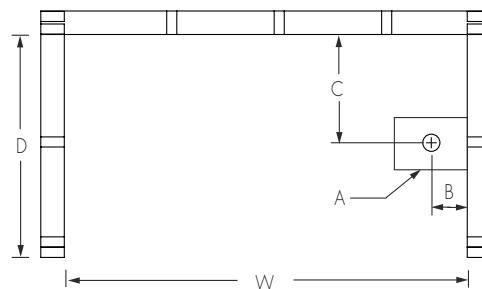

TS6032

ICON TUB SHOWERS

60 x 31 1/2 x 73 inches

COLOR & TRIM OPTIONS

Stock

White

FEATURES

- Tub Shower
- Smooth wall finish
- Ergonomic backrest
- Ample shelf capacity
- Slip-resistant textured bottom
- Left or right hand drain
- AcrylX™ applied acrylic surface

OPTIONS

- FHA Reinforcement
- Grab bar reinforcement
- Factory installed assisted care grab bars

TS6032

60 x 31 1/2 x 73 inches

FEATURES

lbs Dimensional Tolerance $\pm \frac{3}{8}$ ". Dimensions needed for site preparation should be measured from the unit. Manufacturer assumes no responsibility for preparatory work.

Model #	Material	Wall Finish	Jets	Motor	Controls	Drain	Net Wt.	Pkg. Wt.
Tub Shower #TS6032	AcrylX™	Smooth	-	-	-	LH or RH	135	139

DIMENSIONS

Specifications	inches
Width: Overall / Net	60 / 56 1/2
Depth: Overall / Net	32 3/4 / 31 1/2
Height: Overall / Net	74 1/4 / 73
Enclosure Opening	56 1/2
Skirt Height	16
Drain Rough-In (from Back Wall)	16 3/4
Drain Rough-In (from Side Wall)	2 3/4
Drain: Diameter / Clearance	2 / 1

FRAMING DIMENSIONS

Type	D Depth	W Width	H Height	A	B	C
Alcove	32 3/4	60 1/4	-	Box Out	2 3/4	16 3/4

SUMP DATA

Top of Drain to Bottom of Overflow	Capacity to Overflow gal	Min. Operating Capacity gal	WIDTH @ centerline		DEPTH @ centerline	
			Top	Bottom	Top	Bottom
10 5/8	37.1	-	50 7/8	44 7/8	20 7/8	17 7/8