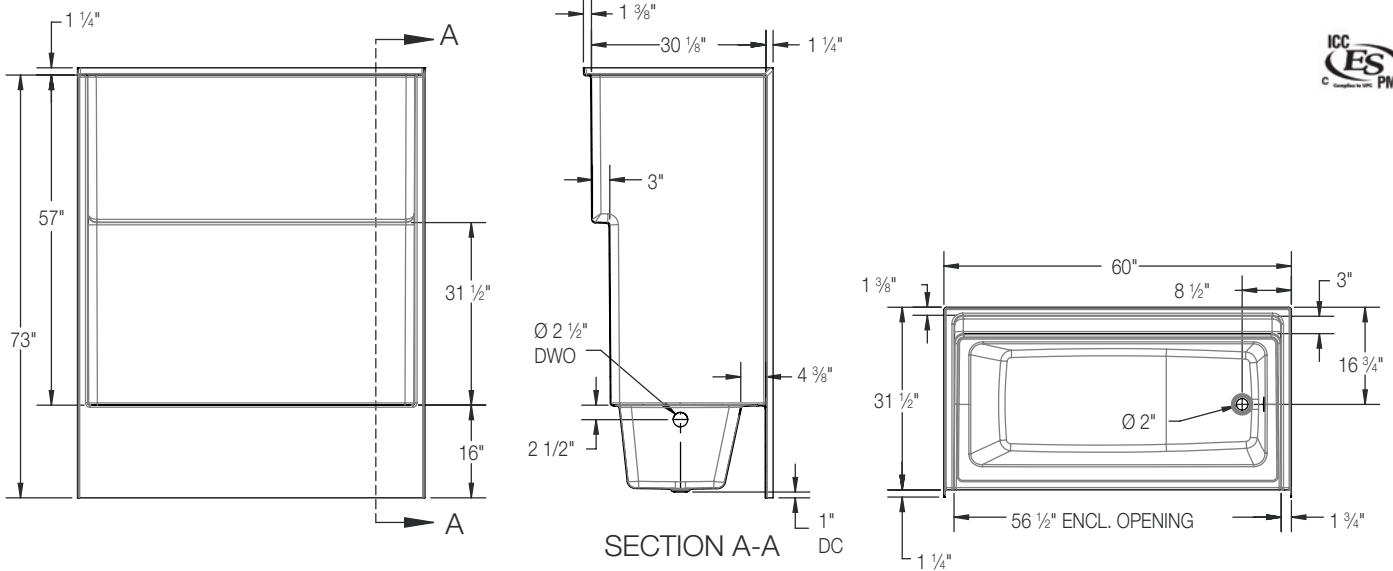

TS6032

ICON TUB SHOWERS

60 x 31 1/2 x 73 inches

COLOR & TRIM OPTIONS

Stock

White

FEATURES

- Tub Shower
- Smooth wall finish
- Ergonomic backrest
- Ample shelf capacity
- Slip-resistant textured bottom
- Left or right hand drain
- AcrylX™ applied acrylic surface

OPTIONS

- FHA Reinforcement
- Grab bar reinforcement
- Factory installed assisted care grab bars

TS6032

60 x 31 1/2 x 73 inches

FEATURES

lbs Dimensional Tolerance $\pm \frac{3}{8}$ ". Dimensions needed for site preparation should be measured from the unit. Manufacturer assumes no responsibility for preparatory work.

Model #	Material	Wall Finish	Jets	Motor	Controls	Drain	Net Wt.	Pkg. Wt.
Tub Shower #TS6032	AcrylX™	Smooth	-	-	-	LH or RH	135	139

DIMENSIONS

Specifications	inches
Width: Overall / Net	60 / 56 1/2
Depth: Overall / Net	32 3/4 / 31 1/2
Height: Overall / Net	74 1/4 / 73
Enclosure Opening	56 1/2
Skirt Height	16
Drain Rough-In (from Back Wall)	16 3/4
Drain Rough-In (from Side Wall)	2 3/4
Drain: Diameter / Clearance	2 / 1

FRAMING DIMENSIONS

Type	D Depth	W Width	H Height	A	B	C
Alcove	32 3/4	60 1/4	-	Box Out	2 3/4	16 3/4

SUMP DATA

Top of Drain to Bottom of Overflow	Capacity to Overflow gal	Min. Operating Capacity gal	WIDTH @ centerline		DEPTH @ centerline	
			Top	Bottom	Top	Bottom
10 5/8	37.1	-	50 7/8	44 7/8	20 7/8	17 7/8