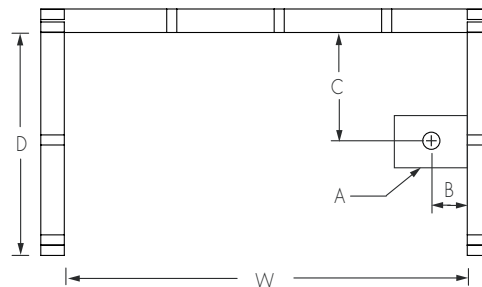

TS6030X

ICON TUB SHOWERS

60 x 30 x 75 inches

COLOR & TRIM OPTIONS

Stock

White

FEATURES

- Tub Shower
- Smooth wall finish
- Above floor rough
- Ergonomic backrest
- Ample shelf capacity
- Slip-resistant textured bottom
- Left or right hand drain
- AcrylX™ applied acrylic surface

OPTIONS

- Grab bar reinforcement
- Factory installed assisted care grab bars

TS6030X

60 x 30 x 75 inches

FEATURES

lbs Dimensional Tolerance $\pm \frac{3}{8}$ ". Dimensions needed for site preparation should be measured from the unit. Manufacturer assumes no responsibility for preparatory work.

Model #	Material	Wall Finish	Jets	Motor	Controls	Drain	Net Wt.	Pkg. Wt.
Tub Shower #TS6030X	AcrylX™	Smooth	-	-	-	LH or RH	128	132

DIMENSIONS

Specifications	inches
Width: Overall / Net	60 / 56 1/2
Depth: Overall / Net	31 1/4 / 30
Height: Overall / Net	76 1/4 / 75
Enclosure Opening	56 1/2
Skirt Height	18
Drain Rough-In (from Back Wall)	15 3/4
Drain Rough-In (from Side Wall)	2 3/4
Drain: Diameter / Clearance	2 / 3

FRAMING DIMENSIONS

Type	D Depth	W Width	H Height	A	B	C
Alcove	31 1/4	60 1/8	-	Box Out	2 3/4	15 3/4

SUMP DATA

Top of Drain to Bottom of Overflow	Capacity to Overflow gal	Min. Operating Capacity gal	WIDTH @ centerline		DEPTH @ centerline	
			Top	Bottom	Top	Bottom
10 5/8	35.5	-	50 7/8	44 7/8	19 7/8	17 3/8