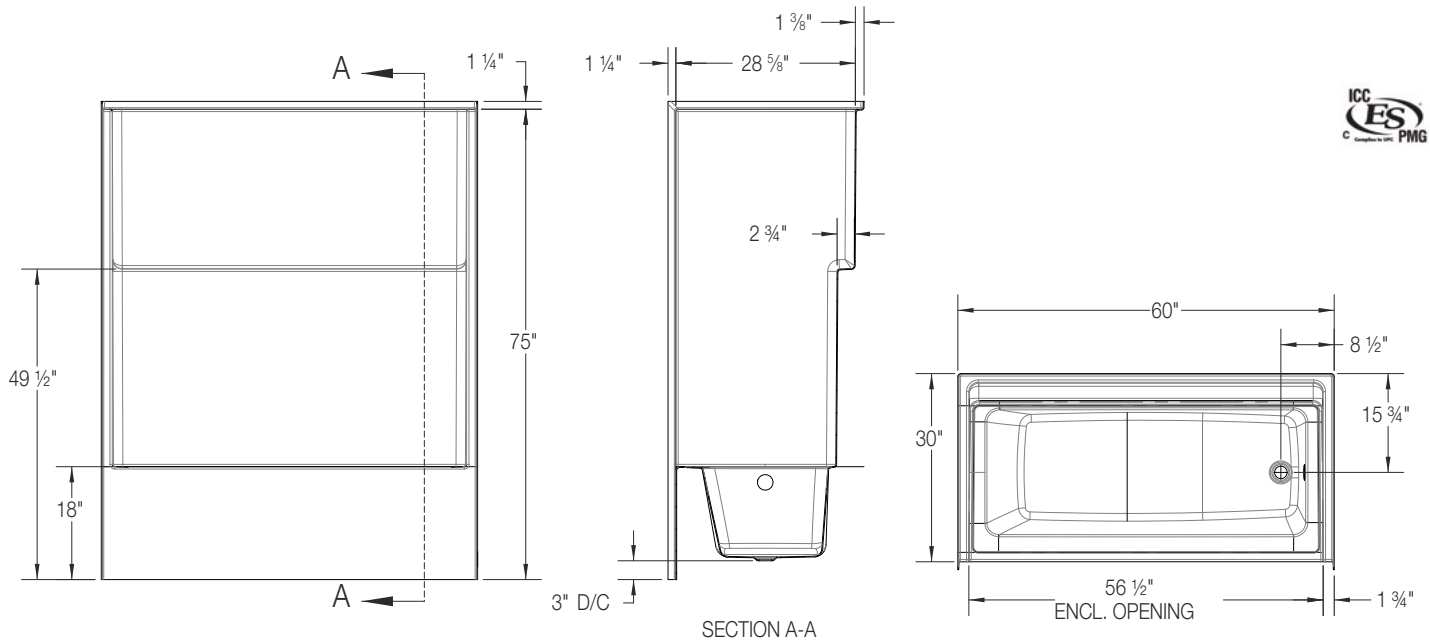

TS6030X

ICON TUB SHOWERS

60 x 30 x 75 inches

COLOR & TRIM OPTIONS

Stock

White

FEATURES

- Tub Shower
- Smooth wall finish
- Above floor rough
- Ergonomic backrest
- Ample shelf capacity
- Slip-resistant textured bottom
- Left or right hand drain
- AcrylX™ applied acrylic surface

OPTIONS

- Grab bar reinforcement
- Factory installed assisted care grab bars

TS6030X

60 x 30 x 75 inches

FEATURES

lbs Dimensional Tolerance $\pm \frac{3}{8}$ ". Dimensions needed for site preparation should be measured from the unit. Manufacturer assumes no responsibility for preparatory work.

Model #	Material	Wall Finish	Jets	Motor	Controls	Drain	Net Wt.	Pkg. Wt.
Tub Shower #TS6030X	AcrylX™	Smooth	-	-	-	LH or RH	128	132

DIMENSIONS

Specifications	inches
Width: Overall / Net	60 / 56 1/2
Depth: Overall / Net	31 1/4 / 30
Height: Overall / Net	76 1/4 / 75
Enclosure Opening	56 1/2
Skirt Height	18
Drain Rough-In (from Back Wall)	15 3/4
Drain Rough-In (from Side Wall)	2 3/4
Drain: Diameter / Clearance	2 / 3

FRAMING DIMENSIONS

Type	D Depth	W Width	H Height	A	B	C
Alcove	31 1/4	60 1/8	-	Box Out	2 3/4	15 3/4

SUMP DATA

Top of Drain to Bottom of Overflow	Capacity to Overflow gal	Min. Operating Capacity gal	WIDTH @ centerline		DEPTH @ centerline	
			Top	Bottom	Top	Bottom
10 5/8	35.5	-	50 7/8	44 7/8	19 7/8	17 3/8