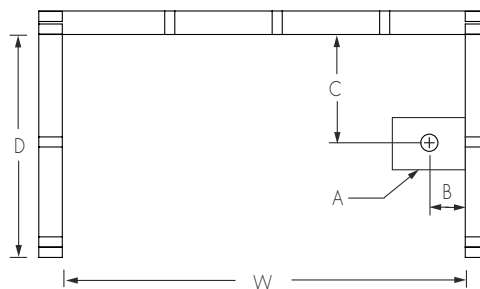

TS6030

ICON TUB SHOWERS

60 x 30 x 73 inches

COLOR & TRIM OPTIONS

Stock

White

FEATURES

- Tub Shower
- Smooth wall finish
- Ergonomic backrest
- Ample shelf capacity
- Slip-resistant textured bottom
- Left or right hand drain
- AcrylX™ applied acrylic surface

OPTIONS

- Grab bar reinforcement
- Factory installed assisted care grab bars

TS6030

60 x 30 x 73 inches

FEATURES

lbs Dimensional Tolerance $\pm \frac{3}{8}$ ". Dimensions needed for site preparation should be measured from the unit. Manufacturer assumes no responsibility for preparatory work.

Model #	Material	Wall Finish	Jets	Motor	Controls	Drain	Net Wt.	Pkg. Wt.
Tub Shower #TS6030	AcrylX™	Smooth	-	-	-	LH or RH	125	129

DIMENSIONS

Specifications	inches
Width: Overall / Net	60 / 56 1/2
Depth: Overall / Net	31 1/4 / 30
Height: Overall / Net	74 1/4 / 73
Enclosure Opening	56 1/2
Skirt Height	16
Drain Rough-In (from Back Wall)	15 3/4
Drain Rough-In (from Side Wall)	2 3/4
Drain: Diameter / Clearance	2 / 1

FRAMING DIMENSIONS

Type	D Depth	W Width	H Height	A	B	C
Alcove	31 1/4	60 1/4	-	Box Out	2 3/4	15 3/4

SUMP DATA

Top of Drain to Bottom of Overflow	Capacity to Overflow gal	Min. Operating Capacity gal	WIDTH @ centerline		DEPTH @ centerline	
			Top	Bottom	Top	Bottom
10 5/8	35.5	-	50 7/8	44 7/8	19 7/8	17 3/8