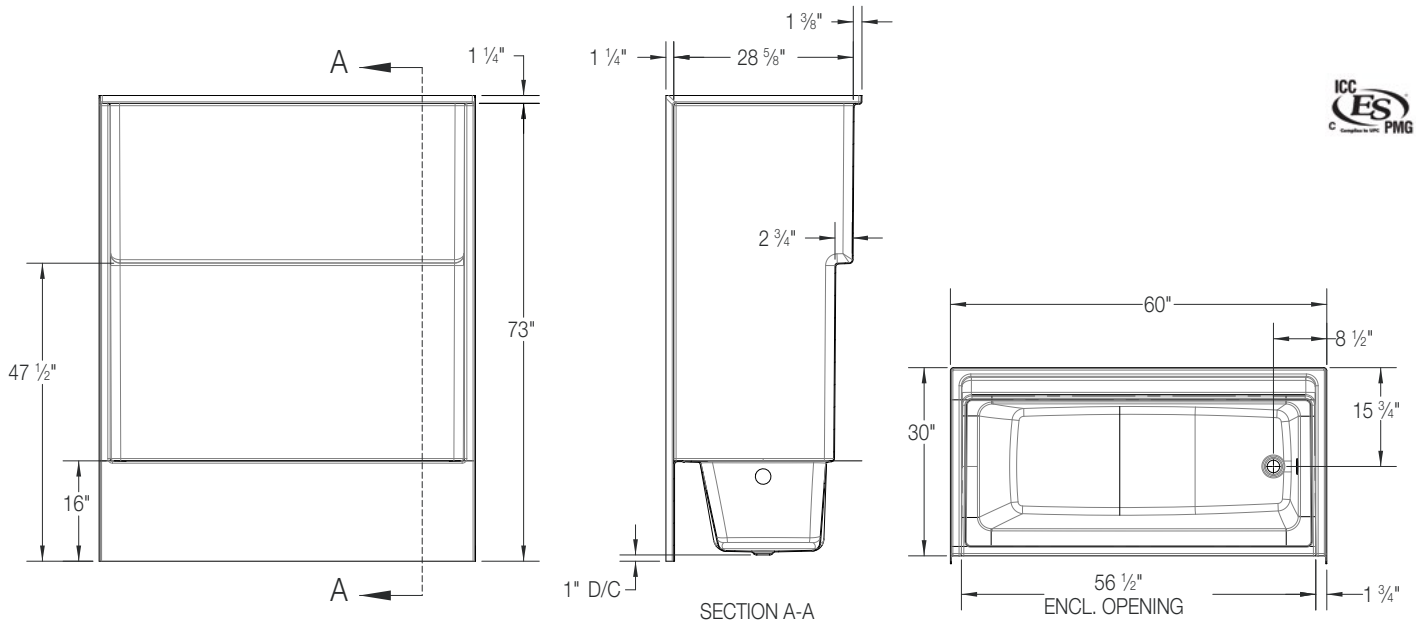

TS6030

ICON TUB SHOWERS

60 x 30 x 73 inches

COLOR & TRIM OPTIONS

Stock

White

FEATURES

- Tub Shower
- Smooth wall finish
- Ergonomic backrest
- Ample shelf capacity
- Slip-resistant textured bottom
- Left or right hand drain
- AcrylX™ applied acrylic surface

OPTIONS

- Grab bar reinforcement
- Factory installed assisted care grab bars

TS6030

60 x 30 x 73 inches

FEATURES

lbs Dimensional Tolerance $\pm \frac{3}{8}$ ". Dimensions needed for site preparation should be measured from the unit. Manufacturer assumes no responsibility for preparatory work.

Model #	Material	Wall Finish	Jets	Motor	Controls	Drain	Net Wt.	Pkg. Wt.
Tub Shower #TS6030	AcrylX™	Smooth	-	-	-	LH or RH	125	129

DIMENSIONS

Specifications	inches
Width: Overall / Net	60 / 56 1/2
Depth: Overall / Net	31 1/4 / 30
Height: Overall / Net	74 1/4 / 73
Enclosure Opening	56 1/2
Skirt Height	16
Drain Rough-In (from Back Wall)	15 3/4
Drain Rough-In (from Side Wall)	2 3/4
Drain: Diameter / Clearance	2 / 1

FRAMING DIMENSIONS

Type	D Depth	W Width	H Height	A	B	C
Alcove	31 1/4	60 1/4	-	Box Out	2 3/4	15 3/4

SUMP DATA

Top of Drain to Bottom of Overflow	Capacity to Overflow gal	Min. Operating Capacity gal	WIDTH @ centerline		DEPTH @ centerline	
			Top	Bottom	Top	Bottom
10 5/8	35.5	-	50 7/8	44 7/8	19 7/8	17 3/8