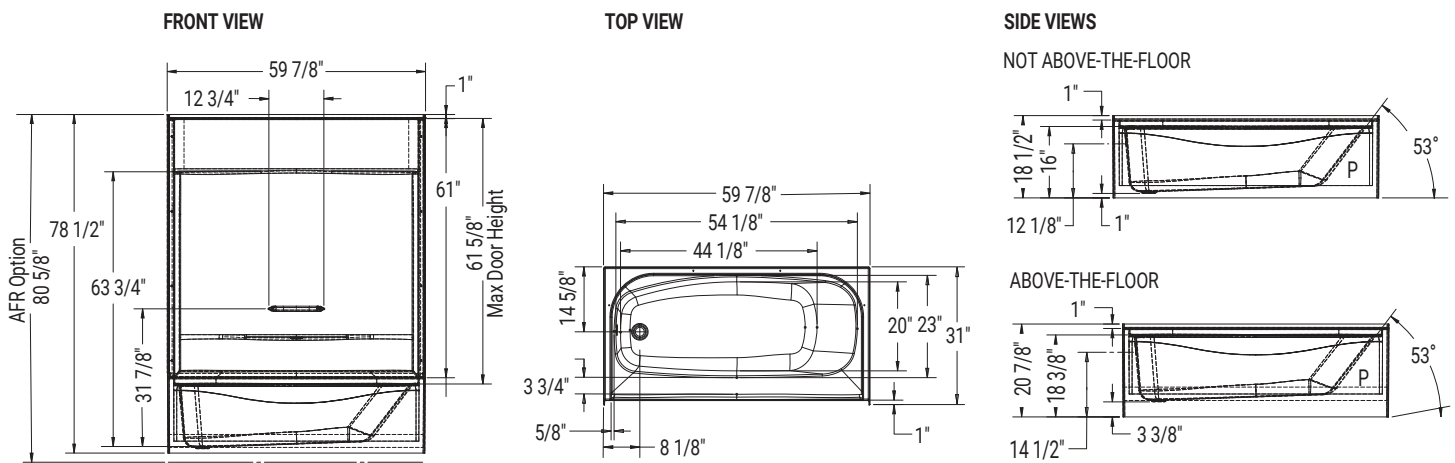

KDTS 6030

Alcove Four-piece Tub Shower | 60" x 30" x 78"

Key Features:

- AcrylX™ applied acrylic surface
- PIN system for easy front installation
- Large top corner shelves, wide soap dish and standard acrylic handle
- Optional unique features:
Reinforced walls
- Product also available in Above-the-Floor Rough (AFR)
- Right or left-hand drain
- Textured floor

Available Colors:

All dimensions are approximate. Structure measurements must be verified against the unit to ensure proper fit.

Description	Dimensions	Drain position	Available Colors
KDTS 6030	60" x 30" x 78"	Left or Right	White, Bone, Biscuit