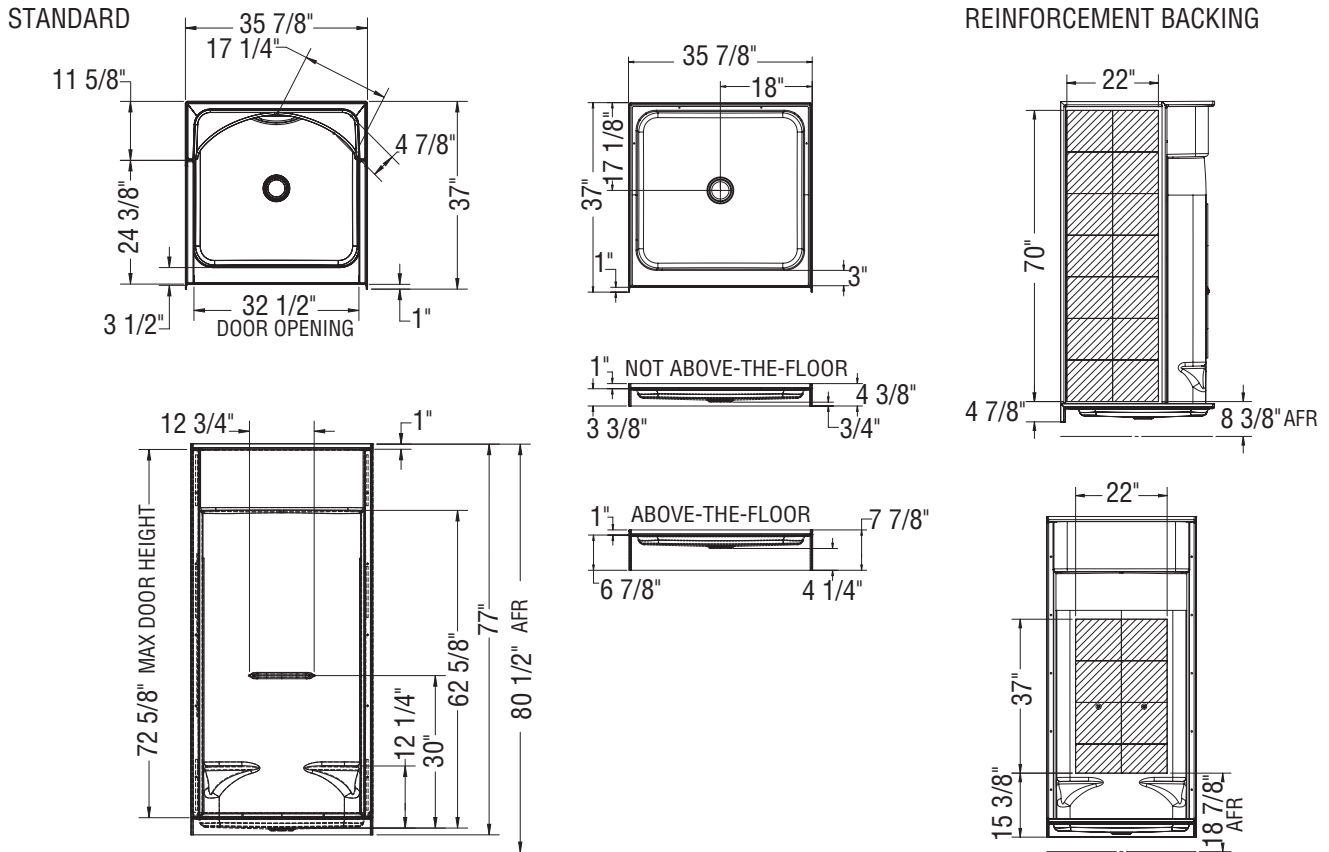

KDS 3636 AcrylX™ Alcove 4-Piece Shower

Dimensions: 35 7/8" W x 37" D x 77" H

Installation: Alcove | **Material:** AcrylX™

STANDARD FEATURES

- 4-piece shower with AcrylX™ finish & PIN system for easy front installation
- Large top corner shelves, footrests and standard acrylic handle
- Textured floor

PRODUCT CHARACTERISTICS

- Multi-Piece Unit
- Easy Installation
- PIN system

CERTIFICATIONS

Salu products adhere to one or more of the following certifications:

STANDARD COLORS

White

KDS 3636 AcrylX™ Alcove 4-Piece Shower

Dimensions: 35 7/8" W x 37" D x 77" H

FEATURES Dimensional Tolerance $\pm 3/8"$. Dimensions needed for site preparation should be measured from the unit. Salo assumes no responsibility for preparatory work.

Weight	Shape	Pieces	Drain location
132 lbs - 59 3/4 kg	Square	4	No seat, center drain

DIMENSIONS

Specifications	inches
Width:	35 7/8"
Height:	77"
Depth:	37"