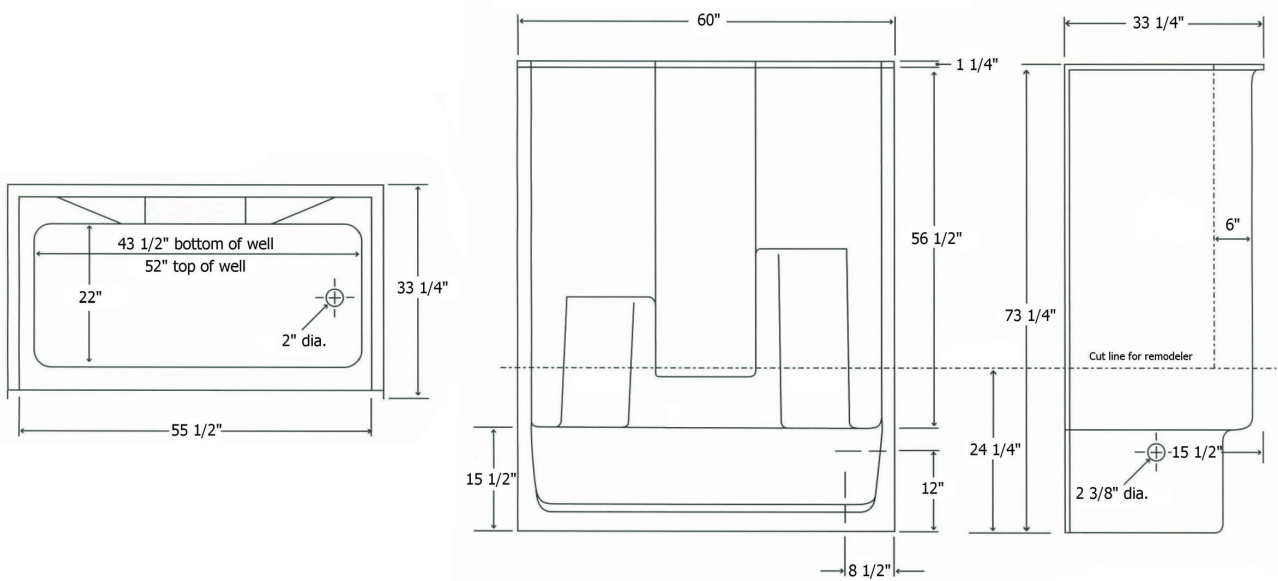

Model T460

inches

Exterior Dimensions: 60 W x 33 ¼ D x 73 ¼ H

Door Opening: 55 ½W x 56 ½ H

FEATURES

- Four-Piece Fiberglass Composite Unit
- Smooth-Wall Pattern
- 15 ½" Threshold
- 2" LH or RH Drain Location
- Two Elevated Soap Ledges
- Textured Non-Skid Floor
- Wood Reinforced Floor Structure

STANDARDS AND RATINGS

- ANSI Z 124
- HUD Bulletin 73A

Code compliant when fully equipped and installed according to guidelines.

All dimensions may vary.

*See terms and conditions for details.

Model T460

Exterior Dimensions: 60 W x 33 1/4 D x 73 1/4 H
inches

FEATURES Dimensional Tolerance $\pm \frac{3}{16}$ ". Dimensions needed for site preparation should be measured from the unit. American Bath Group assumes no responsibility for preparatory work.

Type and Model #	Material	Wall Finish	Pieces	Pkg. Wt. lbs
Model T460	Fiberglass Composite	Smooth	4	247

DIMENSIONS

Specifications	inches
Width:	60
Height:	73 1/4
Depth:	33 1/4