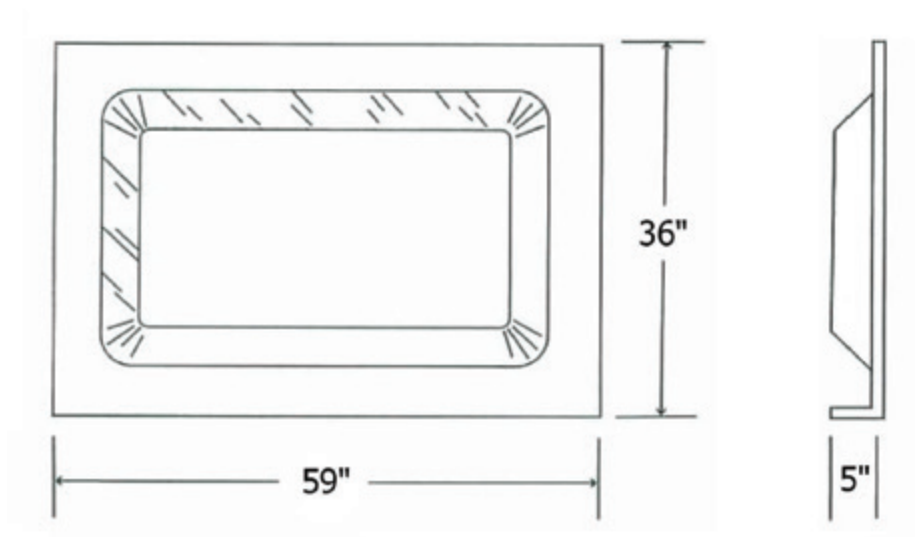

# Model 60-36S Dome

inches

Exterior Dimensions: 59 W x 36 D x 5 H

## FEATURES

- One-Piece Fiberglass Composite Unit
- Fits Salo Model(s) S160-36, S360-36

# Model 60-36S Dome

Exterior Dimensions: 59 W x 36 D x 5 H  
inches

**FEATURES** Dimensional Tolerance  $\pm \frac{3}{16}$ ". Dimensions needed for site preparation should be measured from the unit. American Bath Group assumes no responsibility for preparatory work.

## DIMENSIONS

Specifications	inches
Width:	59
Height:	5
Depth:	36

Rev. 06.08.22