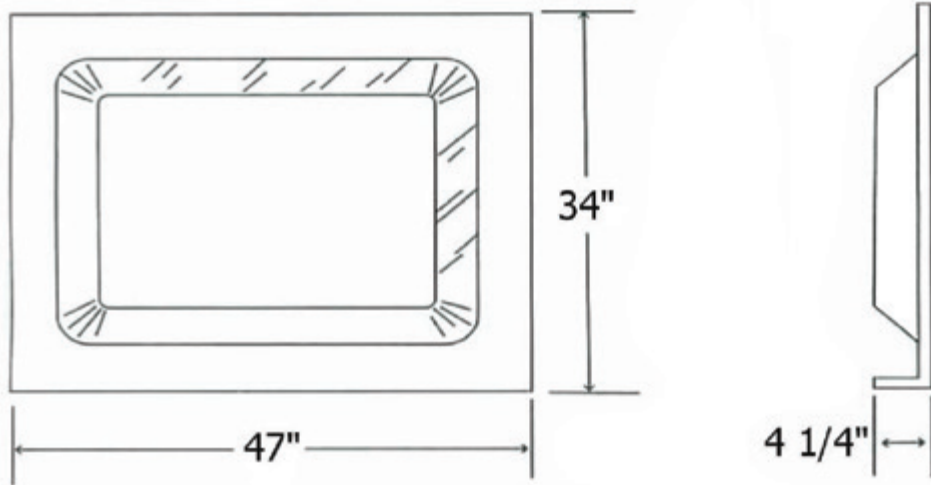

Model 48 Dome

inches

Exterior Dimensions: 47 W x 34 D x 4 ¼ H

FEATURES

- One-Piece Fiberglass Composite Unit
- Fits Salo Model(s) 148, 148-72, 248, 348"

OPTIONS

- Unlimited Solid Color Options Available

All dimensions may vary.

*See terms and conditions for details.

Model 48 Dome

Exterior Dimensions: 47 W x 34 D x 4 ¼ H
inches

FEATURES Dimensional Tolerance $\pm \frac{3}{16}$ ". Dimensions needed for site preparation should be measured from the unit. American Bath Group assumes no responsibility for preparatory work.

Type and Model #	Material	Wall Finish	Pieces	Pkg. Wt. lbs
Model 48 Dome	Fiberglass Composite	Smooth	1	247

DIMENSIONS

Specifications	inches
Width:	47
Height:	4 ¼
Depth:	34

Rev. 06.08.22