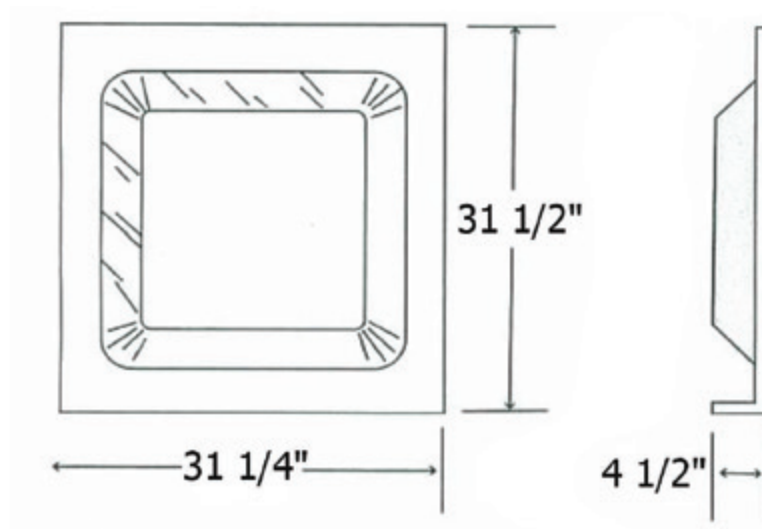

Model 32 Dome

inches

Exterior Dimensions: 31 ¼ W x 31 ½ D x 4 ½ H

FEATURES

- One-Piece Fiberglass Composite Unit
- Fits Salo Model(s) 132, 232"

OPTIONS

- Unlimited Solid Color Options Available

All dimensions may vary.

*See terms and conditions for details.

Model 32 Dome

Exterior Dimensions: 31 ¼ W x 31 ½ D x 4 ½ H
inches

FEATURES Dimensional Tolerance $\pm \frac{3}{16}$ ". Dimensions needed for site preparation should be measured from the unit. American Bath Group assumes no responsibility for preparatory work.

Type and Model #	Material	Wall Finish	Pieces	Pkg. Wt. lbs
Model 32 Dome	Fiberglass Composite	Smooth	1	247

DIMENSIONS

Specifications	inches
Width:	31 ¼
Height:	4 ½
Depth:	31 ½