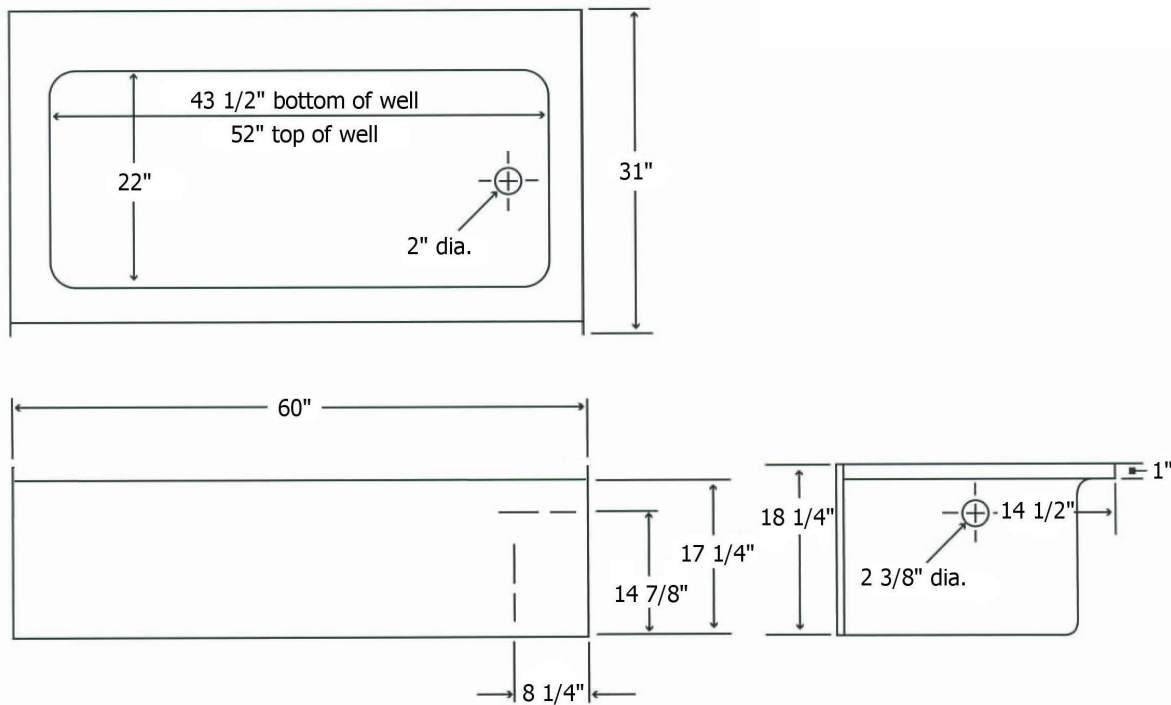

Model T60

inches

Exterior Dimensions: 60 W x 31 D x 18 ¼ H

FEATURES

- One-Piece Fiberglass Composite Unit
- Smooth-Wall Pattern
- 17 ¼" Threshold
- 2" LH or RH Drain Location
- Full Length Soap Ledge Along Back Wall
- Vertical Tile Flange
- Textured Non-Skid Floor
- Wood Reinforced Floor Structure

All dimensions may vary.

*See terms and conditions for details.

Model T60

Exterior Dimensions: 60 W x 31 D x 18 ¼ H
inches

FEATURES Dimensional Tolerance \pm 3/8". Dimensions needed for site preparation should be measured from the unit. American Bath Group assumes no responsibility for preparatory work.

DIMENSIONS

| Specifications | inches |
|----------------|--------|
| Width: | 60 |
| Height: | 18 ¼ |
| Depth: | 31 |