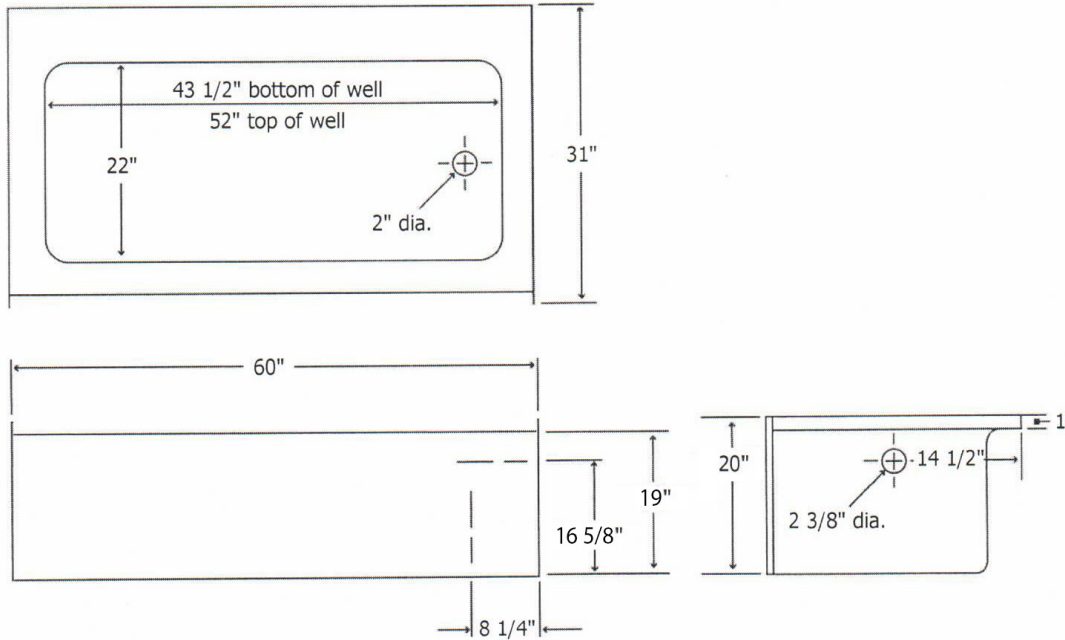

Model T60 ES

inches

Exterior Dimensions: 60 W x 31 D x 20 H

FEATURES

- One-Piece Fiberglass Composite Unit
- Smooth-Wall Pattern
- 19" Threshold
- 2" LH or RH Drain Location
- Full Length Soap Ledge Along Back Wall
- Vertical Tile Flange
- Textured Non-Skid Floor
- Wood Reinforced Floor Structure
- Note: Above Floor Rough-In Model of T60

All dimensions may vary.

*See terms and conditions for details.

Model T60 ES

Exterior Dimensions: 60 W x 31 D x 20 H
inches

FEATURES Dimensional Tolerance $\pm \frac{3}{16}$ ". Dimensions needed for site preparation should be measured from the unit. American Bath Group assumes no responsibility for preparatory work.

Type and Model #	Material	Wall Finish	Pieces	Pkg. Wt. lbs
Tub Model T60 ES	Fiberglass Composite	Smooth	1	247

DIMENSIONS

Specifications	inches
Width:	60
Height:	20
Depth:	31