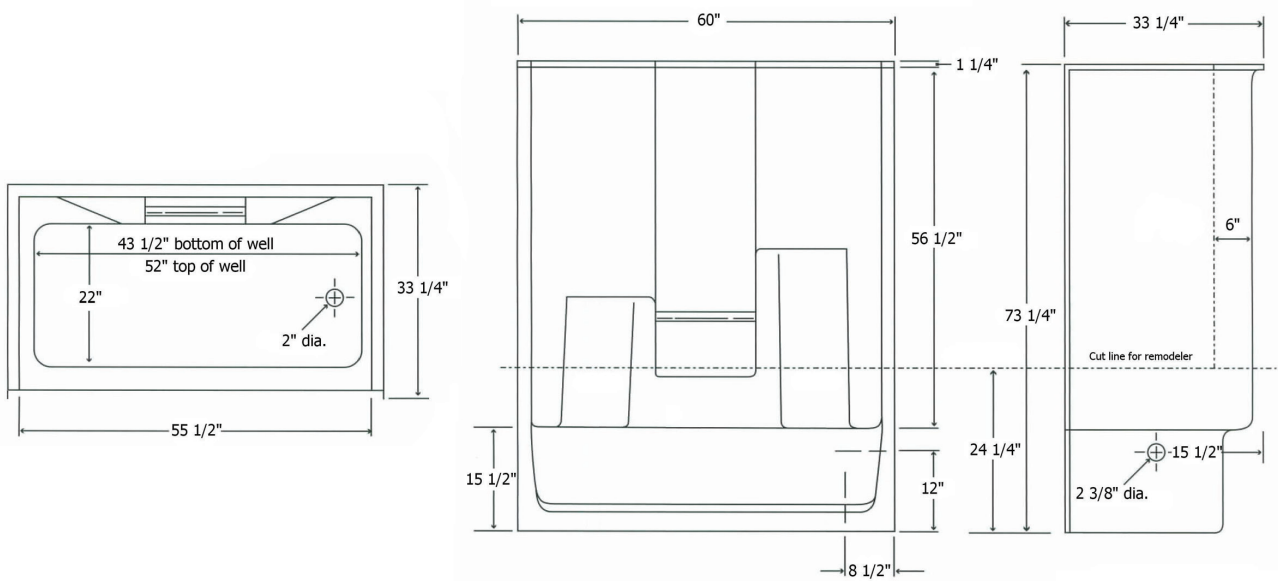

Model T460

inches

Exterior Dimensions: 60 W x 33 ¼ D x 73 ¼ H

Door Opening: 55 ½W x 56 ½ H

FEATURES

- Four-Piece Fiberglass Composite Unit
- Smooth-Wall Pattern
- 15 ½" Threshold
- 2" LH or RH Drain Location
- Two Elevated Soap Ledges
- Acrylic Towel Bar
- Textured Non-Skid Floor
- Wood Reinforced Floor Structure

STANDARDS AND RATINGS

- ANSI Z 124
- HUD Bulletin 73A

Code compliant when fully equipped and installed according to guidelines.

All dimensions may vary.

*See terms and conditions for details.

Model T460

Exterior Dimensions: 60 W x 33 1/4 D x 73 1/4 H
inches

FEATURES Dimensional Tolerance $\pm \frac{3}{16}$ ". Dimensions needed for site preparation should be measured from the unit. American Bath Group assumes no responsibility for preparatory work.

Type and Model #	Material	Wall Finish	Pieces	Pkg. Wt. lbs
Model T460	Fiberglass Composite	Smooth	4	247

DIMENSIONS

Specifications	inches
Width:	60
Height:	73 1/4
Depth:	33 1/4