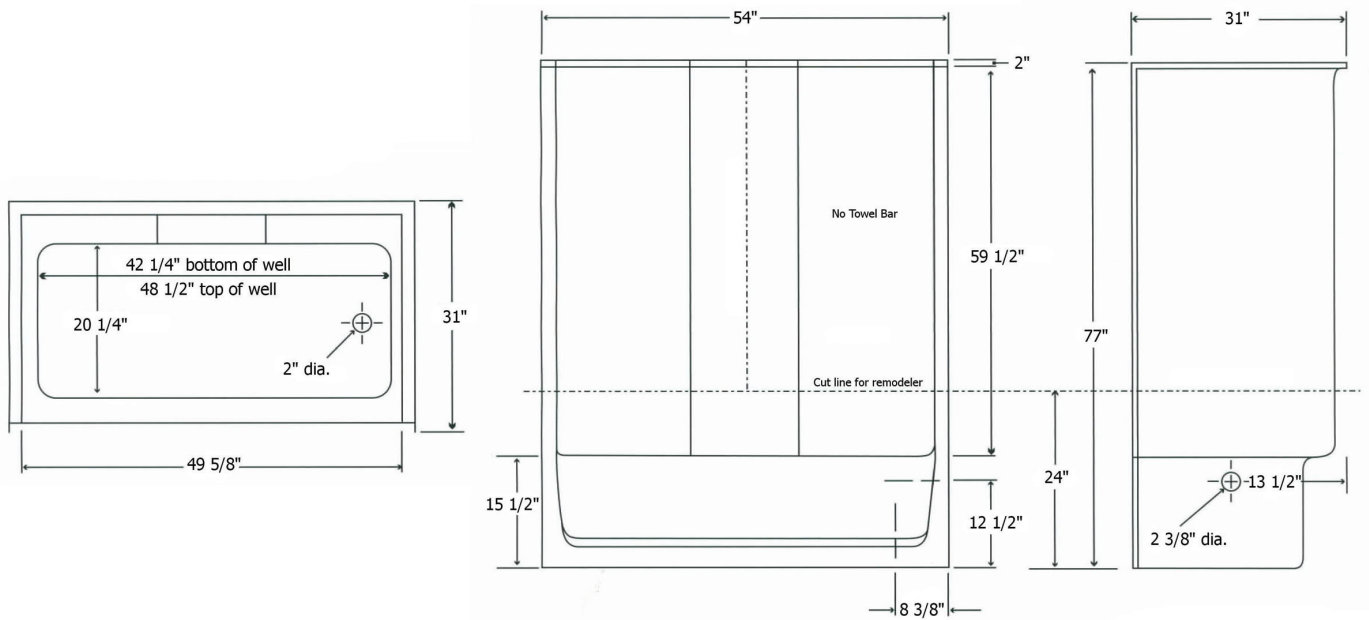

Model T354

inches

Exterior Dimensions: 54 W x 31 D x 77 H

Door Opening: 49 $\frac{5}{8}$ W x 59 $\frac{1}{2}$ H

FEATURES

- Three-Piece Fiberglass Composite Unit
- Smooth-Wall Pattern
- 15 $\frac{1}{2}$ " Threshold
- 2" LH or RH Drain Location
- Full-Length Soap Ledge
- Textured Non-Skid Floor
- Wood Reinforced Floor Structure

STANDARDS AND RATINGS

- ANSI Z 124
- HUD Bulletin 73A

Code compliant when fully equipped and installed according to guidelines.

All dimensions may vary.

*See terms and conditions for details.

Model T354

Exterior Dimensions: 54 W x 31 D x 77 H
inches

FEATURES Dimensional Tolerance $\pm \frac{3}{16}$ ". Dimensions needed for site preparation should be measured from the unit. American Bath Group assumes no responsibility for preparatory work.

Type and Model #	Material	Wall Finish	Pieces	Pkg. Wt. lbs
Model T354	Fiberglass Composite	Smooth	3	247

DIMENSIONS

Specifications	inches
Width:	54
Height:	77
Depth:	31