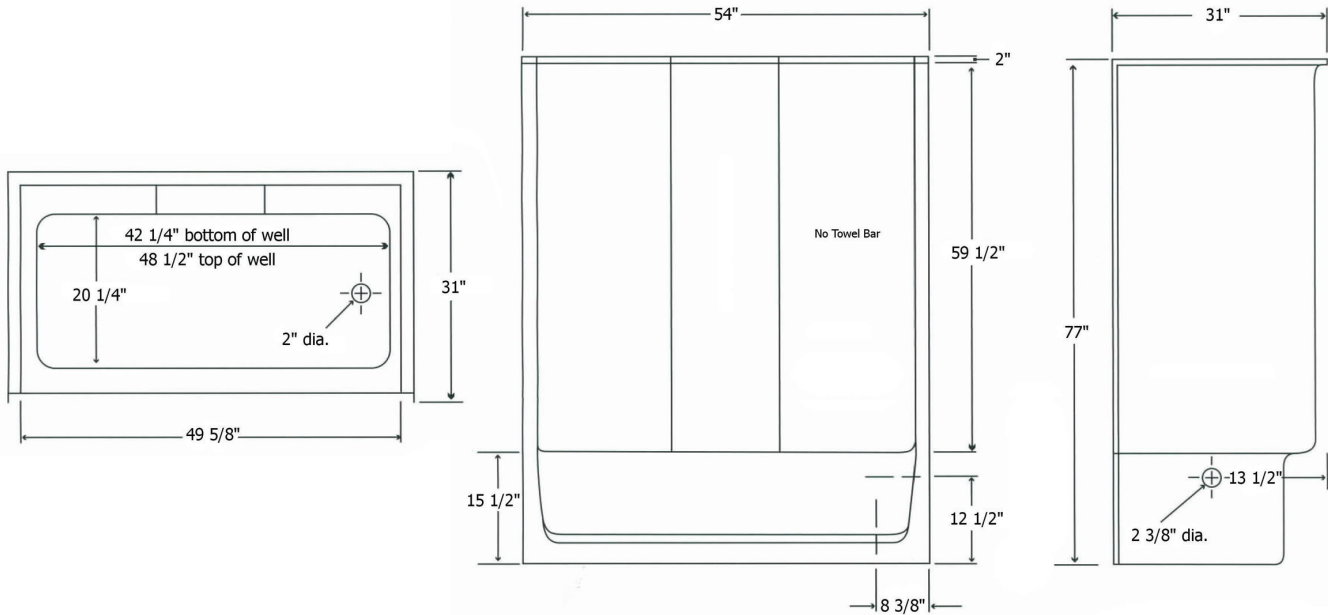

# Model T154

inches

Exterior Dimensions: 54 W x 31 D x 77 H

Door Opening: 49  $\frac{5}{8}$  W x 59  $\frac{1}{2}$  H

## FEATURES

- One-Piece Fiberglass Composite Unit
- Smooth-Wall Pattern
- 15  $\frac{1}{2}$ " Threshold
- 2" LH, RH or Center Drain Location
- Full-Length Soap Ledge
- Textured Non-Skid Floor
- Wood Reinforced Floor Structure

# Model T154

Exterior Dimensions: 54 W x 31 D x 77 H  
inches

**FEATURES** Dimensional Tolerance  $\pm \frac{3}{16}$ ". Dimensions needed for site preparation should be measured from the unit. American Bath Group assumes no responsibility for preparatory work.

## DIMENSIONS

Specifications	inches
Width:	54
Height:	77
Depth:	31