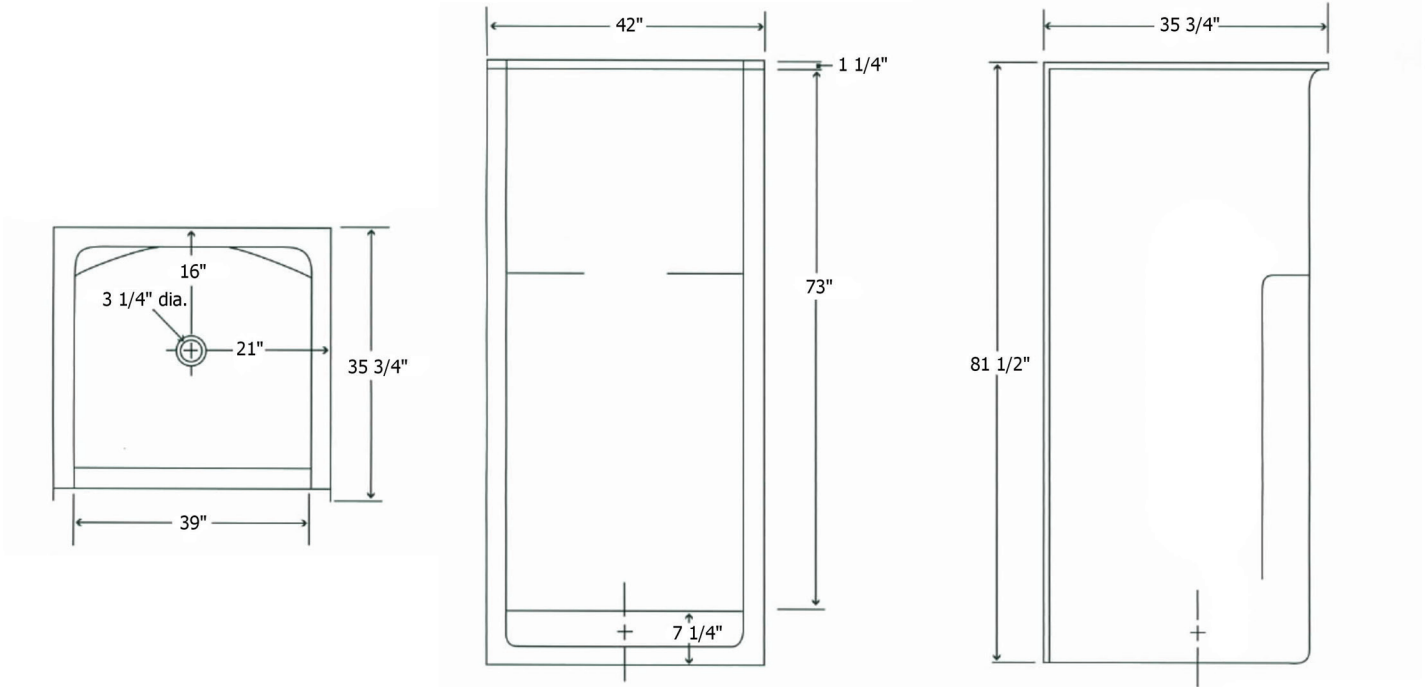

Model S142 N/S

inches

Exterior Dimensions: 42 W x 35 ¾ D x 81 ½ H

Door Opening: 39 W x 73 H

FEATURES

- One-Piece Fiberglass Composite Unit
- Smooth-Wall Pattern
- 7 ¼" Threshold
- 3 ¼" Center Drain
- Two Elevated Soap Ledges
- Wood Reinforced Floor Structure

STANDARDS AND RATINGS

- ANSI Z 124
- HUD Bulletin 73A

Code compliant when fully equipped and installed according to guidelines.

All dimensions may vary.

*See terms and conditions for details.

Model S142 N/S

Exterior Dimensions: 42 W x 35 ¾ D x 81 ½ H
inches

FEATURES Dimensional Tolerance ± ⅜". Dimensions needed for site preparation should be measured from the unit. American Bath Group assumes no responsibility for preparatory work.

Type and Model #	Material	Wall Finish	Pieces	Pkg. Wt. lbs
Shower Model S142 N/S	Fiberglass Composite	Smooth	1	247

DIMENSIONS

Specifications	inches
Width:	42
Height:	81 ½
Depth:	35 ¾

Rev. 06.08.22