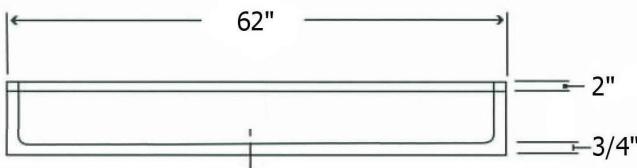

Model 62HBF Pan

inches

Exterior Dimensions: 62 W x 39 D x 8 H

FEATURES

- One-Piece Fiberglass Composite Unit
- 3/4" Overall Threshold
- 3 1/4" Center Drain
- Vertical Tile Flange
- Textured Non-Skid Floor
- Wood Reinforced Floor Structure

Model 62HBF Pan

Exterior Dimensions: 62 W x 39 D x 8 H
inches

FEATURES Dimensional Tolerance $\pm \frac{3}{16}$ ". Dimensions needed for site preparation should be measured from the unit. American Bath Group assumes no responsibility for preparatory work.

Type and Model #	Material	Wall Finish	Pieces	Pkg. Wt. lbs
Model 62HBF Pan	Fiberglass Composite	Smooth	1	247

DIMENSIONS

Specifications	inches
Width:	62
Height:	8
Depth:	39

Rev. 06.08.22