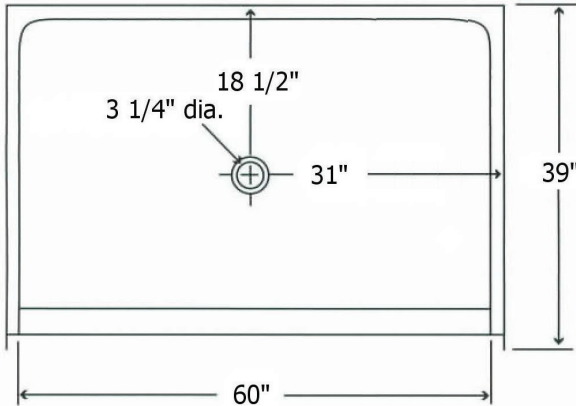

Model 62HBF Pan

inches

Exterior Dimensions: 62 W x 39 D x 8 H

FEATURES

- One-Piece Fiberglass Composite Unit
- 3/4" Overall Threshold
- 3 1/4" Center Drain
- Vertical Tile Flange
- Textured Non-Skid Floor
- Wood Reinforced Floor Structure

OPTIONS

- Unlimited Solid Color Options Available

STANDARDS AND RATINGS

- ANSI Z 124
- HUD Bulletin 73A

Code compliant when fully equipped and installed according to guidelines.

All dimensions may vary.

*See terms and conditions for details.

Model 62HBF Pan

Exterior Dimensions: 62 W x 39 D x 8 H
inches

FEATURES Dimensional Tolerance $\pm \frac{3}{16}$ ". Dimensions needed for site preparation should be measured from the unit. American Bath Group assumes no responsibility for preparatory work.

Type and Model #	Material	Wall Finish	Pieces	Pkg. Wt. lbs
Model 62HBF Pan	Fiberglass Composite	Smooth	1	247

DIMENSIONS

Specifications	inches
Width:	62
Height:	8
Depth:	39

Rev. 06.08.22