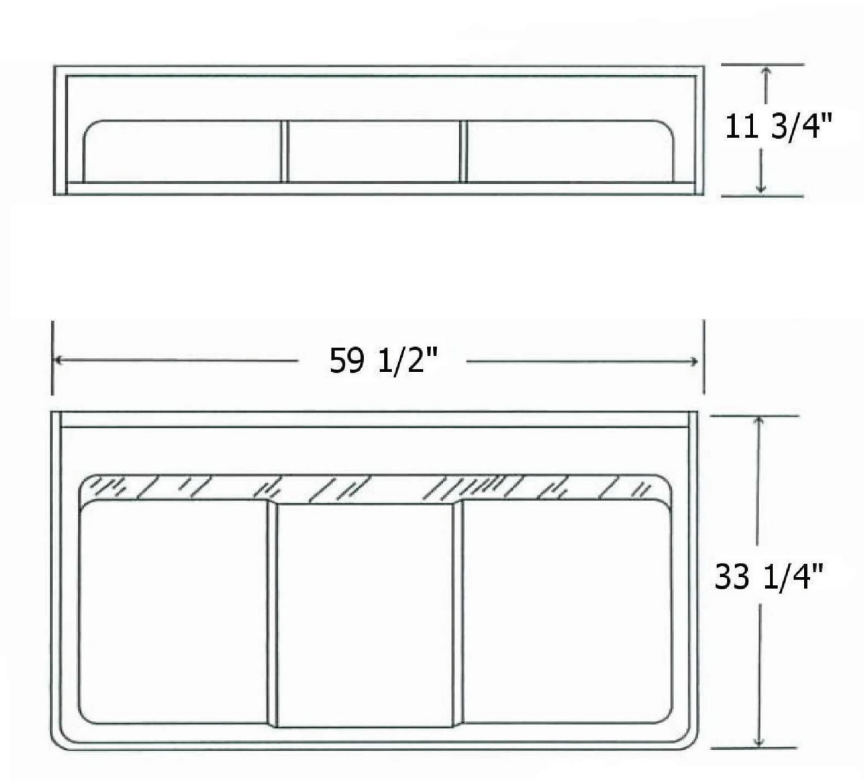

Model 60T Dome

inches

Exterior Dimensions: 59 1/2 W x 33 1/4 D x 11 3/4 H

FEATURES

- One-Piece Fiberglass Composite Unit
- Fits Salo Model(s) T160, T160 ES, T260, T460

OPTIONS

- Unlimited Solid Color Options Available

All dimensions may vary.

*See terms and conditions for details.

Model 60T Dome

Exterior Dimensions: 59 1/2 W x 33 1/4 D x 11 3/4 H
inches

FEATURES Dimensional Tolerance \pm 3/8". Dimensions needed for site preparation should be measured from the unit. American Bath Group assumes no responsibility for preparatory work.

Type and Model #	Material	Wall Finish	Pieces	Pkg. Wt. lbs
Model 60T Dome	Fiberglass Composite	Smooth	1	247

DIMENSIONS

Specifications	inches
Width:	59 1/2
Height:	11 3/4
Depth:	33 1/4