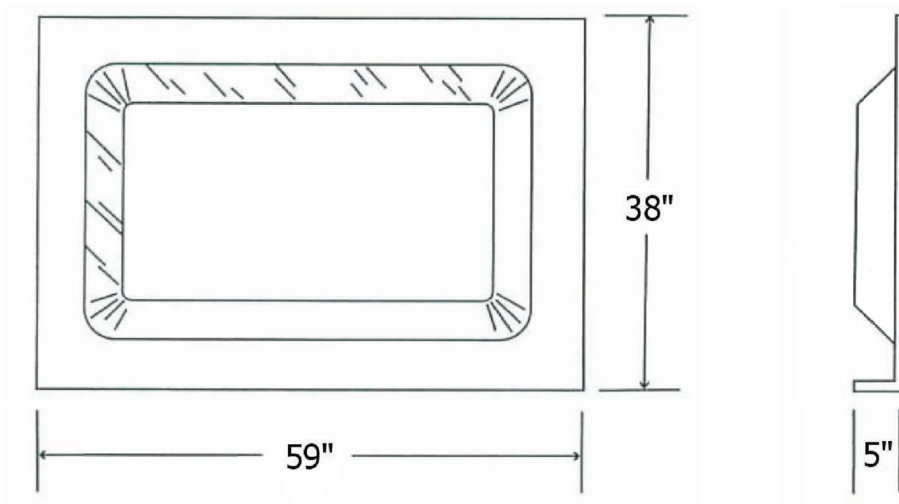

Model 60S Dome

inches

Exterior Dimensions: 59 W x 38 D x 5 H

Door Opening: 45 W x 73 H

FEATURES

- One-Piece Fiberglass Composite Unit
- Fits Salo Model(s) S160-38, S160-72-38 2/S, S360-38 2/S

OPTIONS

- Unlimited Solid Color Options Available

All dimensions may vary.

*See terms and conditions for details.

Model 60S Dome

Exterior Dimensions: 59 W x 38 D x 5 H
inches

FEATURES Dimensional Tolerance $\pm \frac{3}{16}$ ". Dimensions needed for site preparation should be measured from the unit. American Bath Group assumes no responsibility for preparatory work.

Type and Model #	Material	Wall Finish	Pieces	Pkg. Wt. lbs
Model 60S Dome	Fiberglass Composite	Smooth	1	247

DIMENSIONS

Specifications	inches
Width:	59
Height:	5
Depth:	38

Rev. 06.08.22