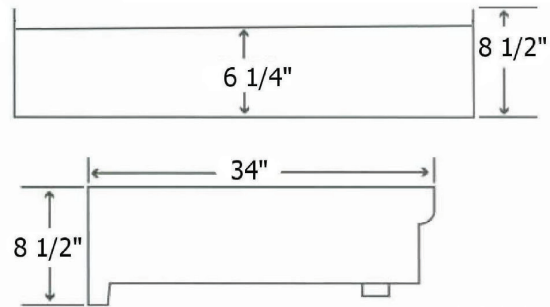

Model 48x34 Pan

inches

Exterior Dimensions: 48 W x 34 D x 8 ½ H

FEATURES

- One-Piece Fiberglass Composite Unit
- 6 ¼" Threshold
- 3 ¼" Center Drain
- Vertical Tile Flange
- Textured Non-Skid Floor
- Wood Reinforced Floor Structure

Model 48x34 Pan

Exterior Dimensions: 48 W x 34 D x 8 ½ H
inches

FEATURES Dimensional Tolerance $\pm \frac{3}{16}$ ". Dimensions needed for site preparation should be measured from the unit. American Bath Group assumes no responsibility for preparatory work.

Type and Model #	Material	Wall Finish	Pieces	Pkg. Wt. lbs
Model 48x34 Pan	Fiberglass Composite	Smooth	1	247

DIMENSIONS

Specifications	inches
Width:	48
Height:	8 ½
Depth:	34

Rev. 06.08.22