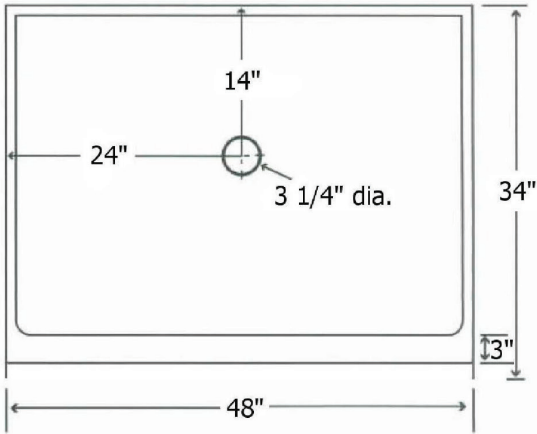

Model 48x34 Pan

inches

Exterior Dimensions: 48 W x 34 D x 8 ½ H

FEATURES

- One-Piece Fiberglass Composite Unit
- 6 ¼" Threshold
- 3 ¼" Center Drain
- Vertical Tile Flange
- Textured Non-Skid Floor
- Wood Reinforced Floor Structure

Model 48x34 Pan

Exterior Dimensions: 48 W x 34 D x 8 ½ H
inches

FEATURES Dimensional Tolerance $\pm \frac{3}{16}$ ". Dimensions needed for site preparation should be measured from the unit. American Bath Group assumes no responsibility for preparatory work.

Type and Model #	Material	Wall Finish	Pieces	Pkg. Wt. lbs
Model 48x34 Pan	Fiberglass Composite	Smooth	1	247

DIMENSIONS

Specifications	inches
Width:	48
Height:	8 ½
Depth:	34

Rev. 06.08.22