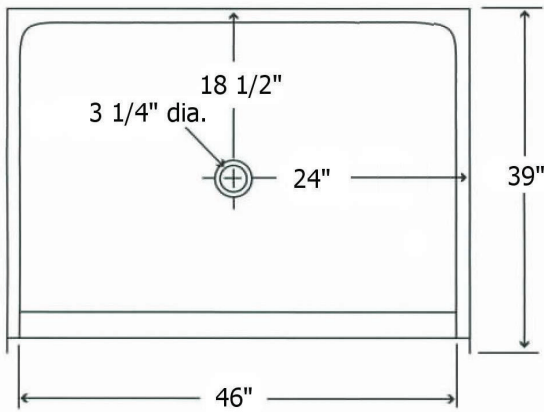

Model 48HBF Pan

inches

Exterior Dimensions: 48 W x 39 D x 8 H

FEATURES

- One-Piece Fiberglass Composite Unit
- 3/4" Overall Threshold
- 3 1/4" Center Drain
- Vertical Tile Flange
- Textured Non-Skid Floor
- Wood Reinforced Floor Structure

OPTIONS

- Unlimited Solid Color Options Available

STANDARDS AND RATINGS

- ANSI Z 124
- HUD Bulletin 73A

Code compliant when fully equipped and installed according to guidelines.

All dimensions may vary.

*See terms and conditions for details.

Model 48HBF Pan

Exterior Dimensions: 48 W x 39 D x 8 H
inches

FEATURES Dimensional Tolerance $\pm \frac{3}{16}$ ". Dimensions needed for site preparation should be measured from the unit. American Bath Group assumes no responsibility for preparatory work.

Type and Model #	Material	Wall Finish	Pieces	Pkg. Wt. lbs
Model 48HBF Pan	Fiberglass Composite	Smooth	1	247

DIMENSIONS

Specifications	inches
Width:	48
Height:	8
Depth:	39