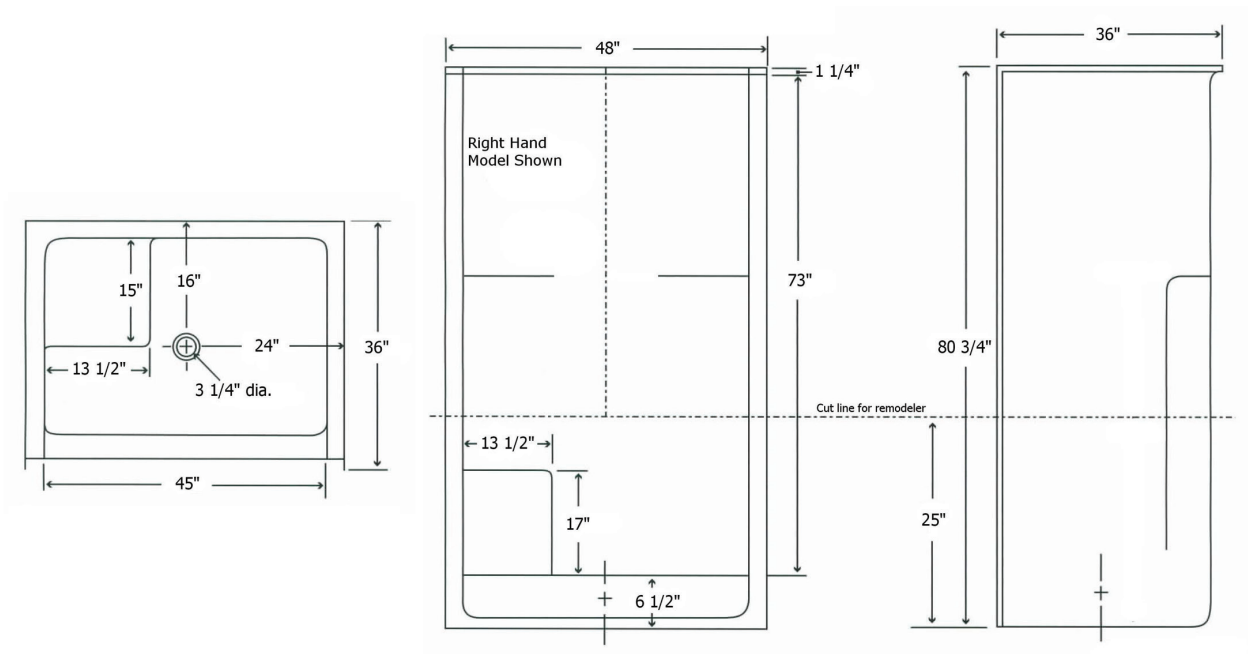

# Model 348

inches

Exterior Dimensions: 48 W x 36 D x 80 ¾ H

Door Opening: 45 W x 73 H

## FEATURES

- Three-Piece Fiberglass Composite Unit
- Smooth-Wall Pattern
- 6 ½" Threshold
- 3 ¼" Center Drain
- Two Elevated Soap Ledges
- One Molded Seat on LH or RH Models
- No Seat Model Available
- Textured Non-Skid Floor
- Wood Reinforced Floor Structure

# Model 348

Exterior Dimensions: 48 W x 36 D x 80 ¾ H  
inches

**FEATURES** Dimensional Tolerance  $\pm \frac{3}{16}$ ". Dimensions needed for site preparation should be measured from the unit. American Bath Group assumes no responsibility for preparatory work.

## DIMENSIONS

Specifications	inches
Width:	48
Height:	80 ¾
Depth:	36