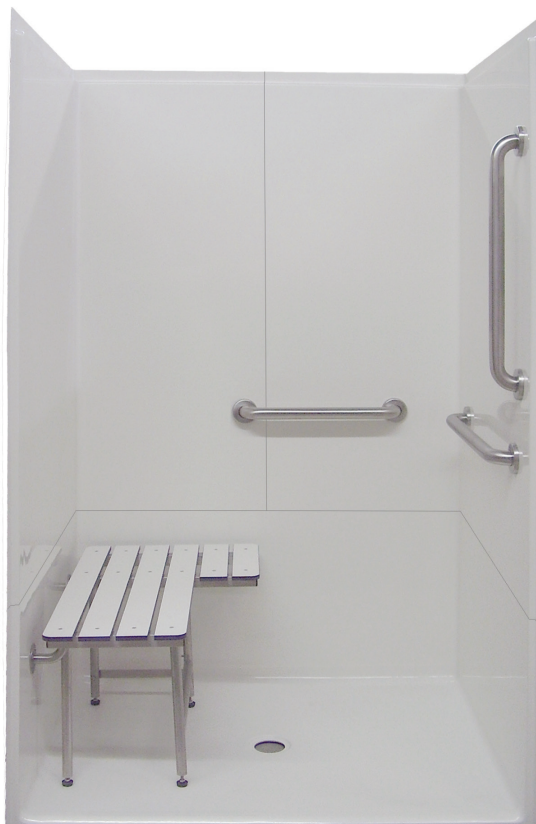

Model 348HBF

inches

Exterior Dimensions: 48 W x 39 D x 78 7/8 H

FEATURES

- Three-Piece Fiberglass Composite Unit
- Smooth-Wall Pattern
- 3/4" Overall Threshold
- 3 1/4" Center Drain
- Barrier-Free When Properly Installed
- Textured Non-Skid Floor
- Wood Reinforced Floor Structure
- Wood Reinforced for Seat and Grab Bar Installation

OPTIONS

- Available in LH or RH Plumbing (seat located on opposite wall)
- Enhanced Reinforcement Options Available
- Factory Installed ADA Compliant Grab Bar Options Available
- Factory Installed ADA Compliant Seat Options Available
- Factory Installed ADA Compliant Plumbing Fixture Package Available
- Factory Installed ADA Compliant Curtain Rod Available
- Unlimited Solid Color Options Available

STANDARDS AND RATINGS

- ANSI Z 124
- HUD Bulletin 73A

Code compliant when fully equipped and installed according to guidelines.

All dimensions may vary.

*See terms and conditions for details.

Model 348HBF

Exterior Dimensions: 48 W x 39 D x 78 7/8 H
inches

DIMENSIONS

Specifications	inches
Width:	48
Height:	78 7/8
Depth:	39