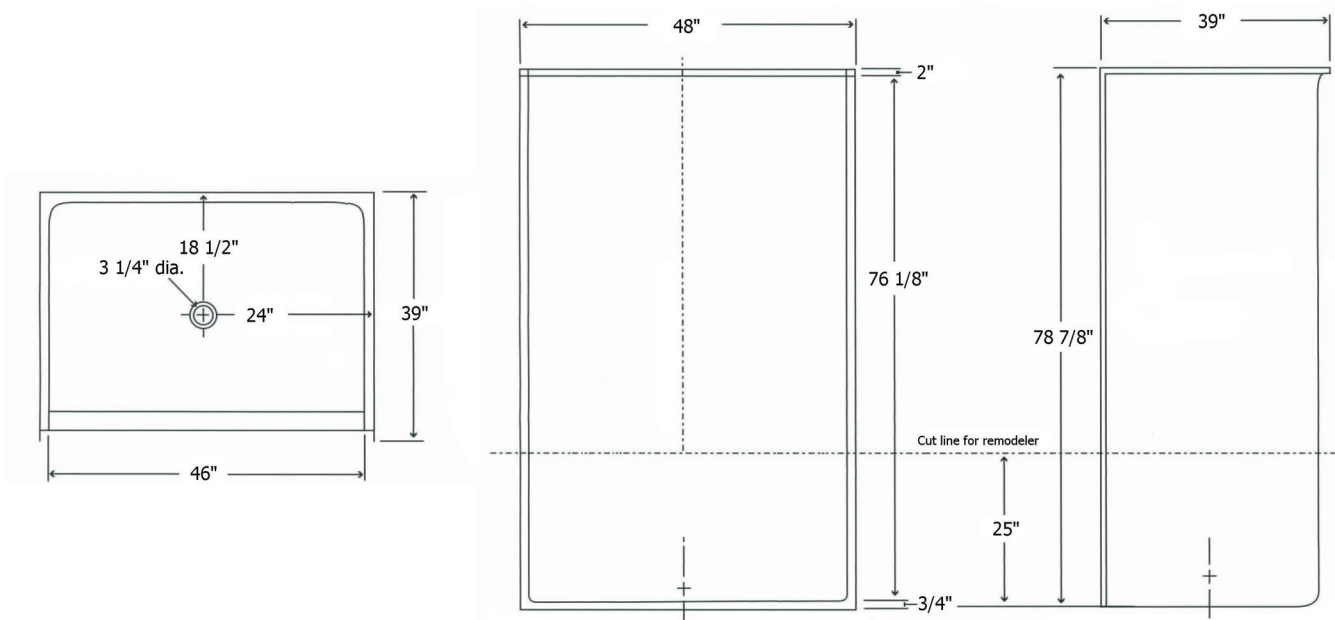

Model 348HBF

inches

Exterior Dimensions: 48 W x 39 D x 78 7/8 H

FEATURES

- Three-Piece Fiberglass Composite Unit
- Smooth-Wall Pattern
- 3/4" Overall Threshold
- 3 1/4" Center Drain
- Barrier-Free When Properly Installed
- Textured Non-Skid Floor
- Wood Reinforced Floor Structure
- Wood Reinforced for Seat and Grab Bar Installation

STANDARDS AND RATINGS

- ANSI Z 124
- HUD Bulletin 73A

Code compliant when fully equipped and installed according to guidelines.

All dimensions may vary.

*See terms and conditions for details.

Model 348HBF

Exterior Dimensions: 48 W x 39 D x 78 7/8 H
inches

FEATURES Dimensional Tolerance $\pm \frac{3}{16}$ ". Dimensions needed for site preparation should be measured from the unit. American Bath Group assumes no responsibility for preparatory work.

Type and Model #	Material	Wall Finish	Pieces	Pkg. Wt. lbs
Model 348HBF	Fiberglass Composite	Smooth	3	247

DIMENSIONS

Specifications	inches
Width:	48
Height:	78 7/8
Depth:	39