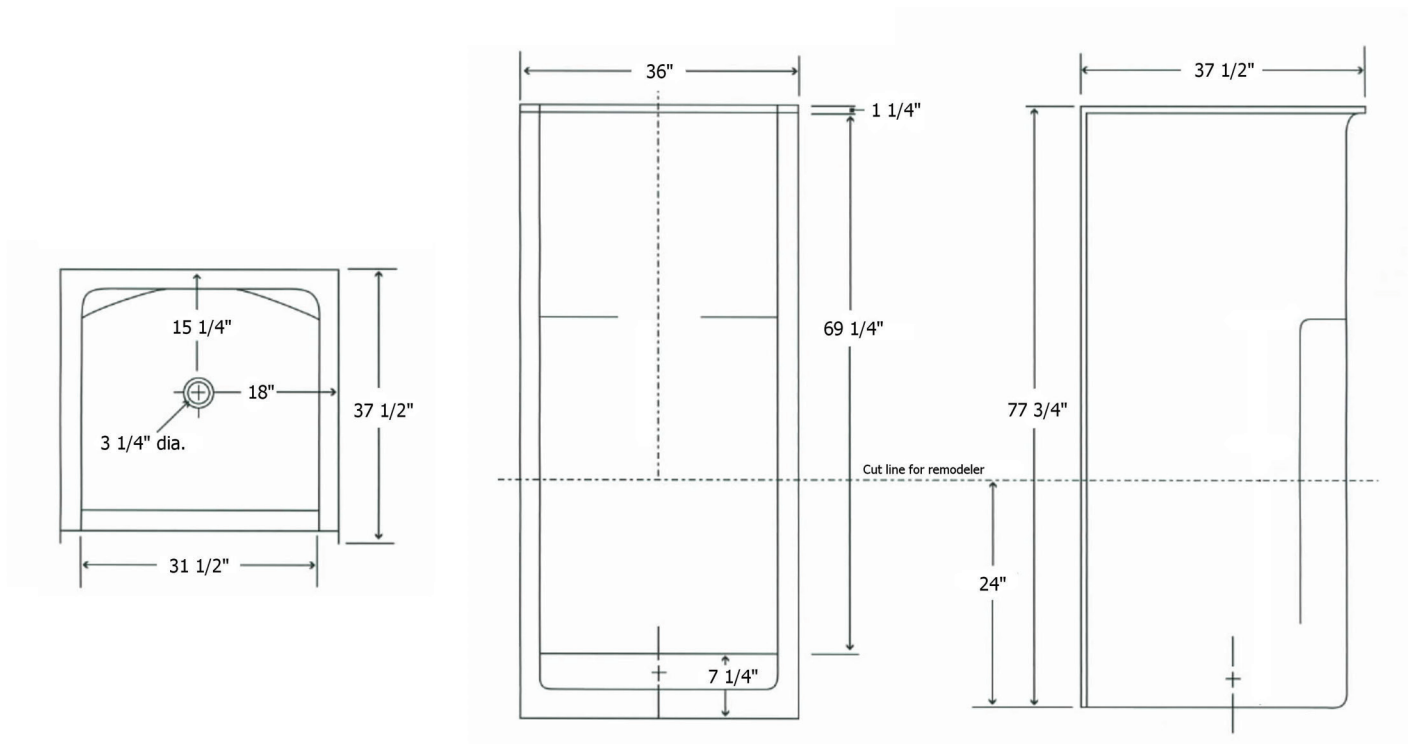

Model 336

inches

Exterior Dimensions: 36 W x 37 ½ D x 77 ¾ H

Door Opening: 31 ½ W x 69 ¼ H

FEATURES

- Three-Piece Fiberglass Composite Unit
- Smooth-Wall Pattern
- 7 5/8" Threshold
- 3 1/4" Center Drain
- Two Elevated Soap Ledges
- Textured Non-Skid Floor
- Wood Reinforced Floor Structure

STANDARDS AND RATINGS

- ANSI Z 124
- HUD Bulletin 73A

Code compliant when fully equipped and installed according to guidelines.

All dimensions may vary.

*See terms and conditions for details.

Model 336

Exterior Dimensions: 36 W x 37 1/2 D x 77 3/4 H
inches

DIMENSIONS

Specifications	inches
Width:	36
Height:	77 3/4
Depth:	37 1/2