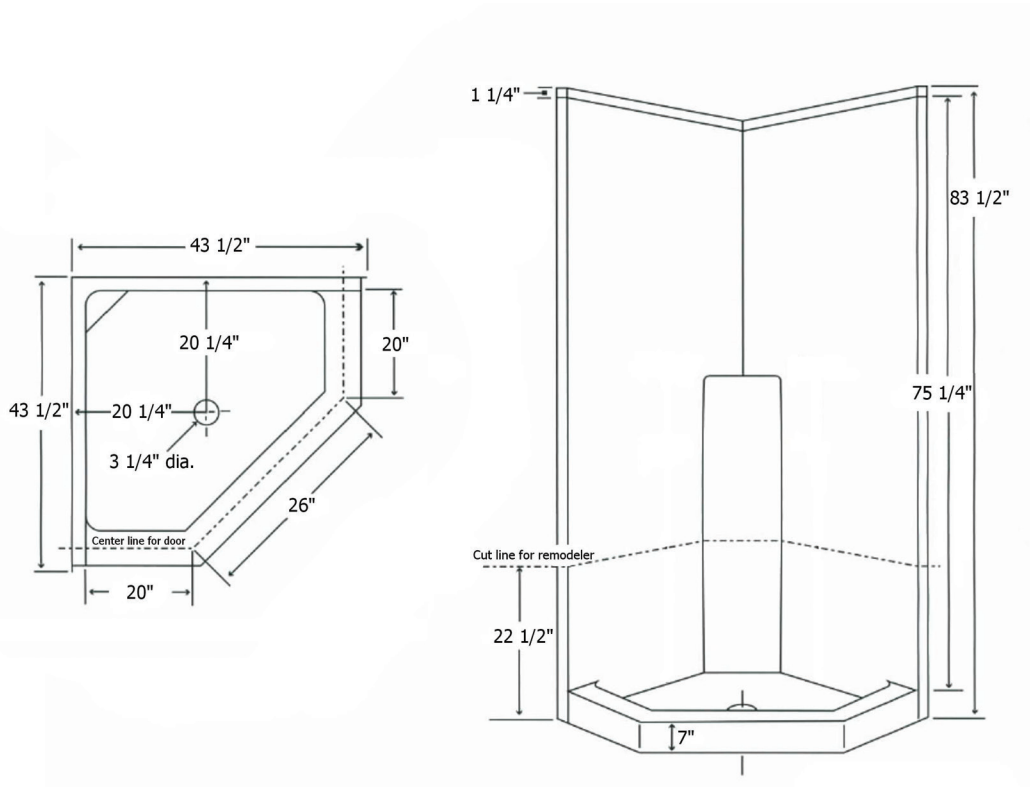

Model 242 NEO

inches

Exterior Dimensions: 43 ½ W x 43 ½ D x 83 ½ H

Door Opening: 20 W x 26 x 20 x 75 ¼ H

FEATURES

- Two-Piece Fiberglass Composite Unit
- Smooth-Wall Pattern
- 7" Threshold
- 3 ¼" Center Drain
- Single Elevated Soap Ledges
- Textured Non-Skid Floor
- Wood Reinforced Floor Structure

Exterior Dimensions: 43 1/2 W x 43 1/2 D x 83 1/2 H
inches

FEATURES Dimensional Tolerance $\pm \frac{3}{16}$ ". Dimensions needed for site preparation should be measured from the unit. American Bath Group assumes no responsibility for preparatory work.

Type and Model #	Material	Wall Finish	Pieces	Pkg. Wt. lbs
Model 242 NEO	Fiberglass Composite	Smooth	2	247

DIMENSIONS

Specifications	inches
Width:	43 1/2
Height:	83 1/2
Depth:	43 1/2

Rev. 06.08.22