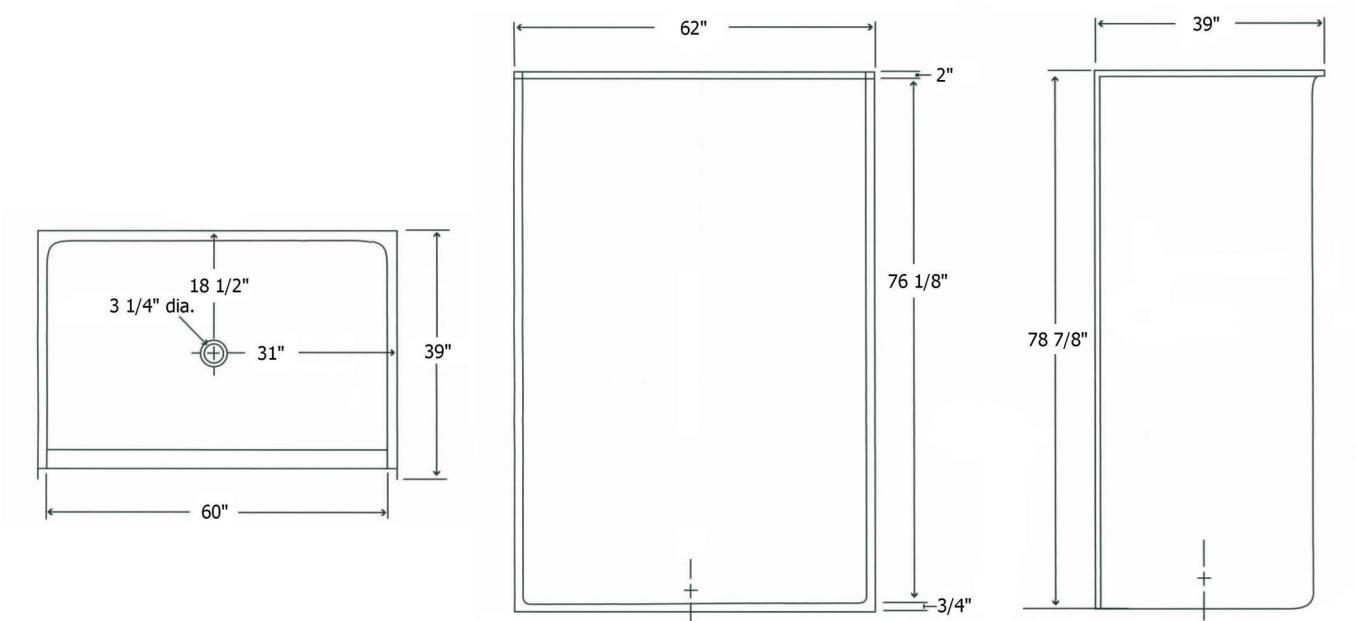

# Model 162HBF

inches

Exterior Dimensions: 62 W x 39 D x 78 7/8 H

## FEATURES

- One-Piece Fiberglass Composite Unit
- Smooth-Wall Pattern
- 3/4" Overall Threshold
- 3 1/4" Center Drain
- ADA Compliant
- Barrier-Free When Properly Installed
- Textured Non-Skid Floor
- Wood Reinforced Floor Structure
- Wood Reinforced For Seat and Grab Bar Installation

# Model 162HBF

Exterior Dimensions: 62 W x 39 D x 78 7/8 H  
inches

**FEATURES** Dimensional Tolerance  $\pm \frac{3}{16}$ ". Dimensions needed for site preparation should be measured from the unit. American Bath Group assumes no responsibility for preparatory work.

## DIMENSIONS

Specifications	inches
Width:	62
Height:	78 7/8
Depth:	39

Rev. 06.08.22