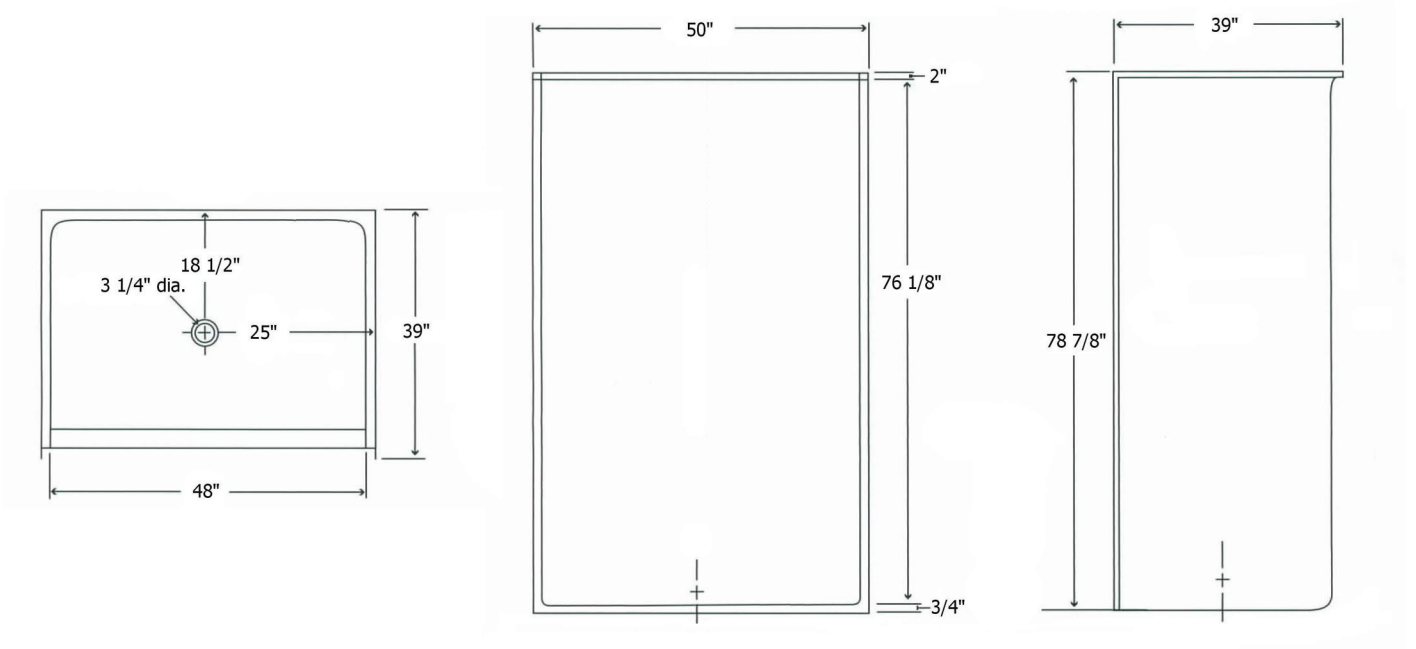

# Model 150HBF

inches

Exterior Dimensions: 50 W x 39 D x 78 7/8 H

## FEATURES

- One-Piece Fiberglass Composite Unit
- Smooth-Wall Pattern
- 3/4" Overall Threshold
- 3 1/4" Center Drain
- Barrier-Free When Properly Installed
- Textured Non-Skid Floor
- Wood Reinforced Floor Structure
- Wood Reinforced For Seat and Grab Bar Installation

# Model 150HBF

Exterior Dimensions: 50 W x 39 D x 78 7/8 H  
inches

**FEATURES** Dimensional Tolerance  $\pm \frac{3}{16}$ ". Dimensions needed for site preparation should be measured from the unit. American Bath Group assumes no responsibility for preparatory work.

## DIMENSIONS

Specifications	inches
Width:	50
Height:	78 7/8
Depth:	39