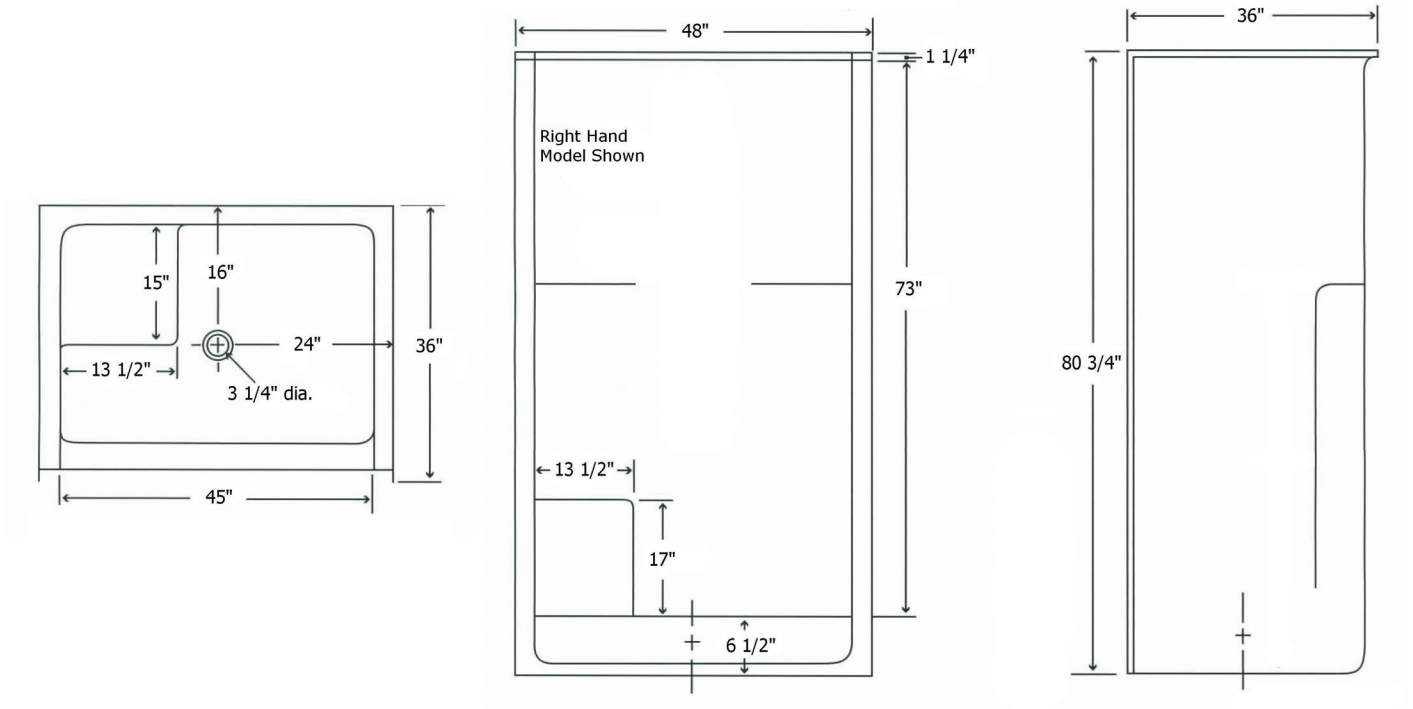

Model 148

inches

Exterior Dimensions: 48 W x 36 D x 80 ¾ H

Door Opening: 45 W x 73 H

FEATURES

- One-Piece Fiberglass Composite Unit
- Smooth-Wall Pattern
- 6 ½" Threshold
- 3 ¼" Center Drain
- One Molded Seat on LH or RH Models
- No Seat Model Available
- Two Elevated Soap Ledges
- Textured Non-Skid Floor
- Wood Reinforced Floor Structure

STANDARDS AND RATINGS

- ANSI Z 124
- HUD Bulletin 73A

Code compliant when fully equipped and installed according to guidelines.

All dimensions may vary.

*See terms and conditions for details.

Model 148

Exterior Dimensions: 48 W x 36 D x 80 ¾ H
inches

FEATURES Dimensional Tolerance ± 3/16". Dimensions needed for site preparation should be measured from the unit. American Bath Group assumes no responsibility for preparatory work.

Type and Model #	Material	Wall Finish	Pieces	Pkg. Wt. lbs
Shower Model 148	Fiberglass Composite	Smooth	1	247

DIMENSIONS

Specifications	inches
Width:	48
Height:	80 ¾
Depth:	36

Rev. 06.08.22