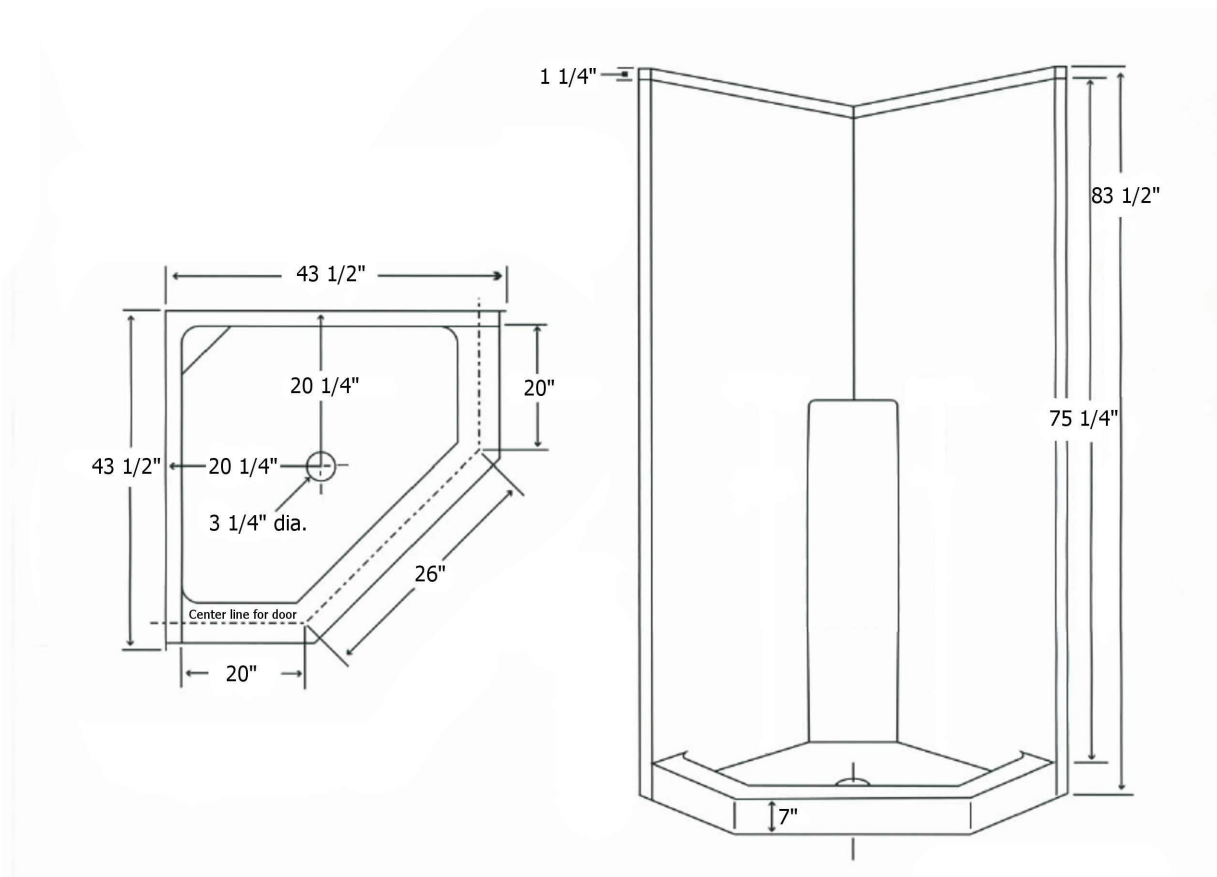

Model 142 NEO

inches

Exterior Dimensions: 43 ½ W x 43 ½ D x 83 ½ H

Door Opening: 20 W x 26 W x 20 W x 75 ¼ H

FEATURES

- One-Piece Fiberglass Composite Unit
- Smooth-Wall Pattern
- 7" Threshold
- 3 ¼" Center Drain
- Single Elevated Soap Ledges
- Space Saving Design Textured Non-Skid Floor
- Wood Reinforced Floor Structure

Exterior Dimensions: 43 1/2 W x 43 1/2 D x 83 1/2 H
inches

FEATURES Dimensional Tolerance $\pm \frac{3}{16}$ ". Dimensions needed for site preparation should be measured from the unit. American Bath Group assumes no responsibility for preparatory work.

Type and Model #	Material	Wall Finish	Pieces	Pkg. Wt. lbs
Shower Model 142 NEO	Fiberglass Composite	Smooth	1	247

DIMENSIONS

Specifications	inches
Width:	43 1/2
Height:	83 1/2
Depth:	43 1/2

Rev. 06.08.22