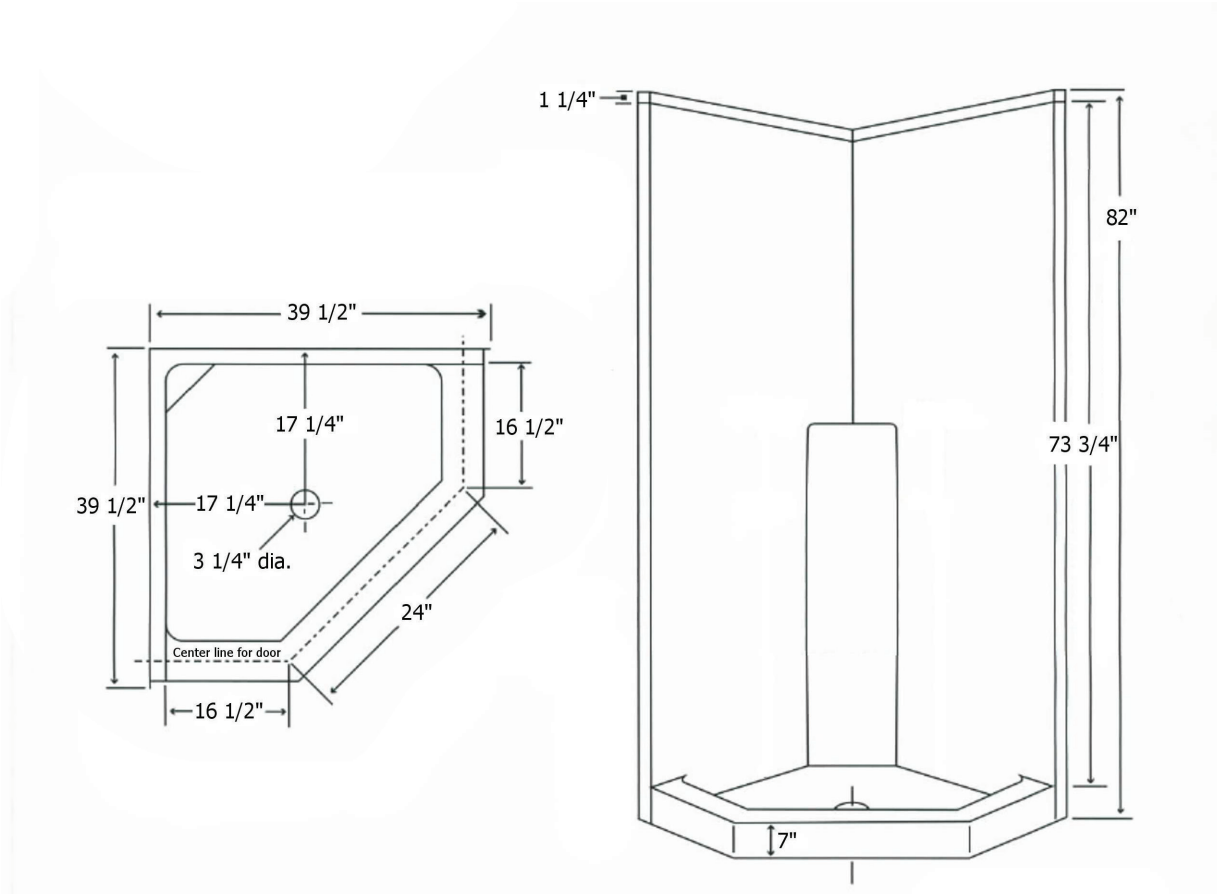

Model 138 NEO

inches

Exterior Dimensions: 39 ½ W x 39 ½ D x 82 H

Door Opening: 16 ½ x 24 x 16 ½ x 73 ¾

FEATURES

- One-Piece Fiberglass Composite Unit
- Smooth-Wall Pattern
- 7" Threshold
- 3 ¼" Center Drain
- Single Elevated Soap Ledges
- Space Saving Design Textured Non-Skid Floor
- Wood Reinforced Floor Structure

Exterior Dimensions: 39 1/2 W x 39 1/2 D x 82 H
inches

FEATURES Dimensional Tolerance $\pm \frac{3}{16}$ ". Dimensions needed for site preparation should be measured from the unit. American Bath Group assumes no responsibility for preparatory work.

Type and Model #	Material	Wall Finish	Pieces	Pkg. Wt. lbs
Shower Model 138 NEO	Fiberglass Composite	Smooth	1	247

DIMENSIONS

Specifications	inches
Width:	39 1/2
Height:	82
Depth:	39 1/2

Rev. 06.08.22