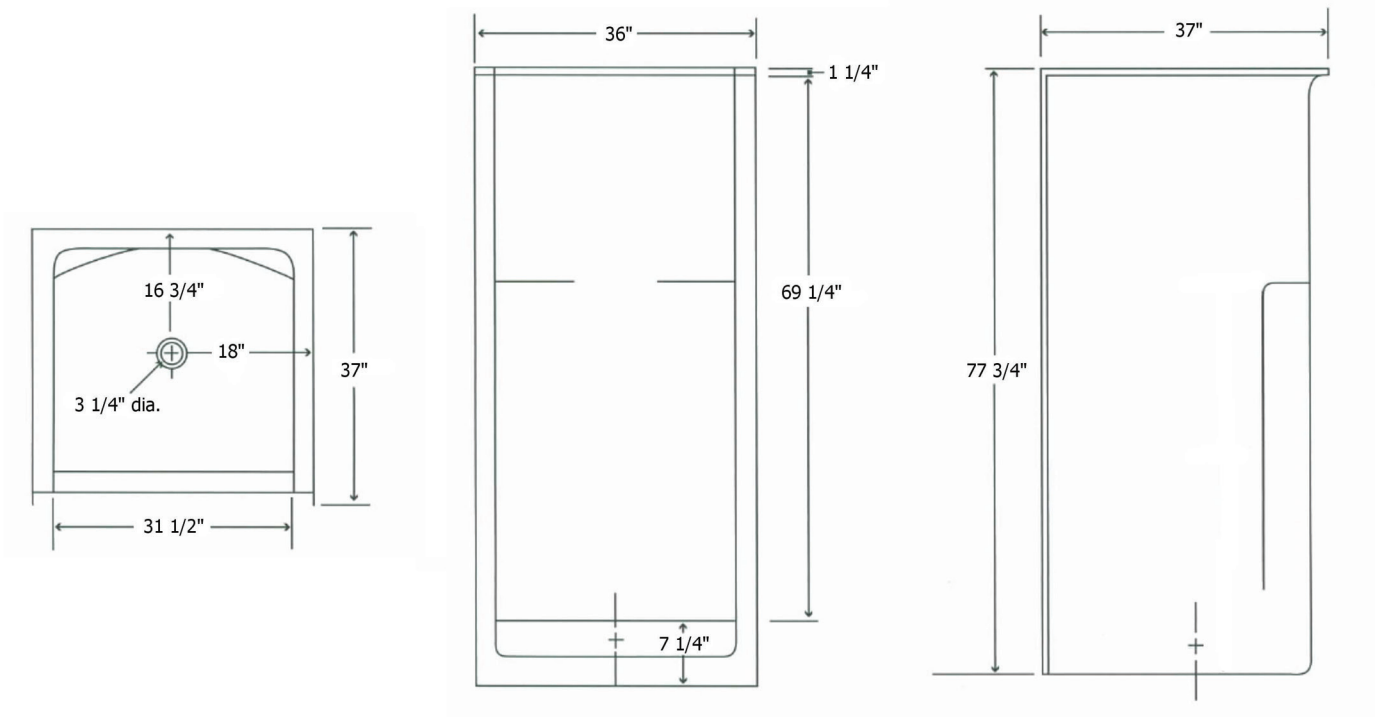

# Model 136

inches

Exterior Dimensions: 36 W x 37 D x 77 ¾ H

Door Opening: 31 ½ W 69 ¼ H

## FEATURES

- One-Piece Fiberglass Composite Unit
- Smooth-Wall Pattern
- 7 ¼" Threshold
- 3 ¼" Center Drain
- Two Elevated Soap Ledges
- Textured Non-Skid Floor
- Wood Reinforced Floor Structure

# Model 136

Exterior Dimensions: 36 W x 37 D x 77 ¾ H  
inches

**FEATURES** Dimensional Tolerance  $\pm \frac{1}{8}$ ". Dimensions needed for site preparation should be measured from the unit. American Bath Group assumes no responsibility for preparatory work.

## DIMENSIONS

Specifications	inches
Width:	36
Height:	77 ¾
Depth:	37

Rev. 06.08.22