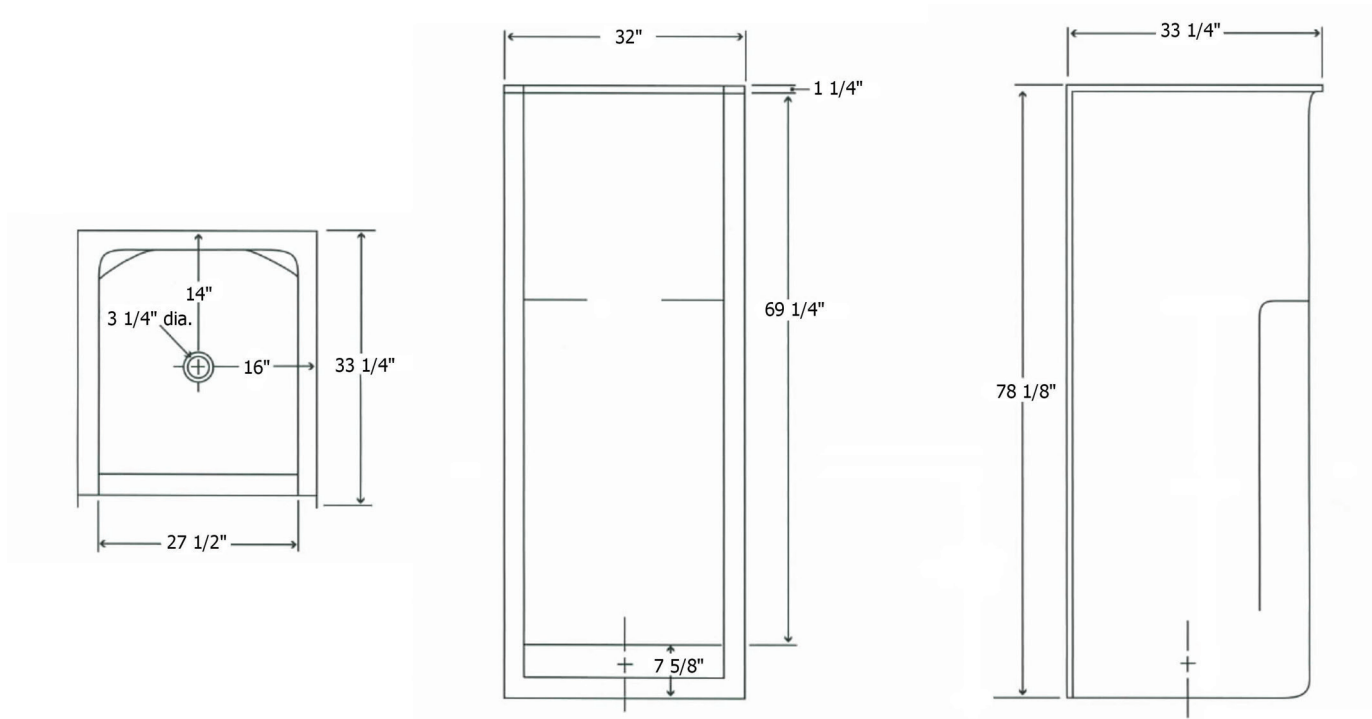

Model 132

inches

Exterior Dimensions: 32 W x 33 ¼ D x 78 ⅞ H

Door Opening: 27 ½ W x 69 ¼ H

FEATURES

- One-Piece Fiberglass Composite Unit
- Smooth-Wall Pattern
- 7 ⅝" Threshold
- 3 ¼" Center Drain
- Two Elevated Soap Ledges
- Textured Non-Skid Floor
- Wood Reinforced Floor Structure

STANDARDS AND RATINGS

- ANSI Z 124
- HUD Bulletin 73A

Code compliant when fully equipped and installed according to guidelines.

All dimensions may vary.

*See terms and conditions for details.

Model 132

Exterior Dimensions: 32 W x 33 ¼ D x 78 ⅞ H
inches

FEATURES Dimensional Tolerance $\pm \frac{3}{16}$ ". Dimensions needed for site preparation should be measured from the unit. American Bath Group assumes no responsibility for preparatory work.

Type and Model #	Material	Wall Finish	Pieces	Pkg. Wt. lbs
Shower Model 132	Fiberglass Composite	Smooth	1	247

DIMENSIONS

Specifications	inches
Width:	32
Height:	78 ⅞
Depth:	33 ¼