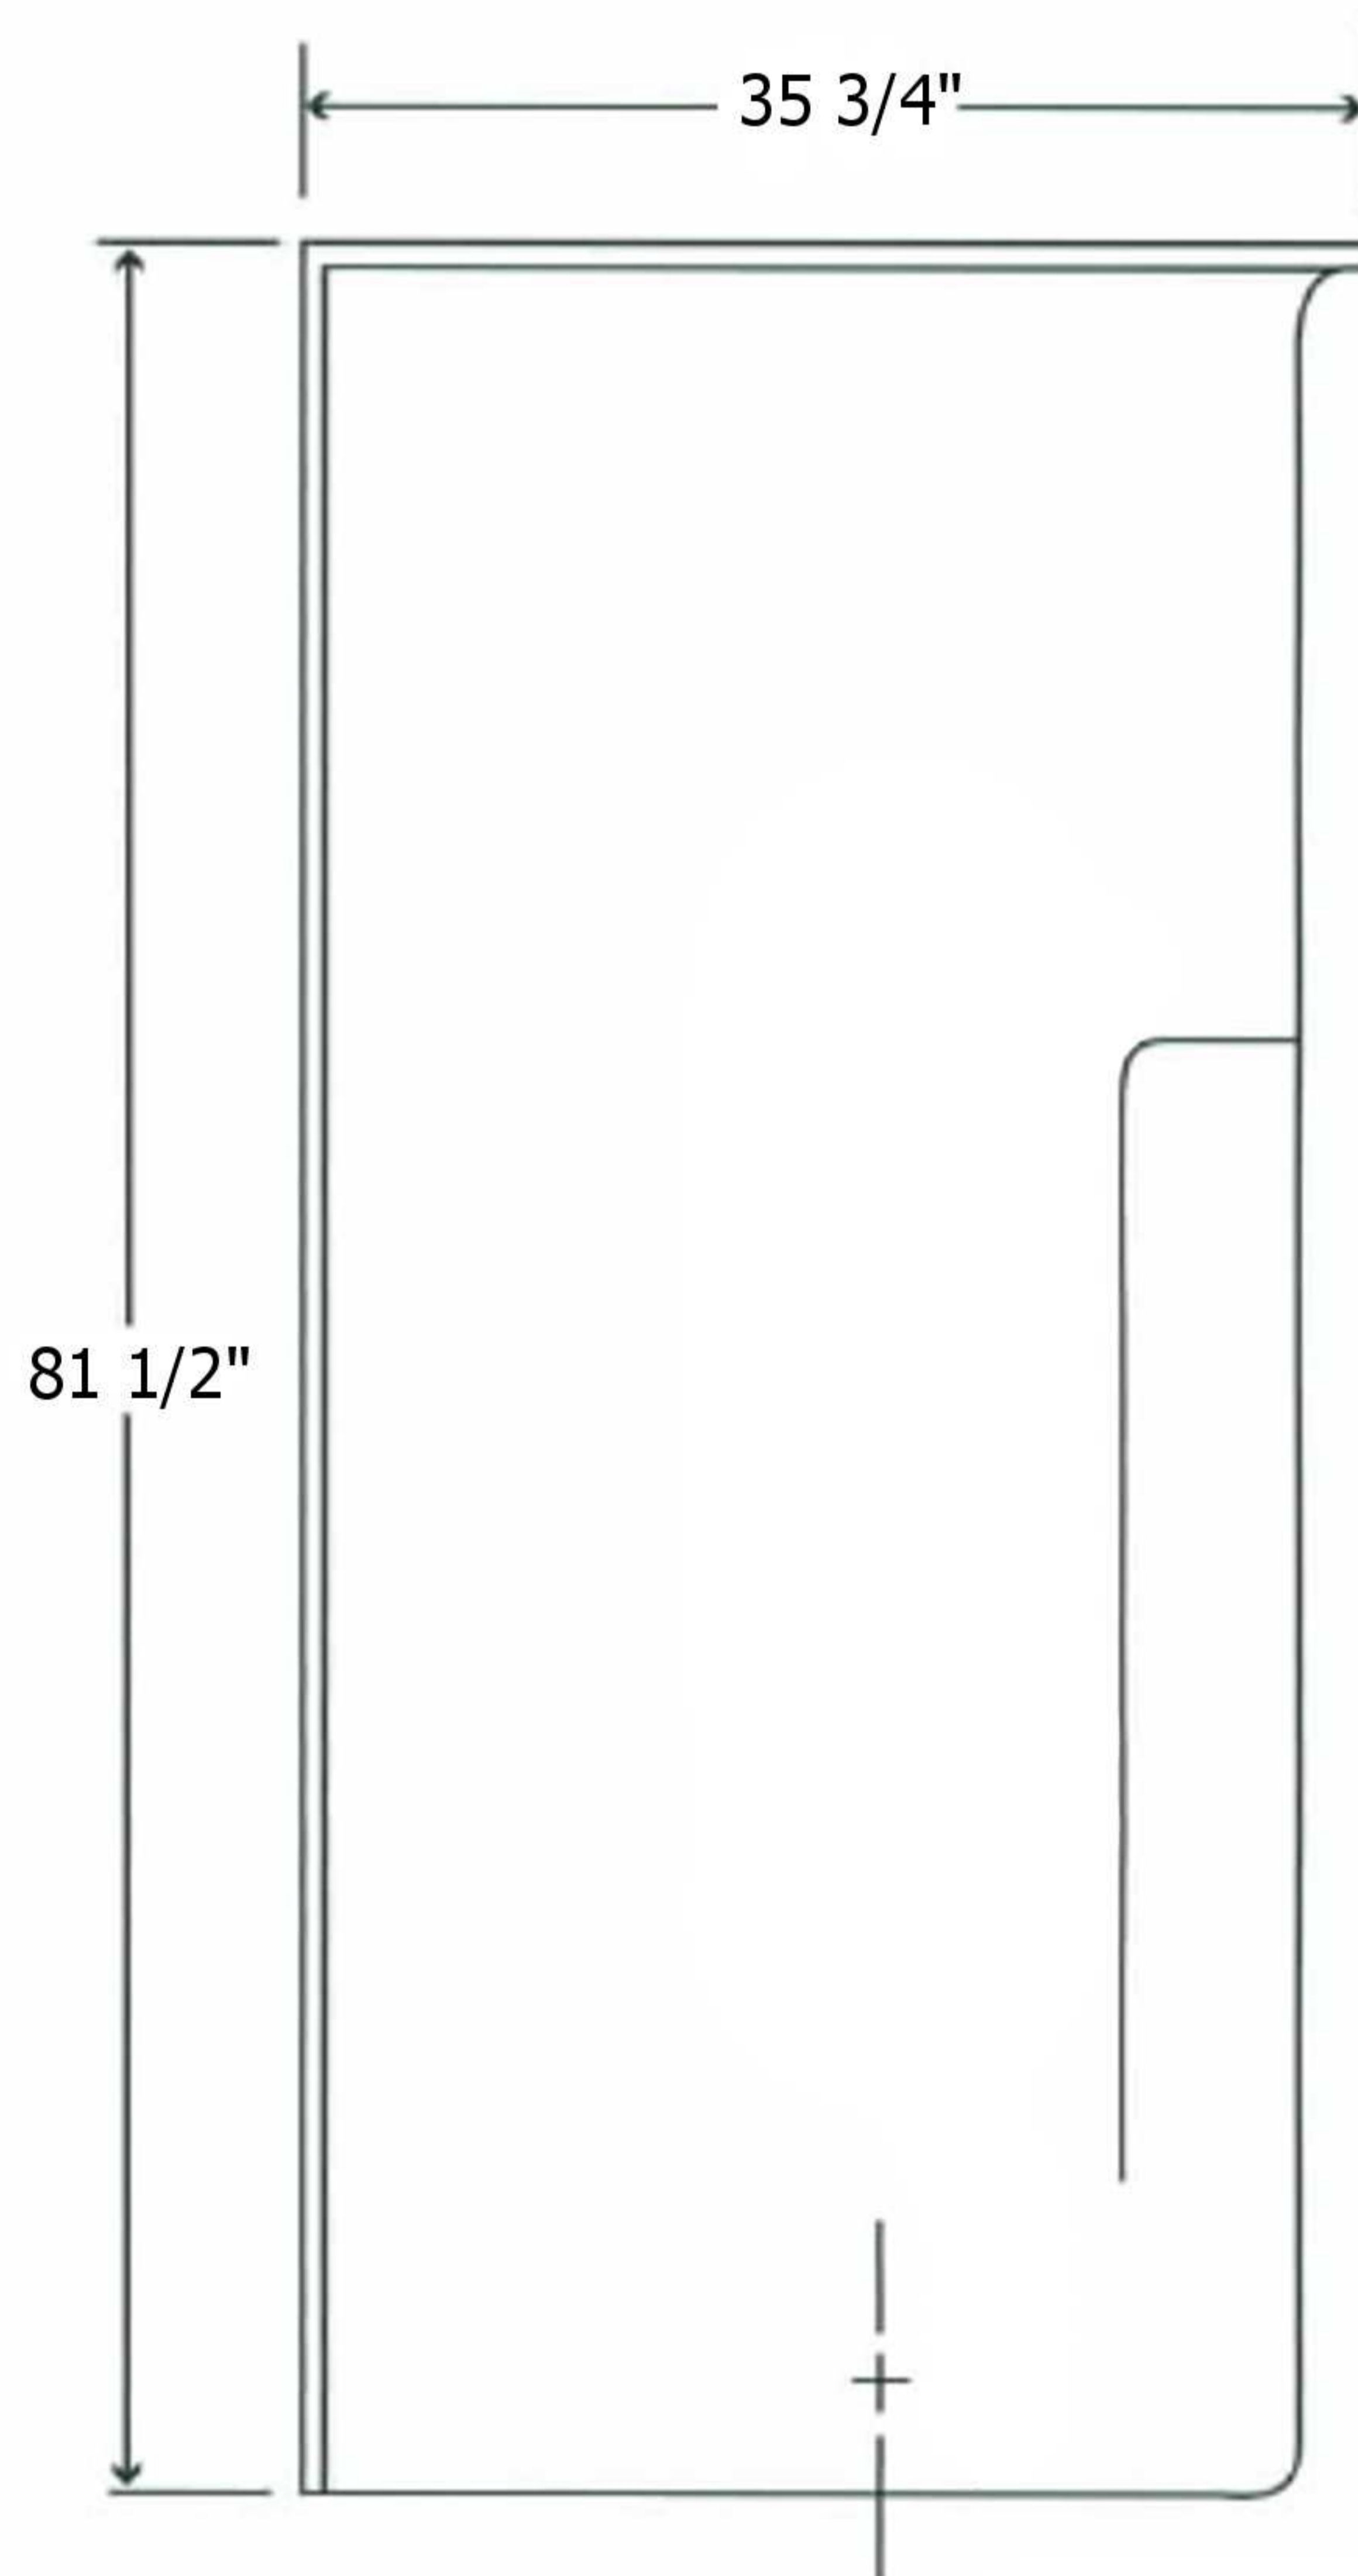

MODEL S142 N/S

1-piece

Width: 42"
 Depth: 35 3/4"
 Height: 81 1/2"

No Seat model only.

Floor to Floor: 3 1/4"

All dimensions may vary.

Salo products are independently certified to meet ANSI Z 124 and HUD Bulletin 73A requirements.