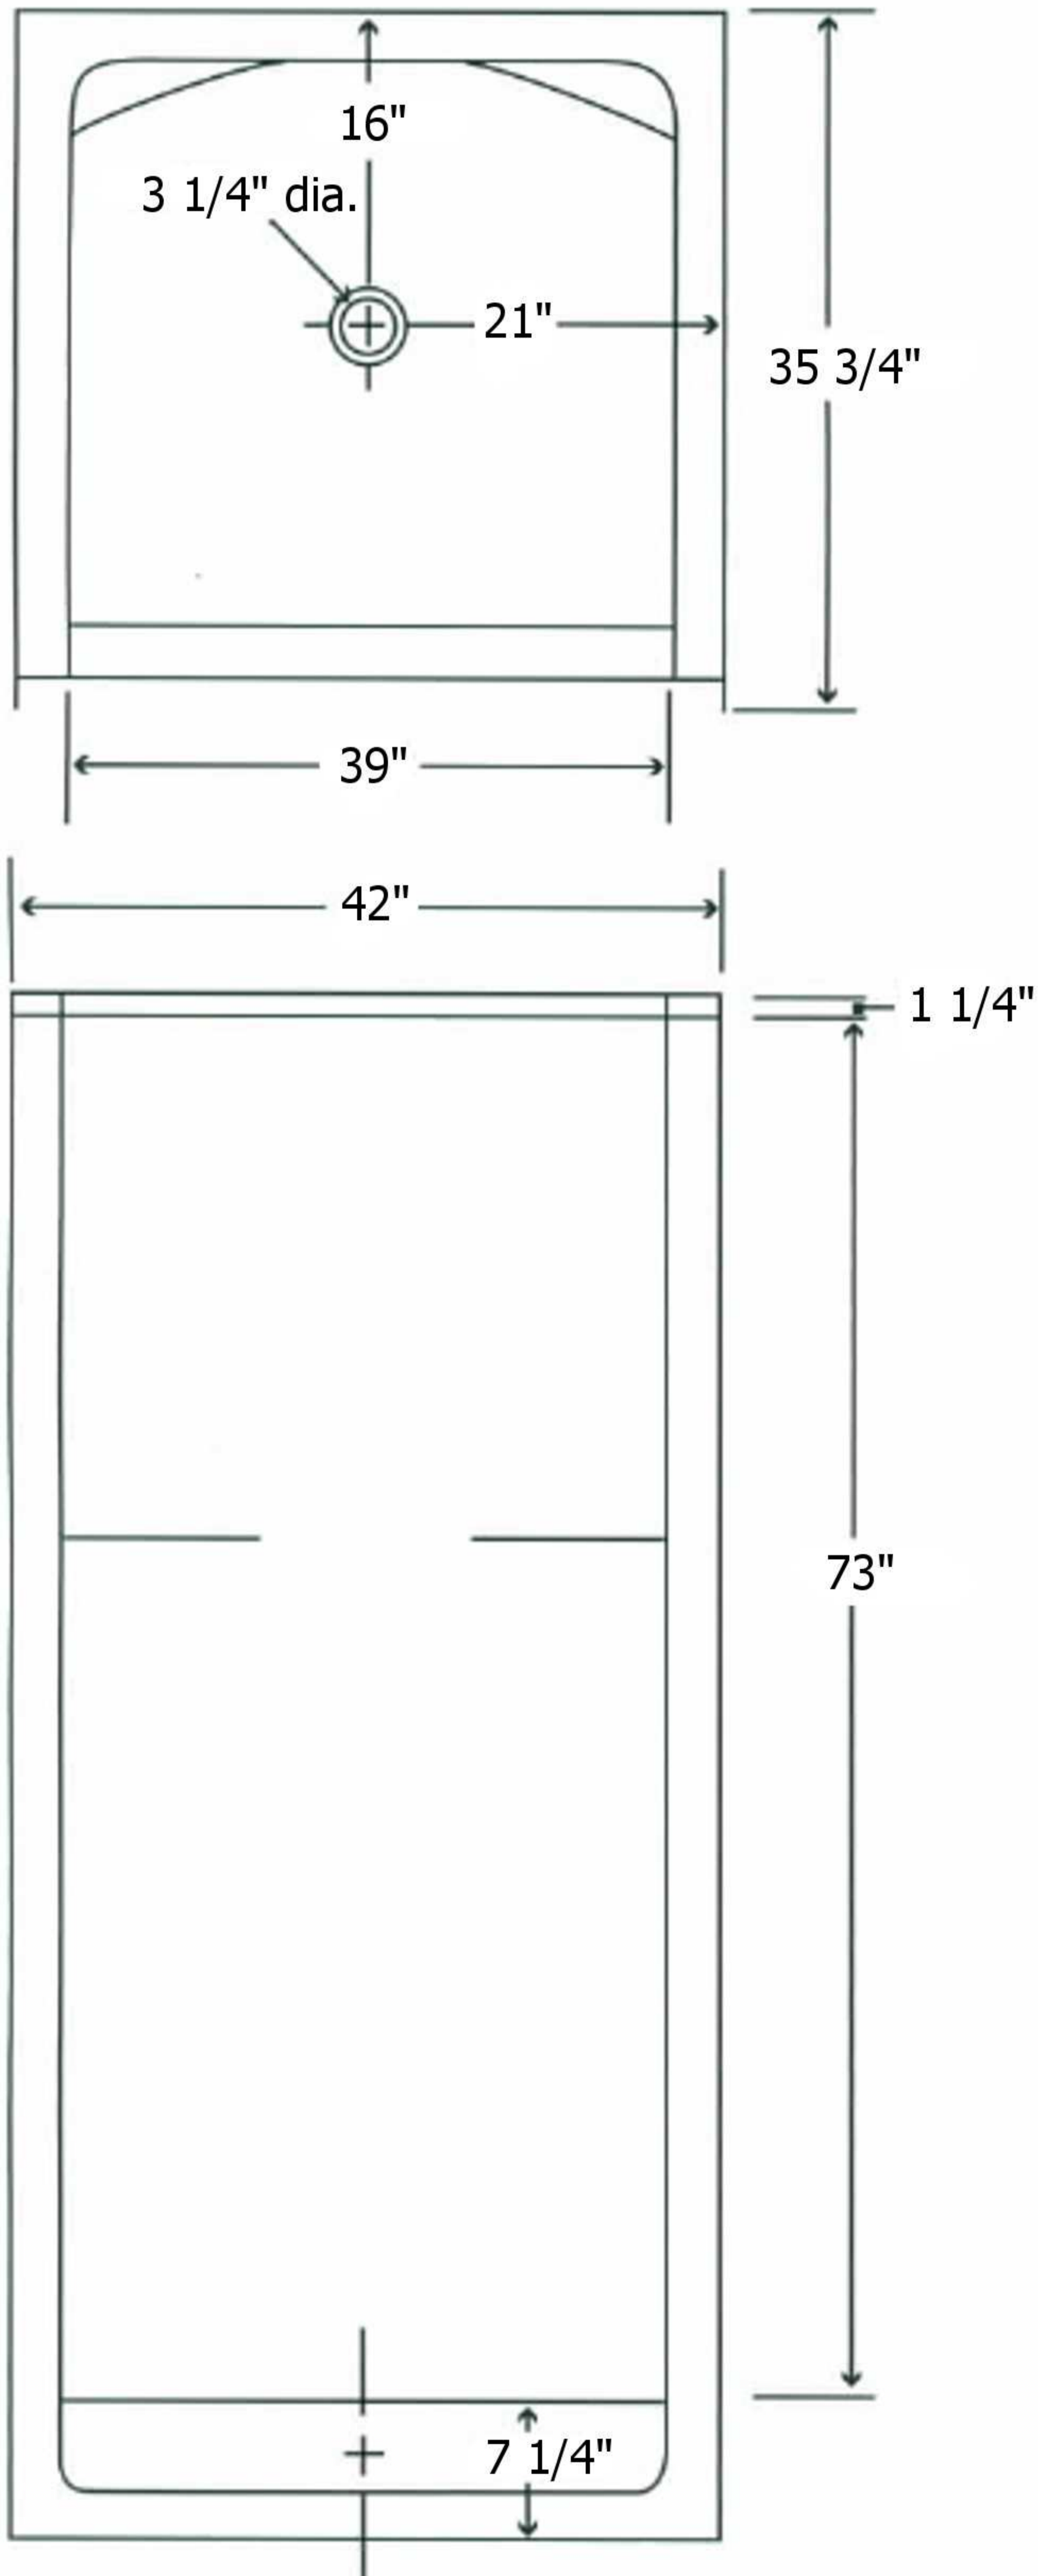

MODEL S142 N/S

1-piece

Width: 42"
 Depth: 35 3/4"
 Height: 81 1/2"

No Seat model only.

Floor to Floor: 3 1/4"

All dimensions may vary.

Salo products are independently certified to meet ANSI Z 124 and HUD Bulletin 73A requirements.