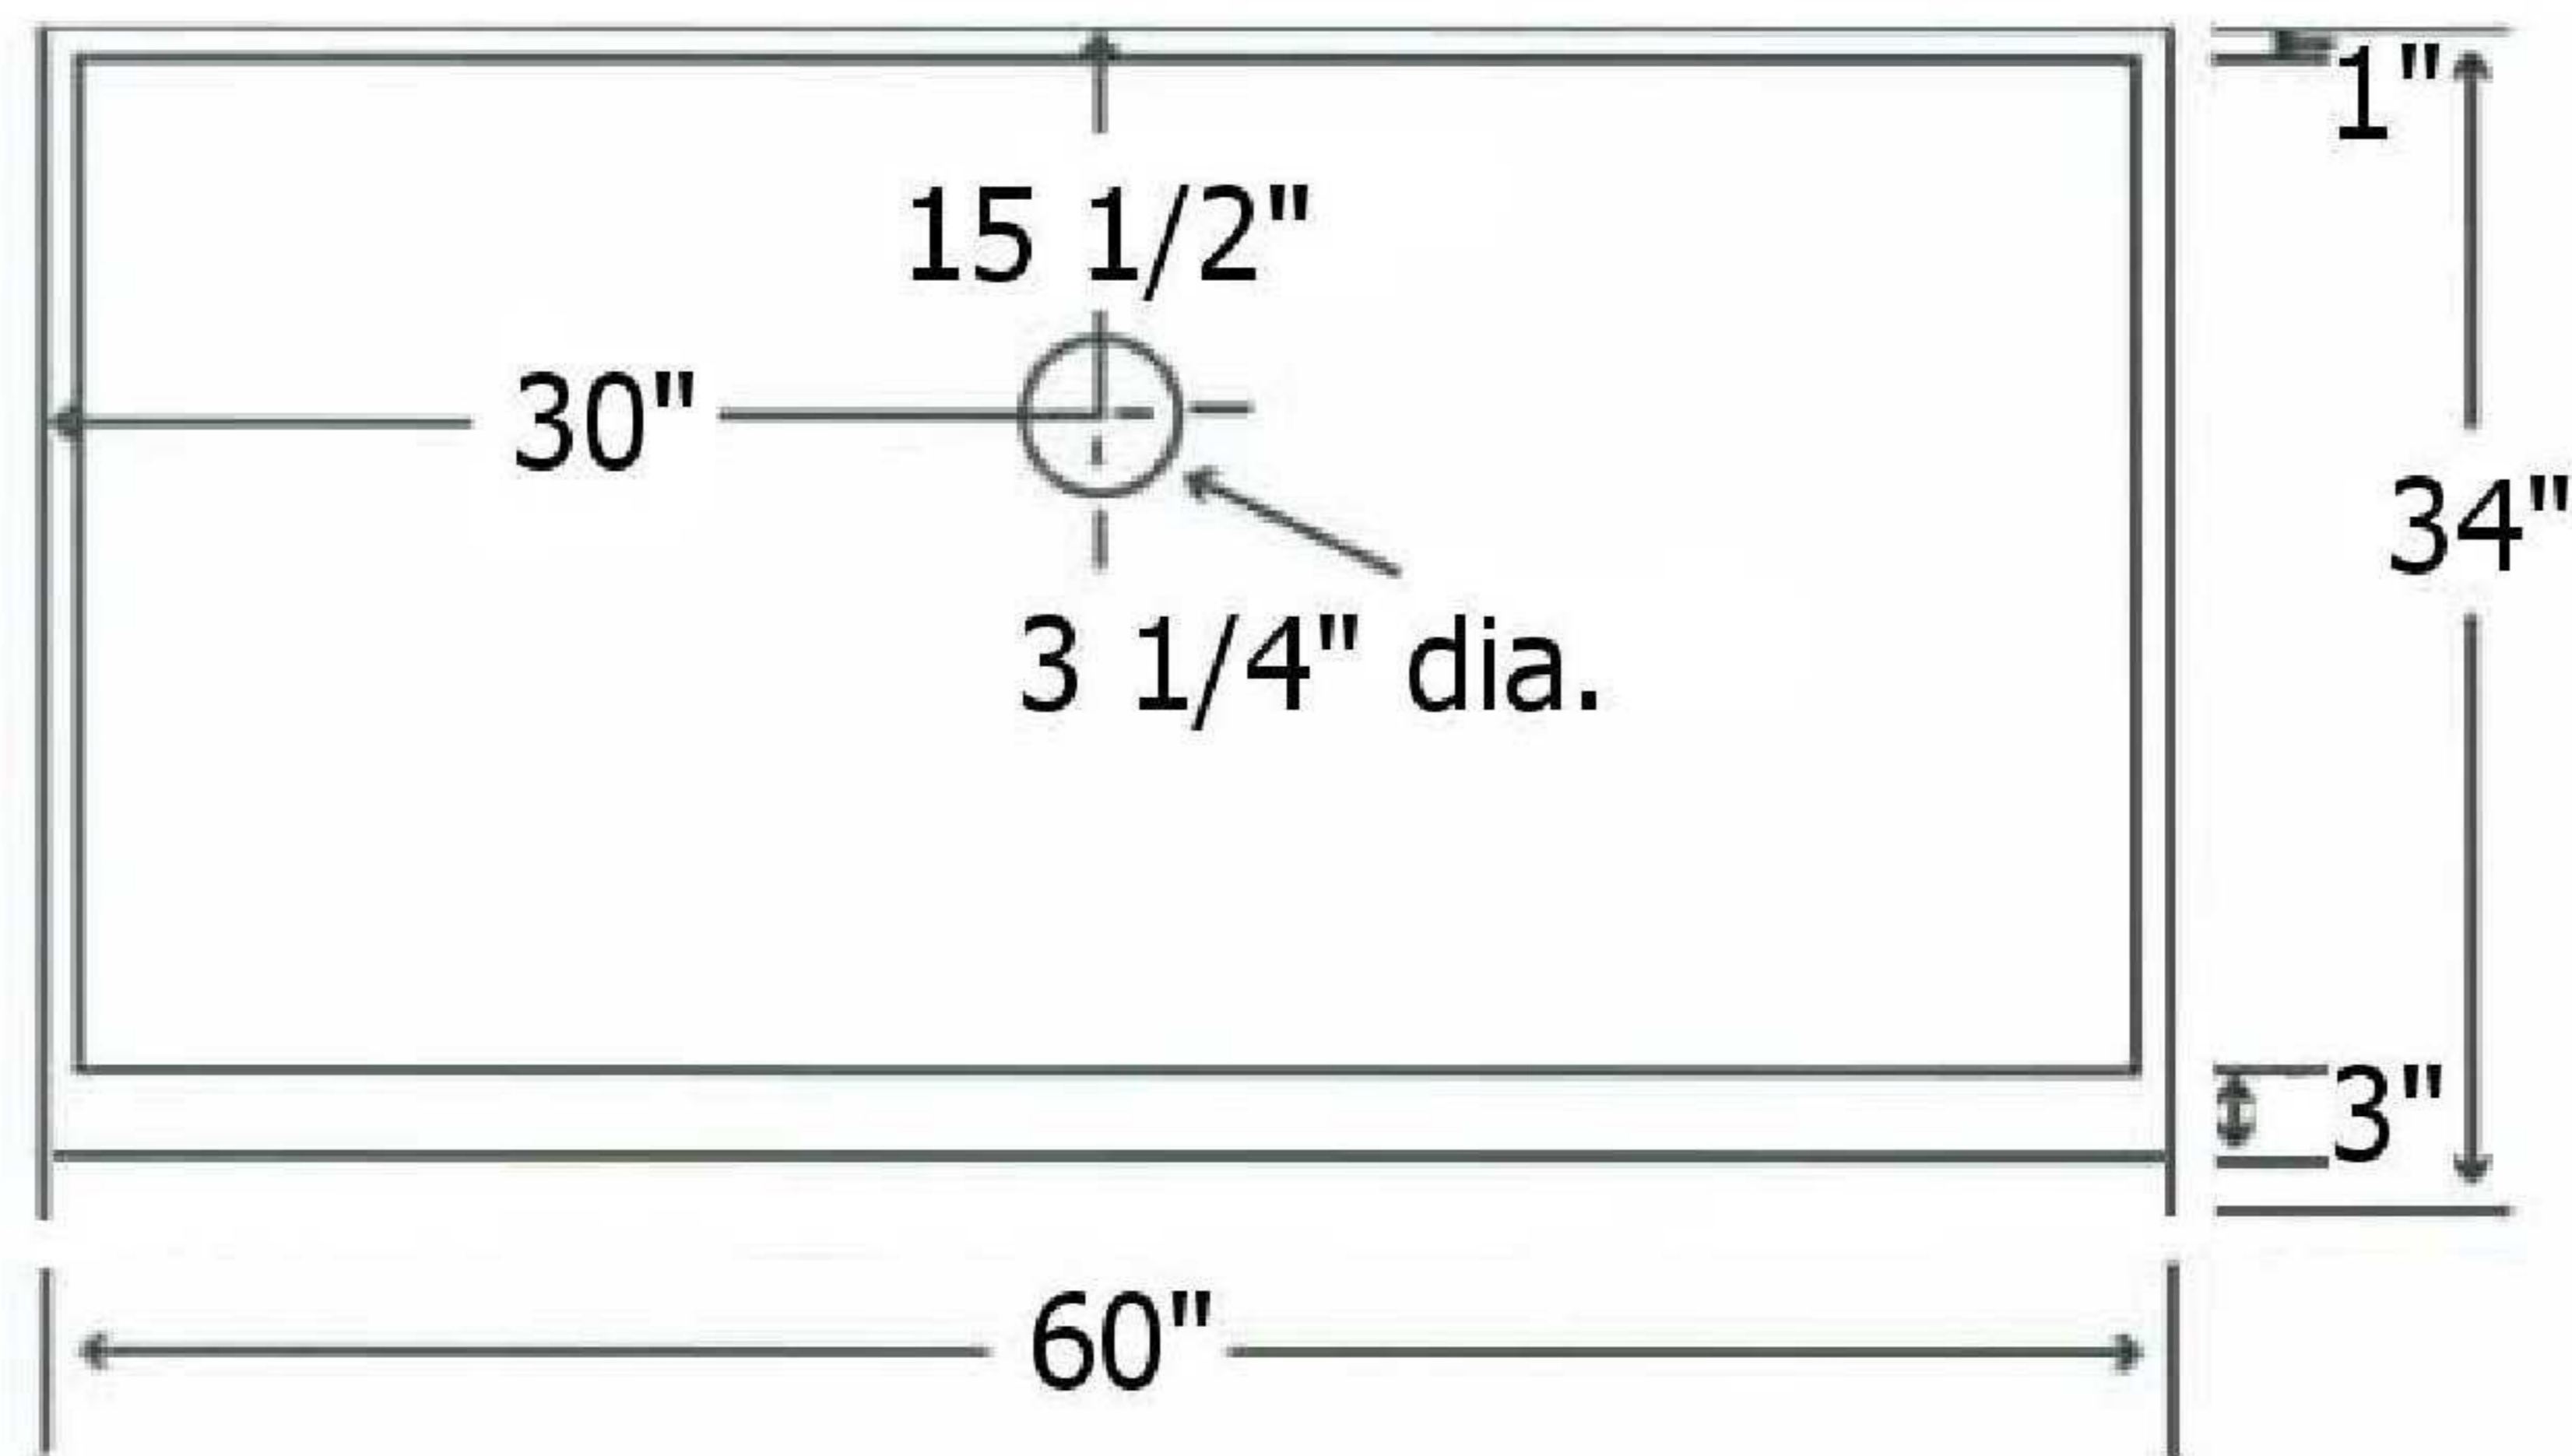

MODEL 60X34 PAN

Width: 60"
Depth: 34"
Height: 8 1/4"

Available in Center Drain only.

Floor to Floor: 1 3/4"

Salo products are independently certified to meet ANSI Z 124 and HUD Bulletin 73A requirements.

(C) 2010 Salo Manufacturing, Inc.