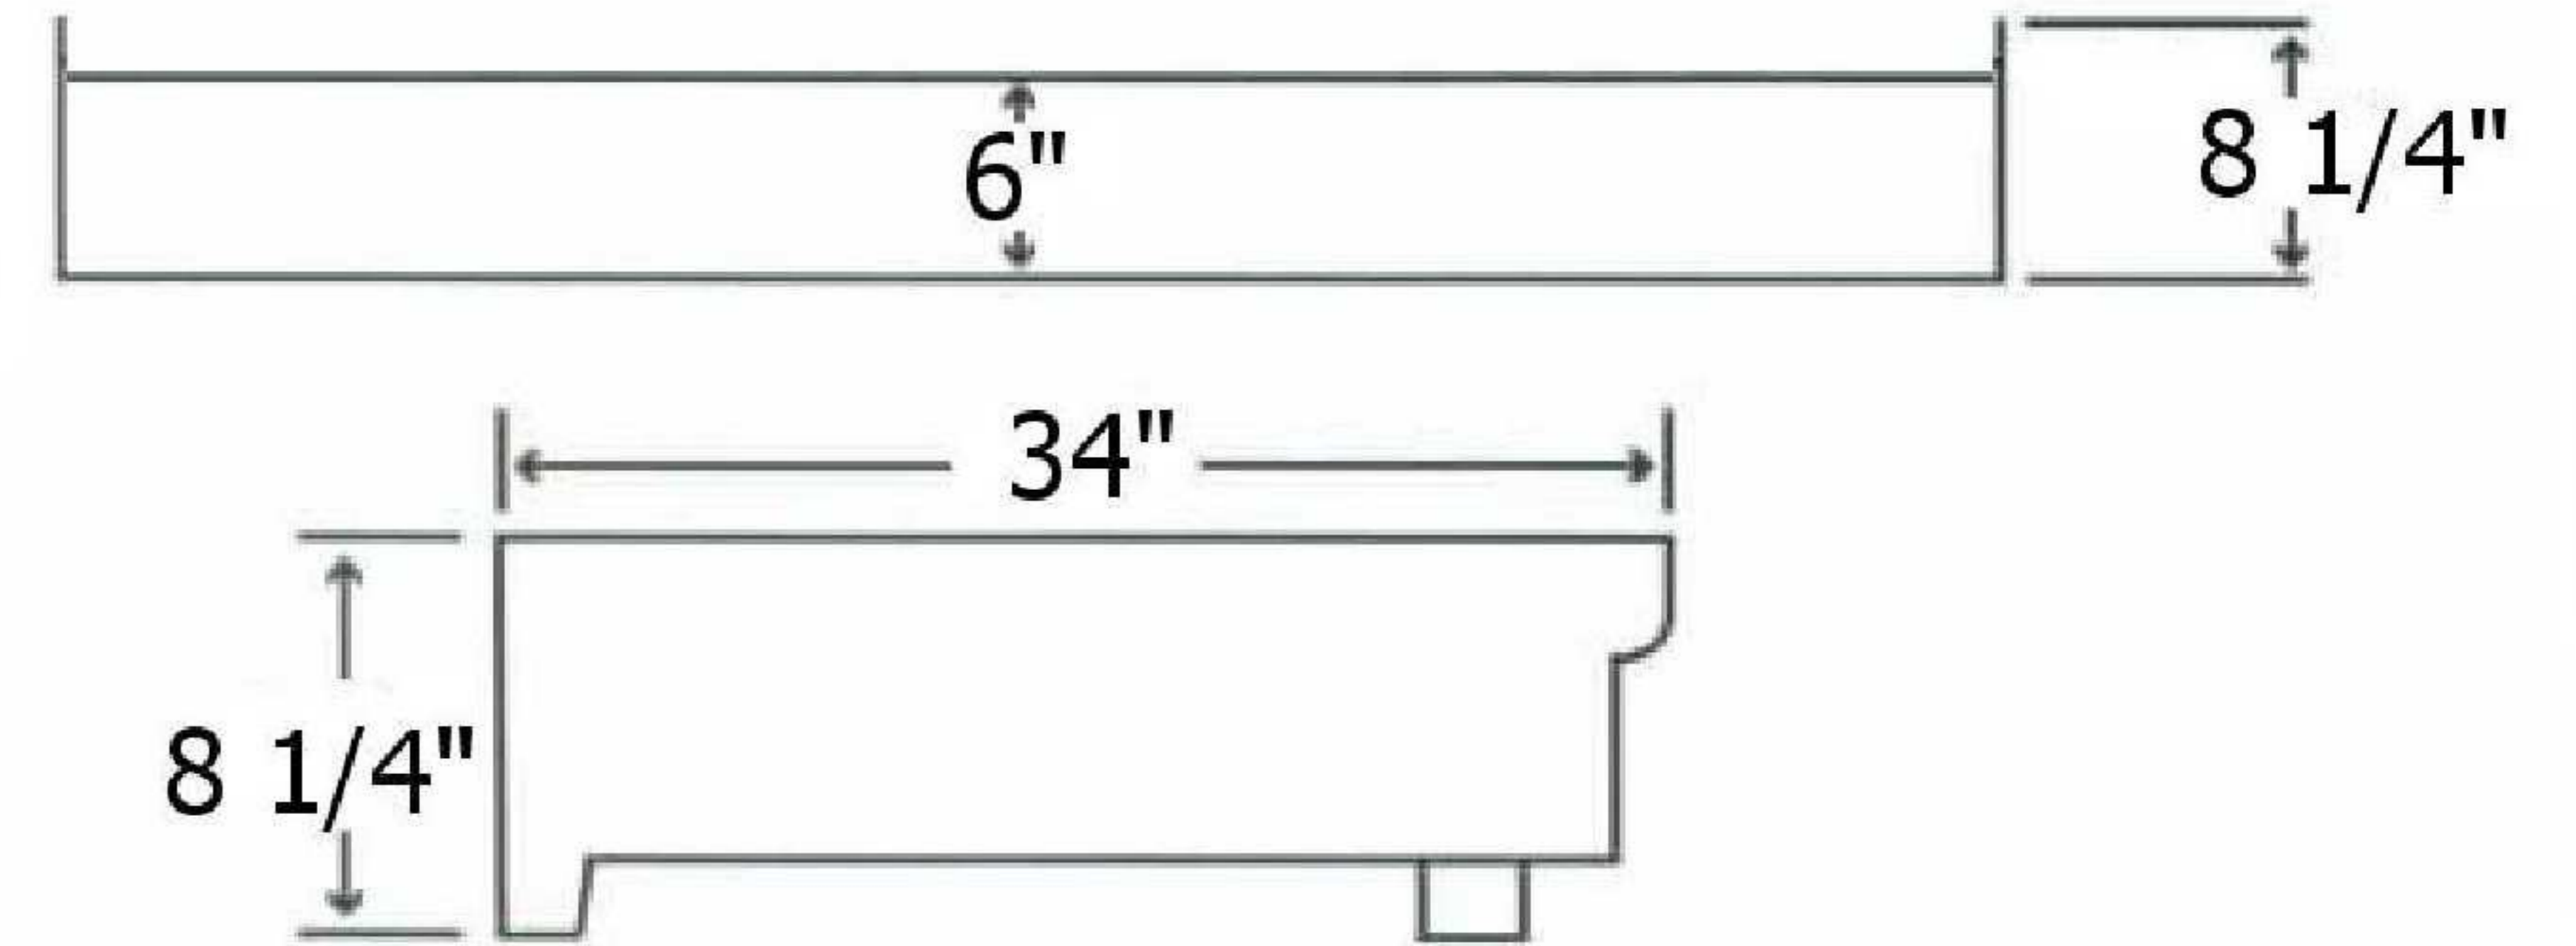

MODEL 60X34 PAN

Width: 60"
Depth: 34"
Height: 8 1/4"

Available in Center Drain only.

Floor to Floor: 1 3/4"

Salo products are independently certified to meet ANSI Z 124 and HUD Bulletin 73A requirements.

(C) 2010 Salo Manufacturing, Inc.