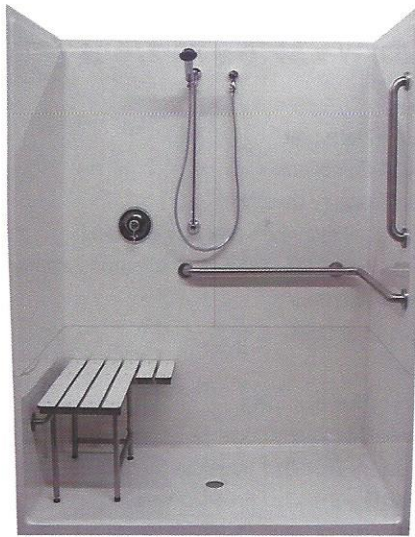

Model S360H

OD: 60"W x 38"D x 78 1/2"H

Features

- Three-Piece unit
- 1 3/4" front threshold; 1/2" interior threshold
- Barrier-Free when properly installed
- Reinforced for seat and grab bar installation
- Non-skid floor
- Gel Coat finish

Options

- LH or RH plumbing
- Available in any color
- Factory-Installed Stainless Steel Grab Bars
- Factory-Installed Fold-Up Seat
- Factory-Installed Plumbing Hardware
- Factory-Installed Stainless Steel Curtain Rod

Model 162-30HBF

OD: 62"W x 33"D x 78 7/8"H

Features

- One-Piece unit
- ADA Compliant
- 3/4" overall threshold
- Barrier-Free when properly installed
- Reinforced for seat and grab bar installation
- Non-skid floor
- Gel Coat finish

Options

- LH or RH plumbing
- Available in any color
- Factory-Installed Stainless Steel Grab Bars
- Factory-Installed Fold-Up Seat
- Factory-Installed Plumbing Hardware
- Factory-Installed Stainless Steel Curtain Rod