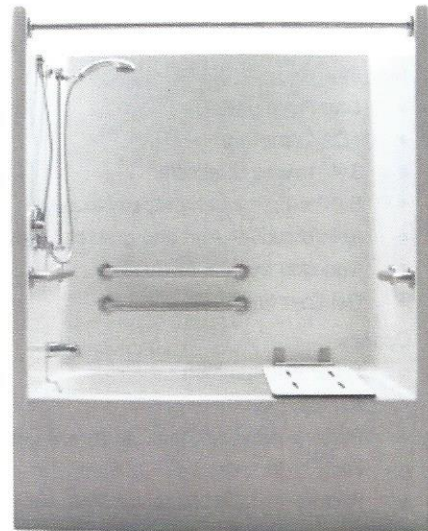

Model T160-30 H

OD: 60"W x 31 1/4"D x 76 3/4"H

Features

- One-Piece unit
- 19" threshold
- Reinforced for seat and grab bar installation
- Non-skid floor
- Gel Coat finish

Options

- LH or RH plumbing
- Available in any color
- Factory-Installed Stainless Steel Grab Bars
- Factory-Installed Fold-Up Seat
- Factory-Installed Plumbing Hardware
- Factory-Installed Stainless Steel Curtain Rod