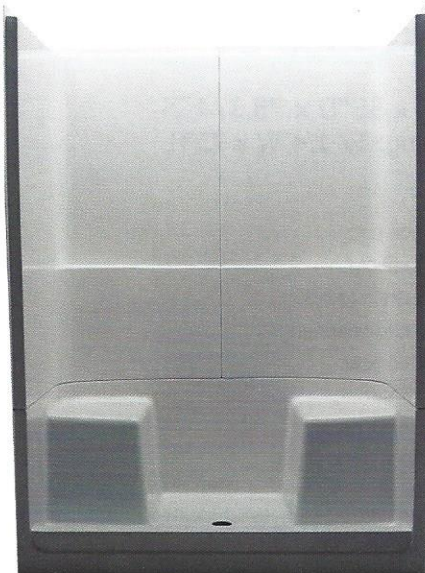

Options

- Dome available
- Two Seat model only
- Available in any color