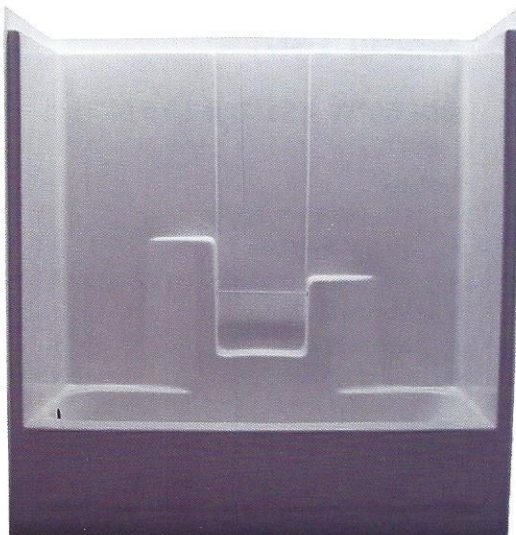

Options

- Available in LH or RH plumbing
- Available in any color

Model T172-32

OD: 72"W x 34"D x 74 3/4"H

Door Opening: 67 7/8"W x 56 1/2"H

Features

- One-Piece unit
- 15 3/4" threshold
- Extra-long bathing well
- Two elevated soap ledges
- Non-skid floor
- Gel Coat finish

Options

- Available in LH or RH plumbing
- Available in any color