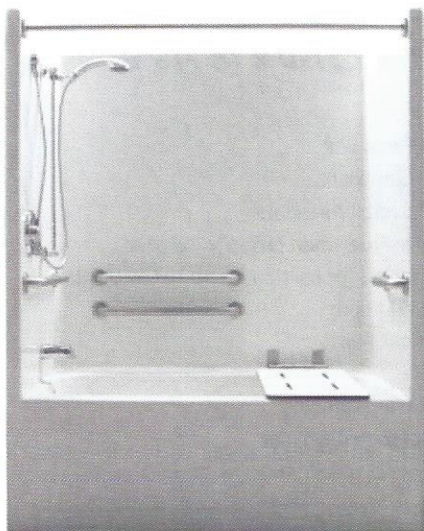

Model T160 H

OD: 60"W x 34 3/8"D x 77"H

Features

- One-Piece unit
- ADA Compliant
- 19" threshold
- Reinforced for seat and grab bar installation
- Non-skid floor
- Gel Coat finish

Options

- LH or RH plumbing
- Available in any color
- Factory-Installed Stainless Steel Grab Bars
- Factory-Installed Fold-Up Seat
- Factory-Installed Plumbing Hardware
- Factory-Installed Stainless Steel Curtain Rod