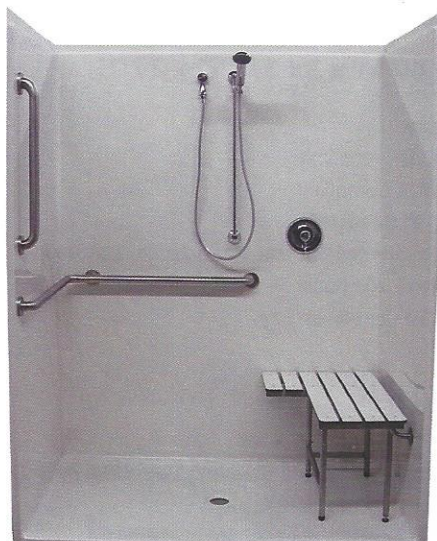

Model 162-34HBF

OD: 62"W x 37"D x 78 7/8"H

Features

- One-Piece unit
- ADA Compliant
- 3/4" overall threshold
- Barrier-Free when properly installed
- Reinforced for seat and grab bar installation
- Non-skid floor
- Gel Coat finish

Options

- LH or RH plumbing
- Available in any color
- Factory-Installed Stainless Steel Grab Bars
- Factory-Installed Fold-Up Seat
- Factory-Installed Plumbing Hardware
- Factory-Installed Stainless Steel Curtain Rod