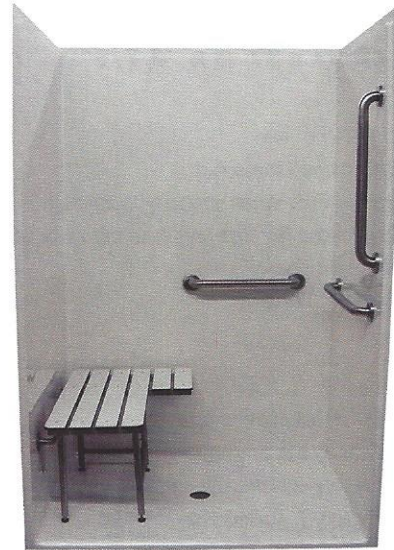

Options

- LH or RH plumbing
- Available in any color
- Factory-Installed Stainless Steel Grab Bars
- Factory-Installed Fold-Up Seat
- Factory-Installed Plumbing Hardware
- Factory-Installed Stainless Steel Curtain Rod