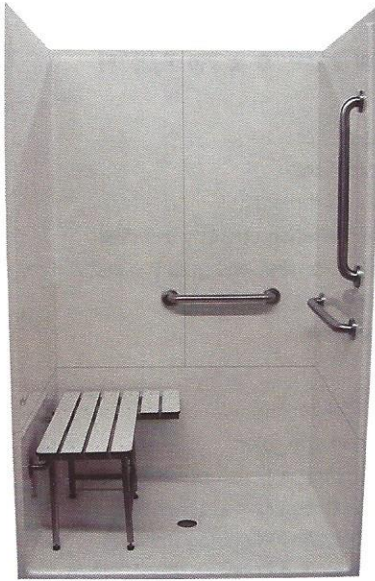

Model 348HBF

OD: 48"W x 39"D x 78 7/8"H

Features

- Three-Piece unit
- 3/4" overall threshold
- Barrier-Free when properly installed
- Reinforced for seat and grab bar installation
- Non-skid floor
- Gel Coat finish

Options

- LH or RH plumbing
- Available in any color
- Factory-Installed Stainless Steel Grab Bars
- Factory-Installed Fold-Up Seat
- Factory-Installed Plumbing Hardware
- Factory-Installed Stainless Steel Curtain Rod

Model 150HBF

OD: 50"W x 39"D x 78 7/8"H

Features

- One-Piece unit
- 3/4" overall threshold
- Barrier-Free when properly installed
- Reinforced for seat and grab bar installation
- Non-skid floor
- Gel Coat finish

Options

- LH or RH plumbing
- Available in any color
- Factory-Installed Stainless Steel Grab Bars
- Factory-Installed Fold-Up Seat
- Factory-Installed Plumbing Hardware
- Factory-Installed Stainless Steel Curtain Rod

Model S160H

OD: 60"W x 38"D x 78 1/2"H

Features

- One-Piece unit
- 1 3/4" front threshold; 1/2" interior threshold
- Barrier-Free when properly installed
- Reinforced for seat and grab bar installation
- Non-skid floor
- Gel Coat finish

Options

- LH or RH plumbing
- Available in any color
- Factory-Installed Stainless Steel Grab Bars
- Factory-Installed Fold-Up Seat
- Factory-Installed Plumbing Hardware
- Factory-Installed Stainless Steel Curtain Rod