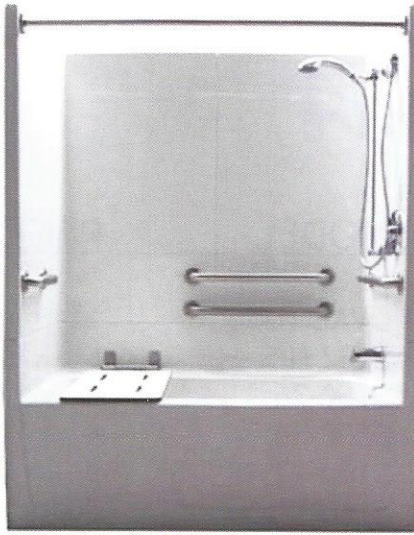

Model T160 H

OD: 60"W x 34 3/8"D x 77"H

Features

- One-Piece unit
- ADA Compliant
- 19" threshold
- Reinforced for seat and grab bar installation
- Non-skid floor
- Gel Coat finish

Options

- LH or RH plumbing
- Available in any color
- Factory-Installed Stainless Steel Grab Bars
- Factory-Installed Fold-Up Seat
- Factory-Installed Plumbing Hardware
- Factory-Installed Stainless Steel Curtain Rod