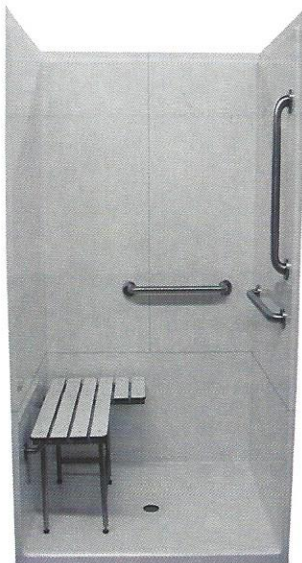

Superior Living

Salo™ Superior Living Collection products are designed with superior beauty, comfort, and functionality in mind. Each unit has a minimal threshold for easy entrance. These units come with a multitude of options to fit the individual needs of each user, with several sizes available as multi-piece remodeling units.

Fully compliant ADA units are available with a Barrier-Free style threshold.

Model 138H

OD: 38 1/4"W x 38 3/4"D x 78"H

Features

- One-Piece unit
- 1 3/4" front threshold; 1/2" interior threshold
- Barrier-Free when properly installed
- Reinforced for seat and grab bar installation
- Non-skid floor
- Gel Coat finish

Options

- LH or RH plumbing
- Available in any color
- Factory-Installed Stainless Steel Grab Bars
- Factory-Installed Fold-Up Seat
- Factory-Installed Plumbing Hardware
- Factory-Installed Stainless Steel Curtain Rod

Model 338H

OD: 38 1/4"W x 38 3/4"D x 78"H

Features

- Three-Piece unit
- 1 3/4" front threshold; 1/2" interior threshold
- Barrier-Free when properly installed
- Reinforced for seat and grab bar installation
- Non-skid floor
- Gel Coat finish

Options

- LH or RH plumbing
- Available in any color
- Factory-Installed Stainless Steel Grab Bars
- Factory-Installed Fold-Up Seat
- Factory-Installed Plumbing Hardware
- Factory-Installed Stainless Steel Curtain Rod