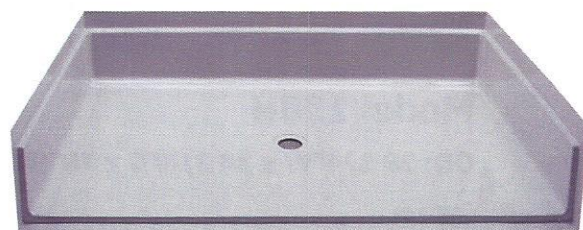

Model SED6034 ES Base

OD: 60"W x 35"D x 25"H

Features

- 6 1/4" threshold
- *Above Floor Rough-In model of SED6034 Base*
- LH or RH drain location
- Vertical tile flange
- Non-skid floor
- Gel Coat finish

Options

- LH or RH plumbing only (seat located on opposite wall)
- Available in any color

Model 38HBF Pan

OD: 38"W x 39"D x 8"H

Features

- 3/4" overall threshold
- Vertical tile flange
- Non-skid floor
- Gel Coat finish

Options

- Available in any color

SHOWER BASES

Model 48HBF Pan

OD: 48"W x 39"D x 8"H

Features

- 3/4" overall threshold
- Vertical tile flange
- Non-skid floor
- Gel Coat finish

Options

- Available in any color

Model 62HBF Pan

OD: 62"W x 39"D x 8"H

Features

- 3/4" overall threshold
- Vertical tile flange
- Non-skid floor
- Gel Coat finish

Options

- Available in any color