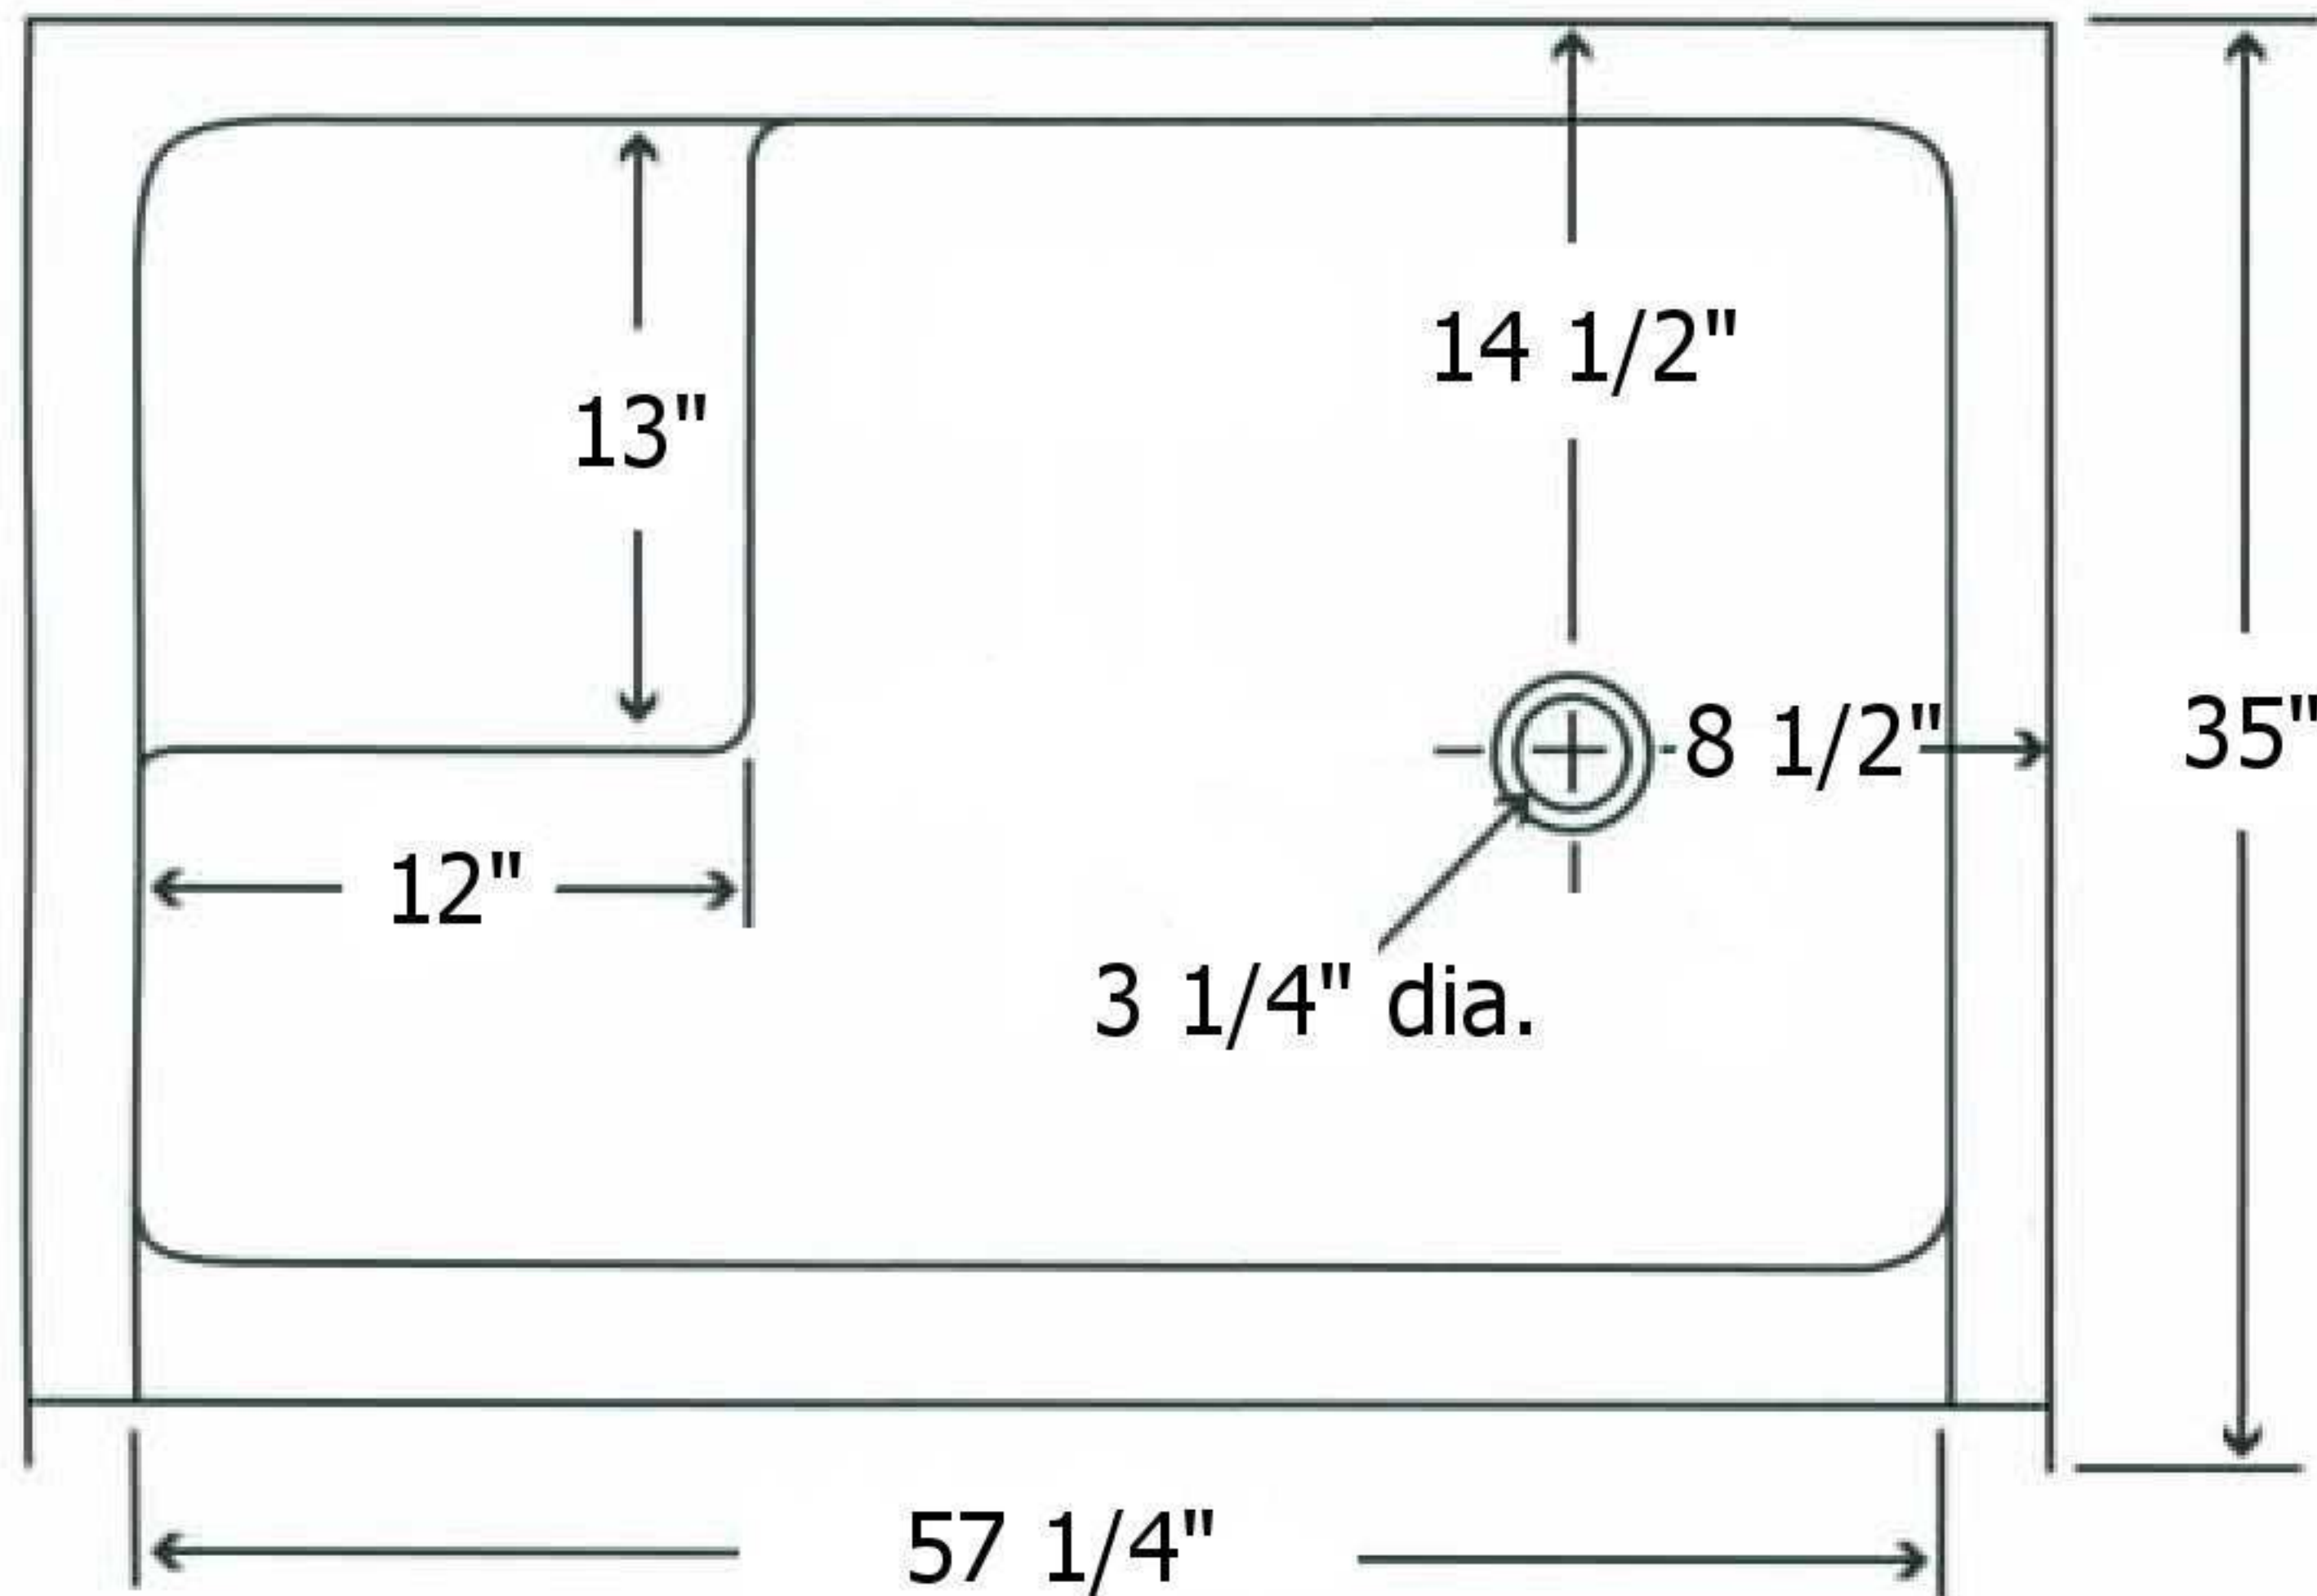

## MODEL SED6034 BASE

Width: 60"  
 Depth: 35"  
 Height: 24 1/4"

Units available in:  
 Left-Hand Model: LH drain location/RH seat  
 Right-Hand Model: RH drain location/LH seat

Floor to Floor: 2"

All dimensions may vary.

Salo products are independently certified to meet ANSI Z 124 and HUD Bulletin 73A requirements.