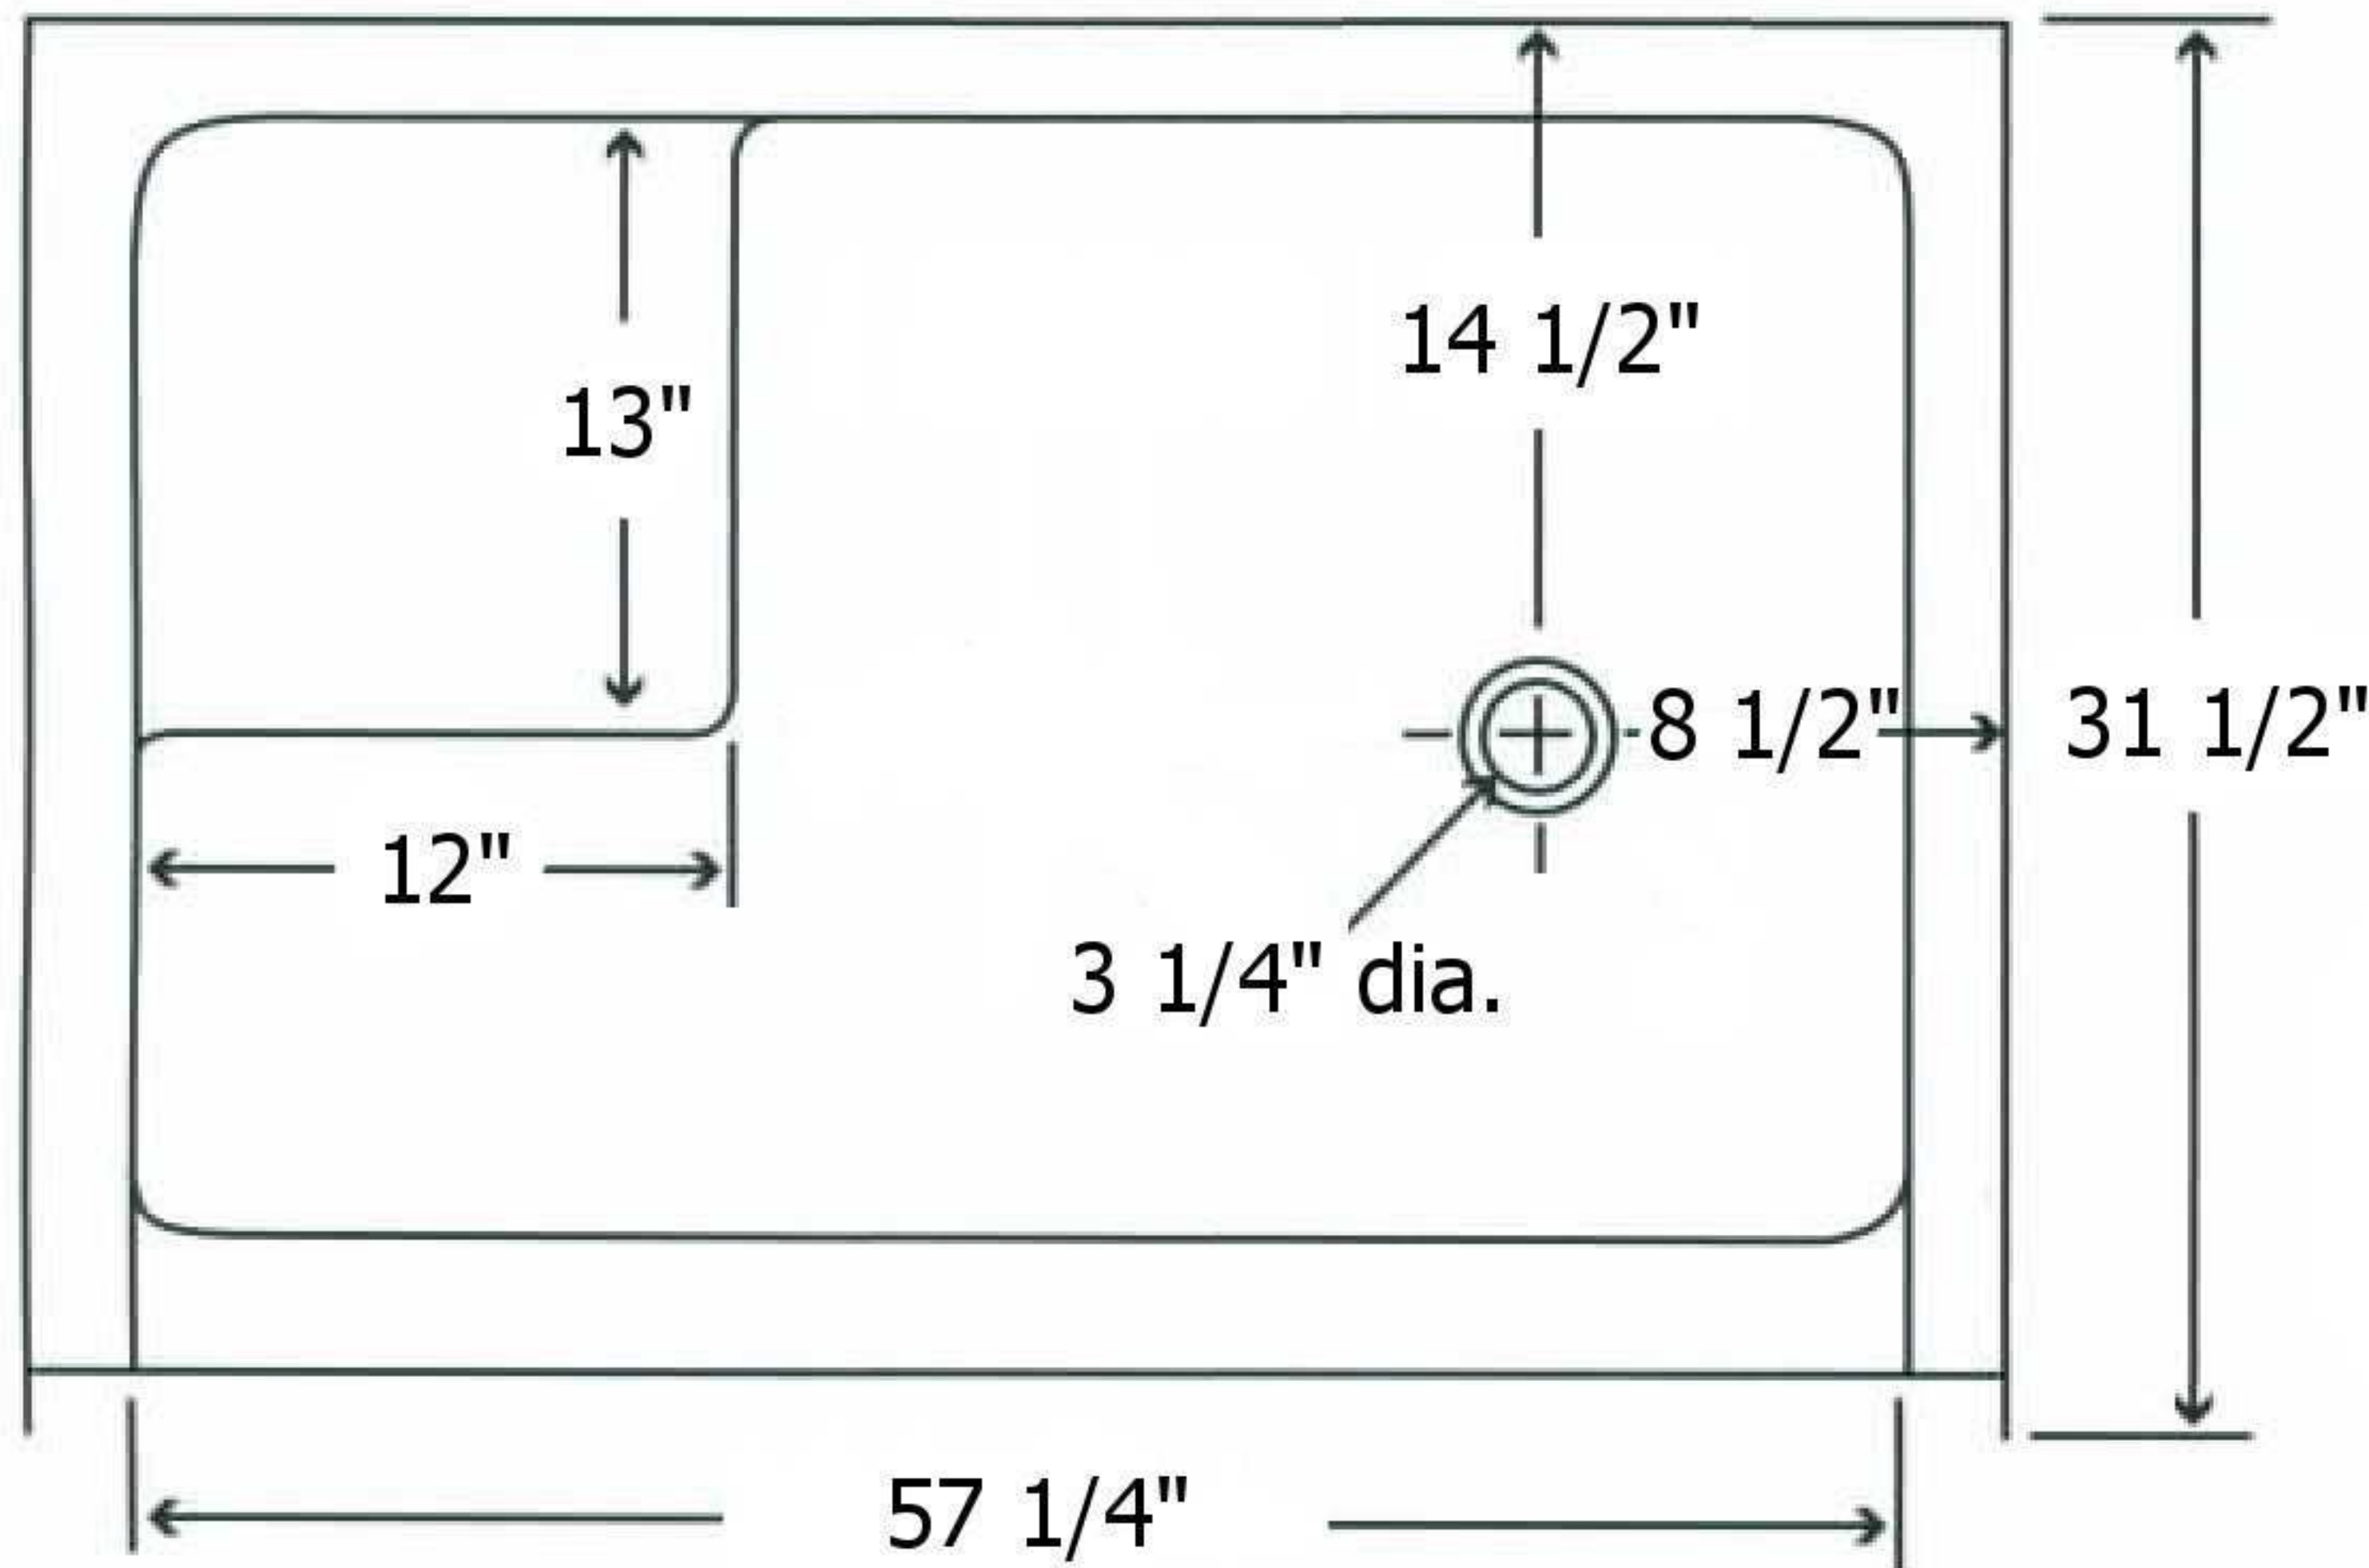

MODEL SED6030 BASE

Width: 60"
 Depth: 31 1/2"
 Height: 24 1/4"

Units available in:
 Left-Hand Model: LH drain location/RH seat
 Right-Hand Model: RH drain location/LH seat

Floor to Floor: 2"

All dimensions may vary.

Salo products are independently certified to meet ANSI Z 124 and HUD Bulletin 73A requirements.