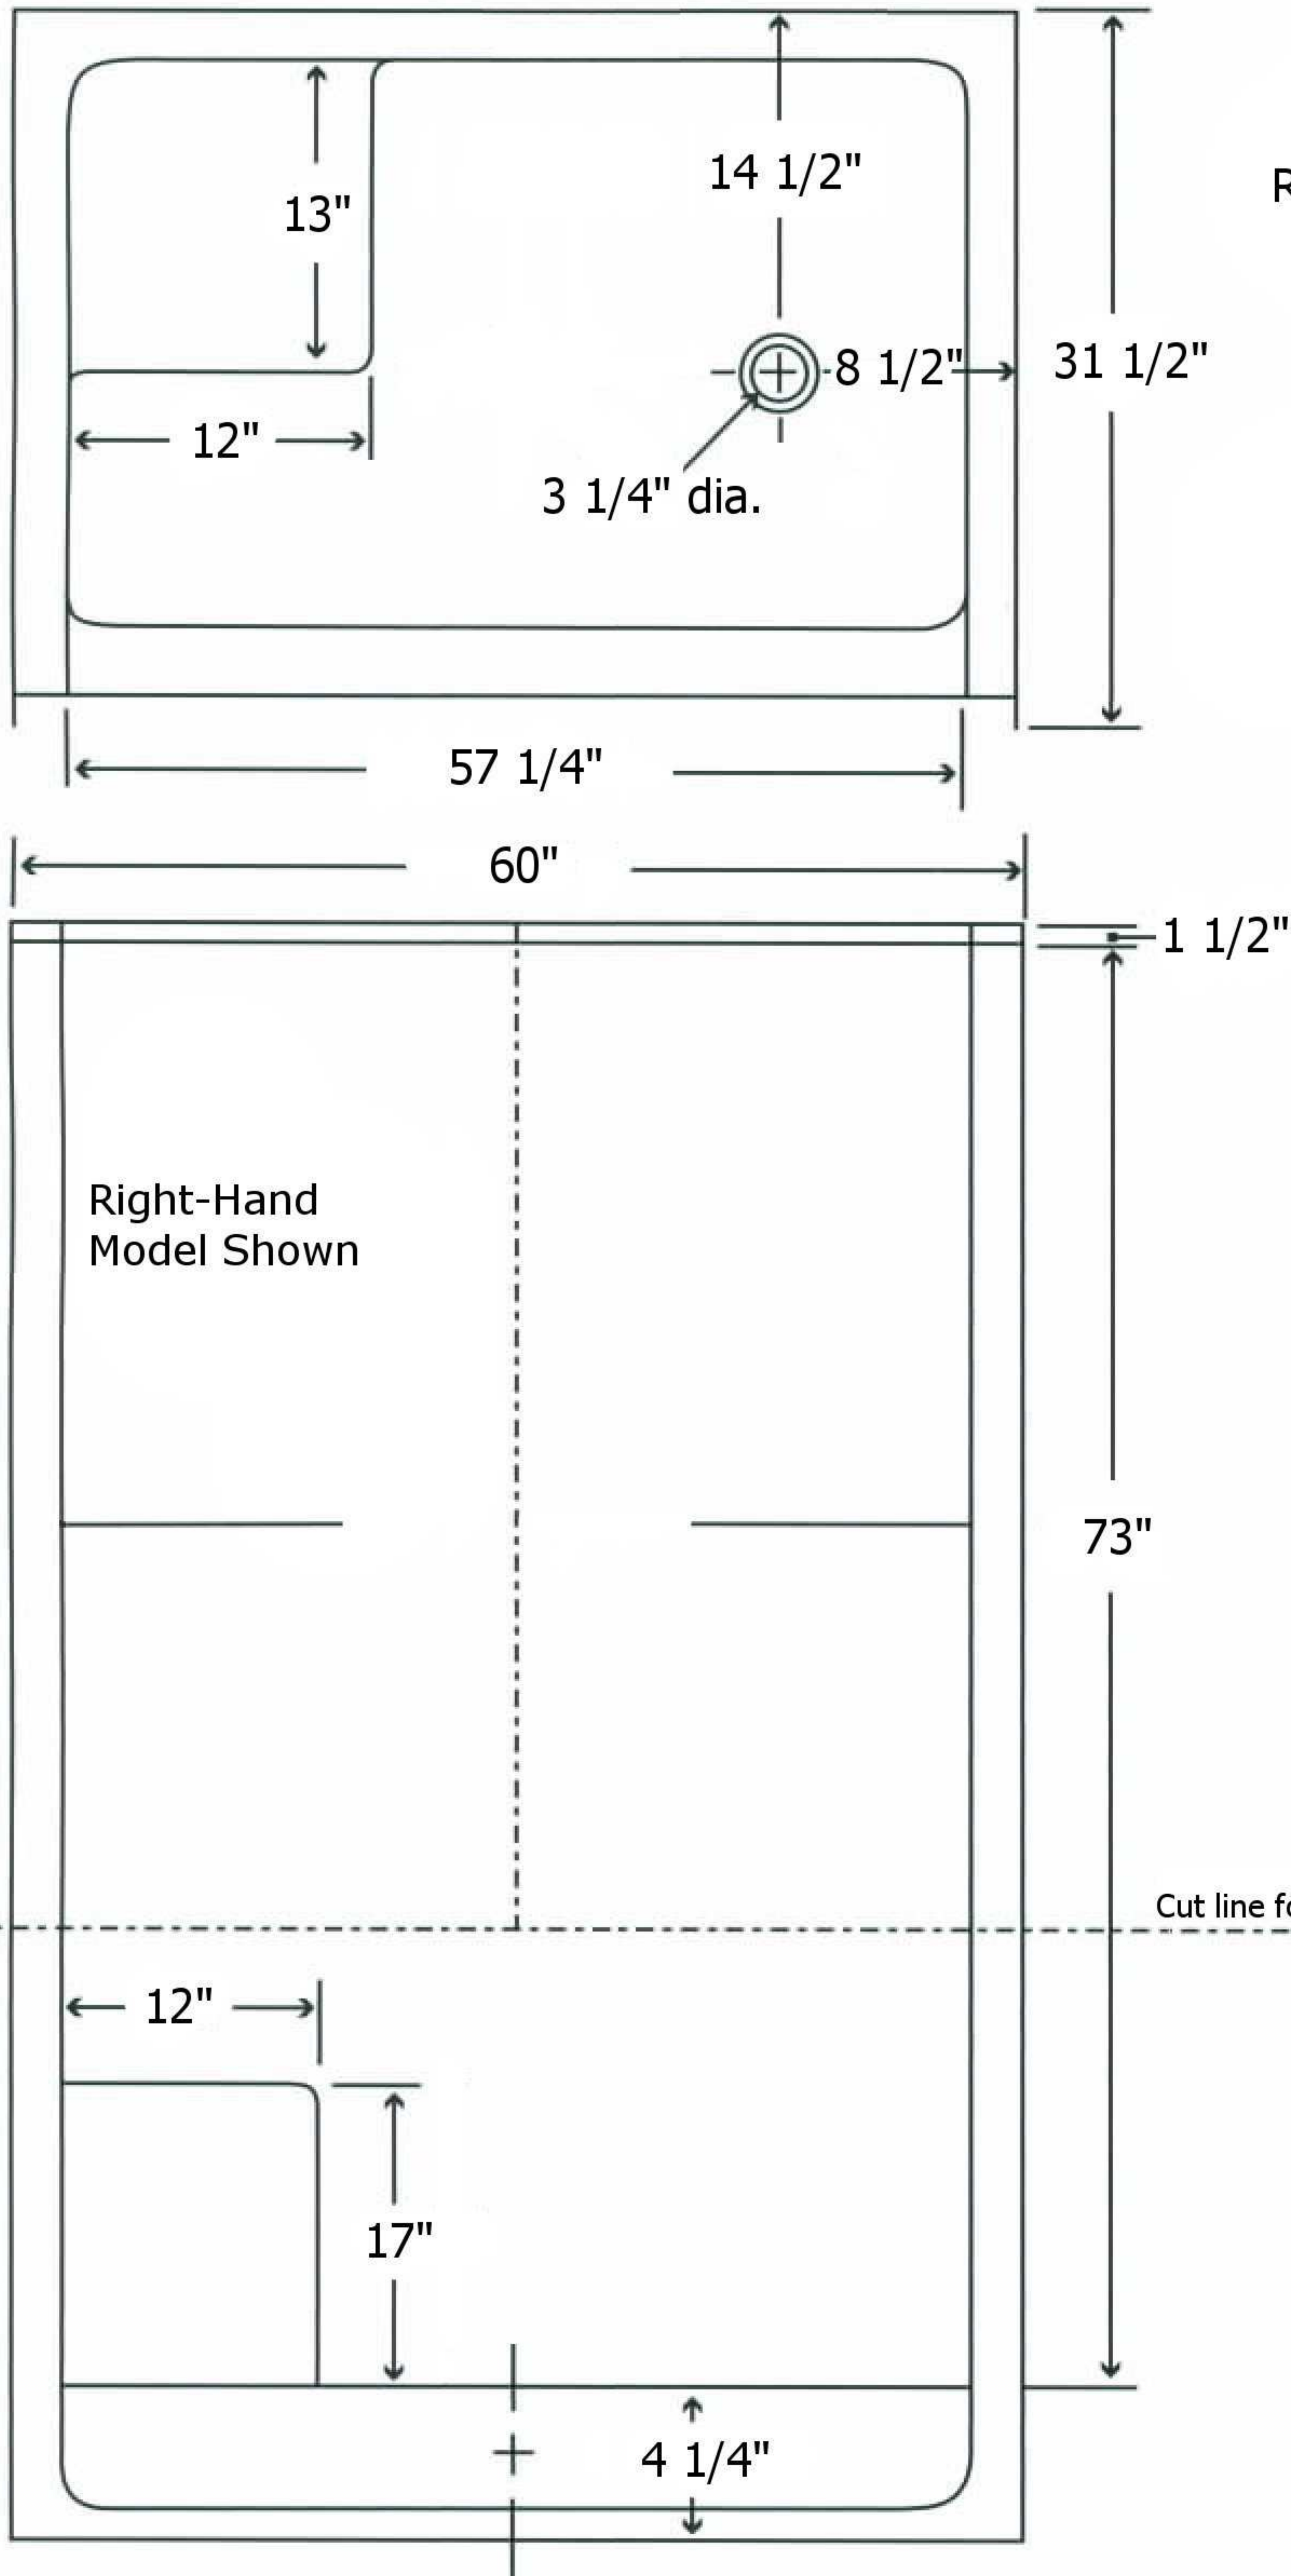

MODEL SED360-30 3-piece remodeler

Width: 60"
Depth: 31 1/2"
Height: 78 3/4"

Units available in:
Left-Hand Model: LH drain location/RH seat
Right-Hand Model: RH drain location/LH seat

Floor to Floor: 2"

All dimensions may vary.

Salo products are independently certified to meet ANSI Z 124 and HUD Bulletin 73A requirements.