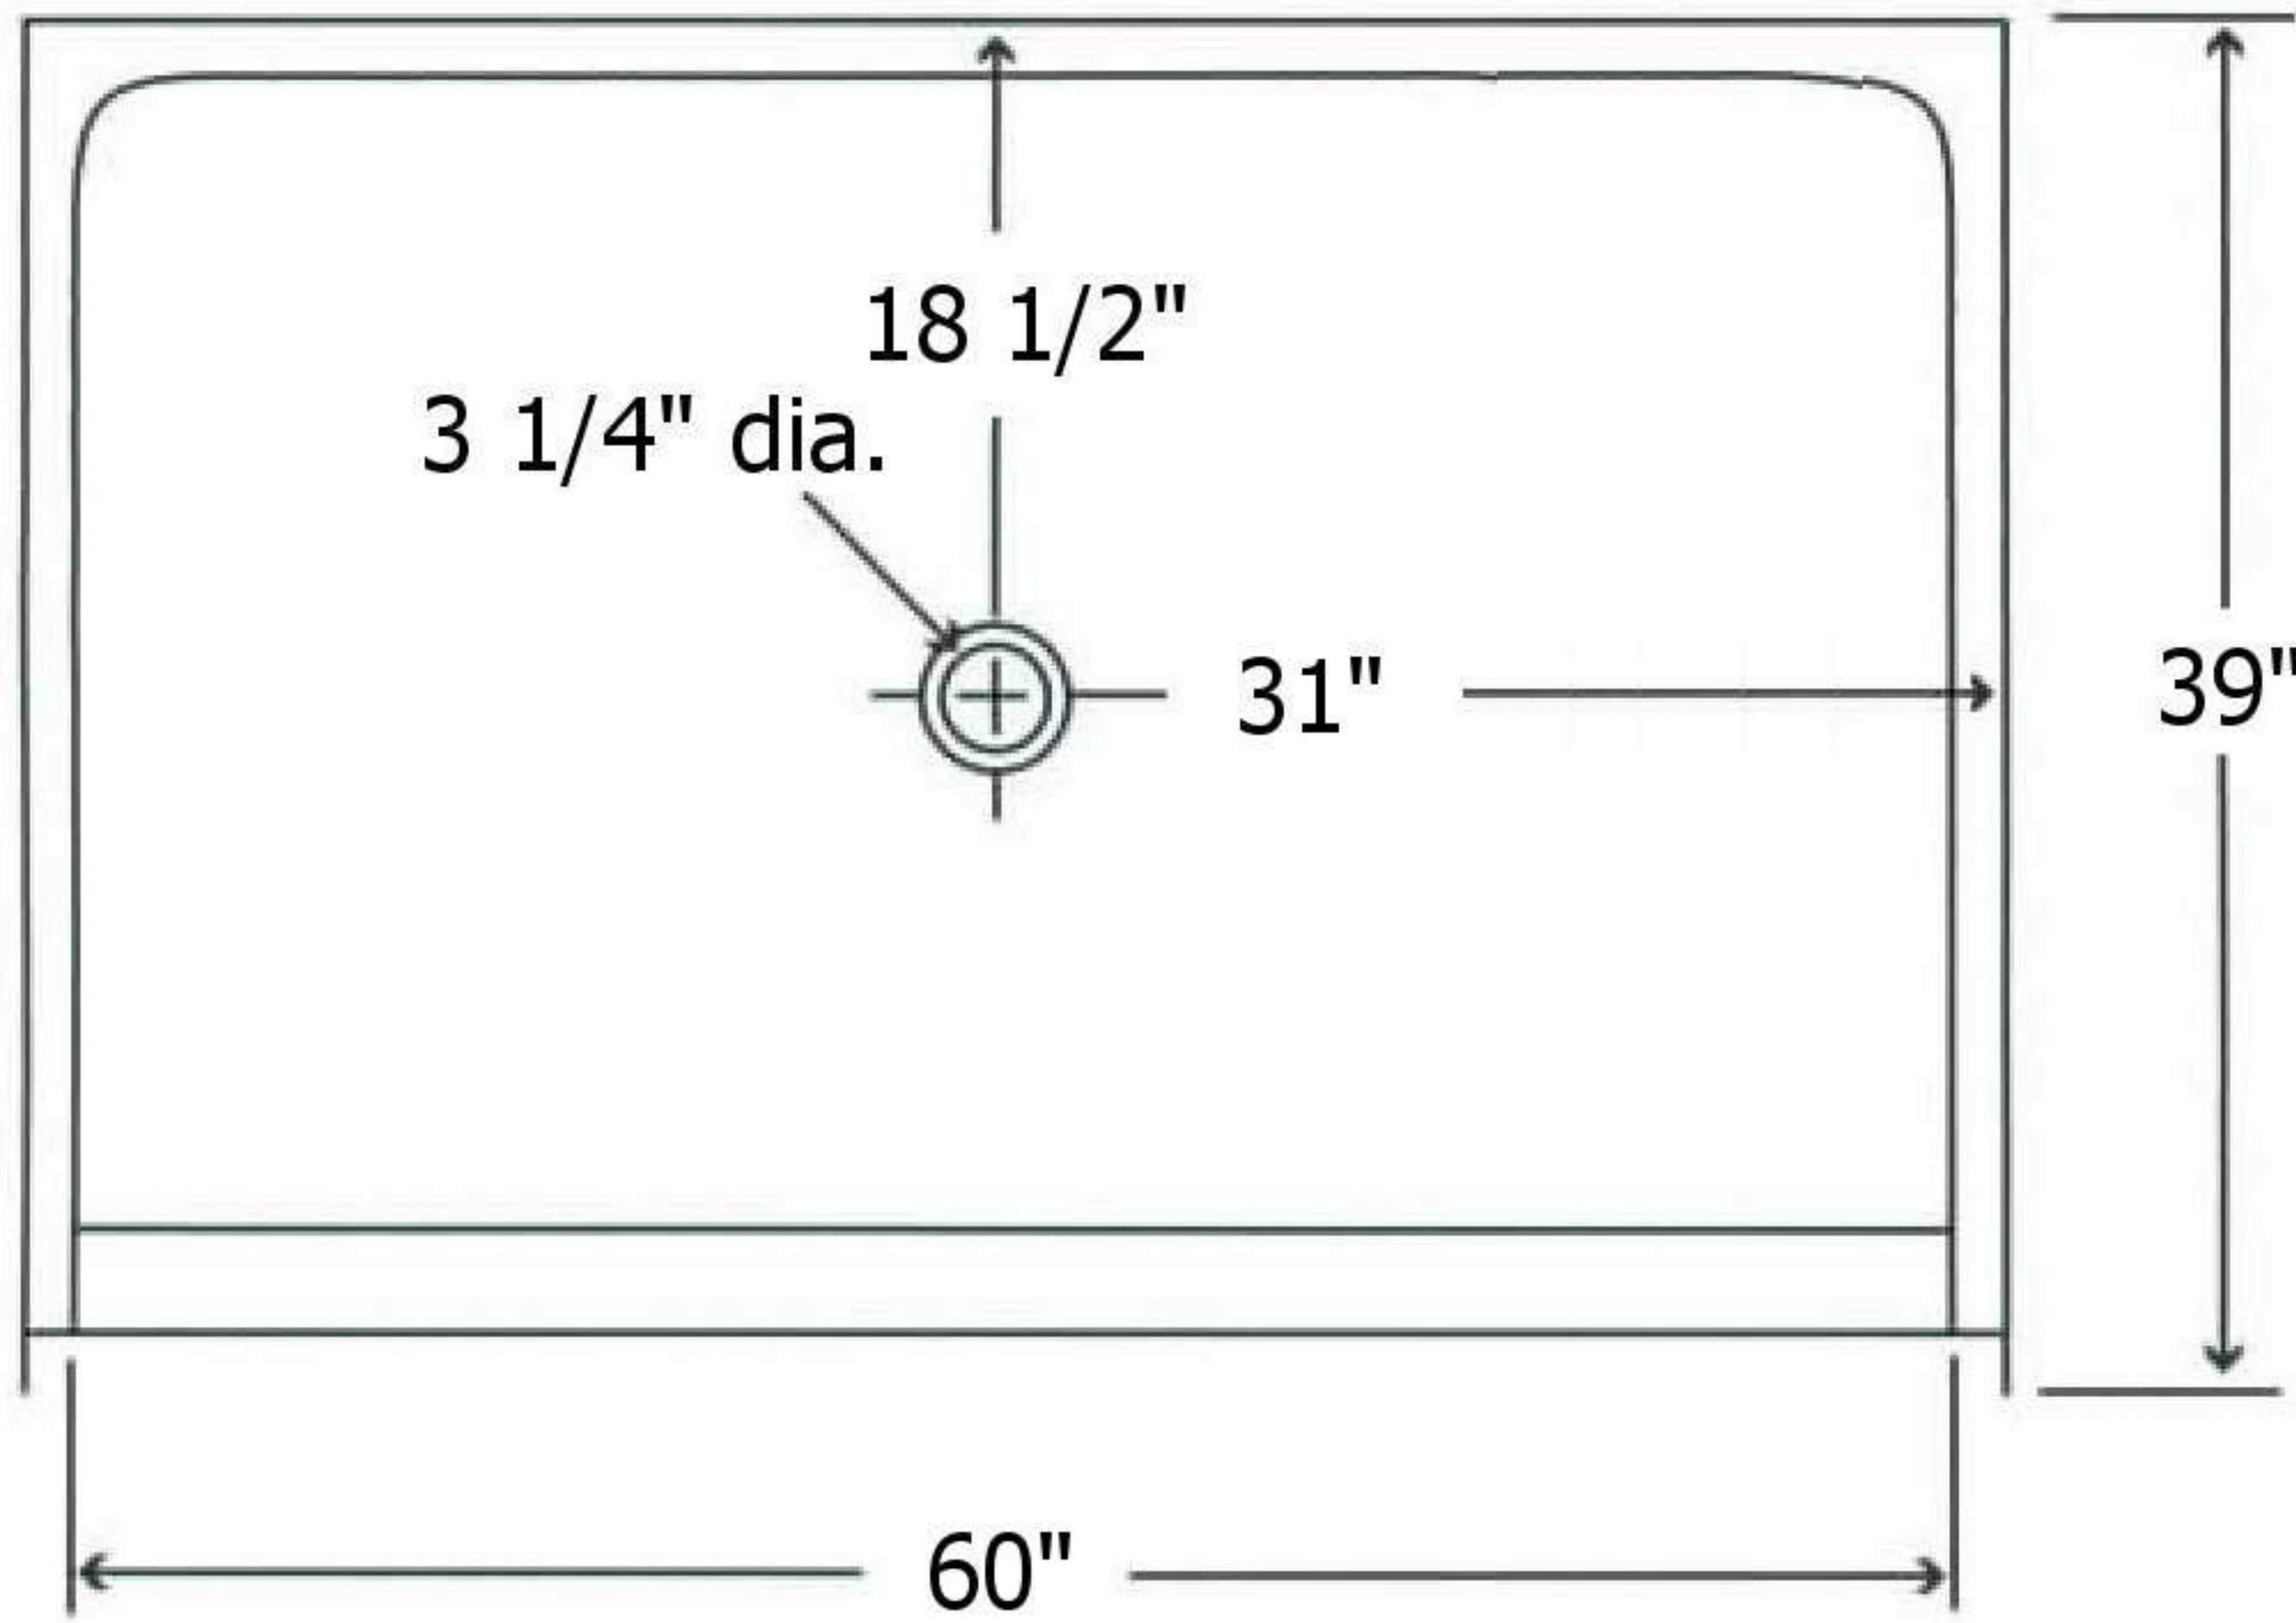

MODEL 62HBF PAN

Width: 62"
Depth: 39"
Height: 8"

Handicap Accessible

Barrier-Free 3/4" threshold

All dimensions may vary.

Salo products are independently certified to meet ANSI Z 124 and HUD Bulletin 73A requirements.