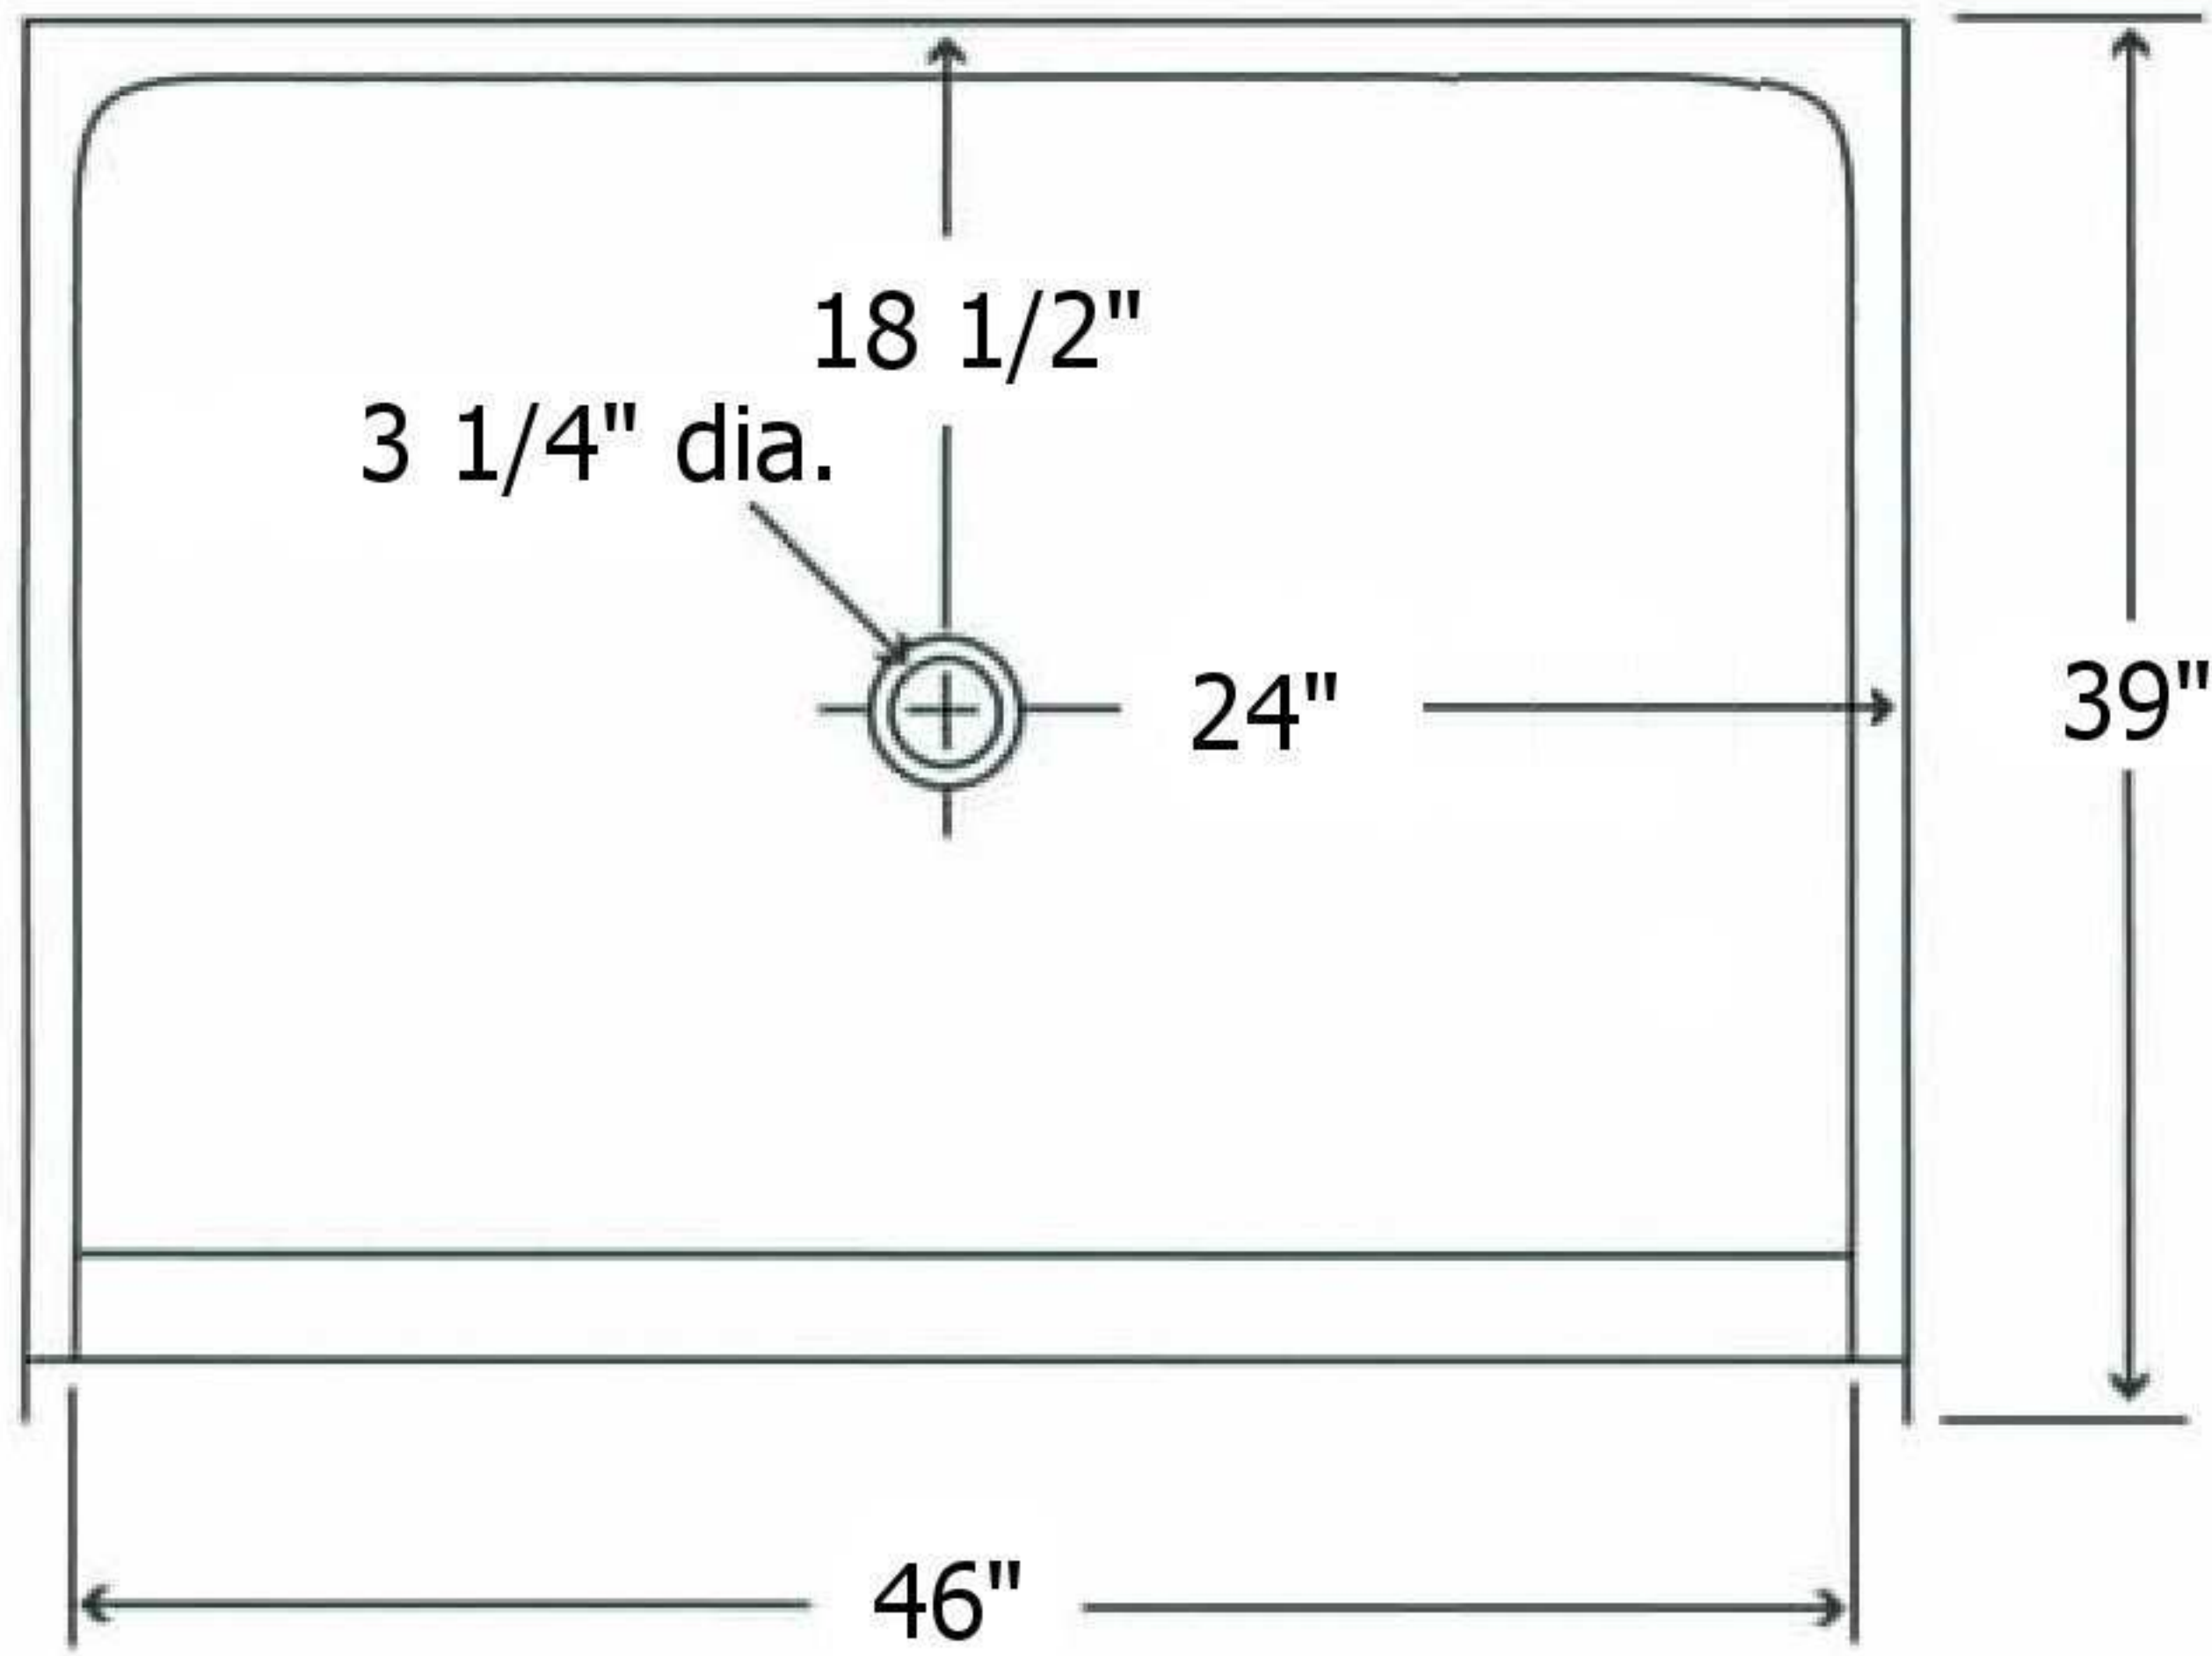

MODEL 48HBF PAN

Width: 48"
 Depth: 39"
 Height: 8"

Handicap Accessible

Barrier-Free 3/4" threshold

All dimensions may vary.

Salo products are independently certified to meet ANSI Z 124 and HUD Bulletin 73A requirements.