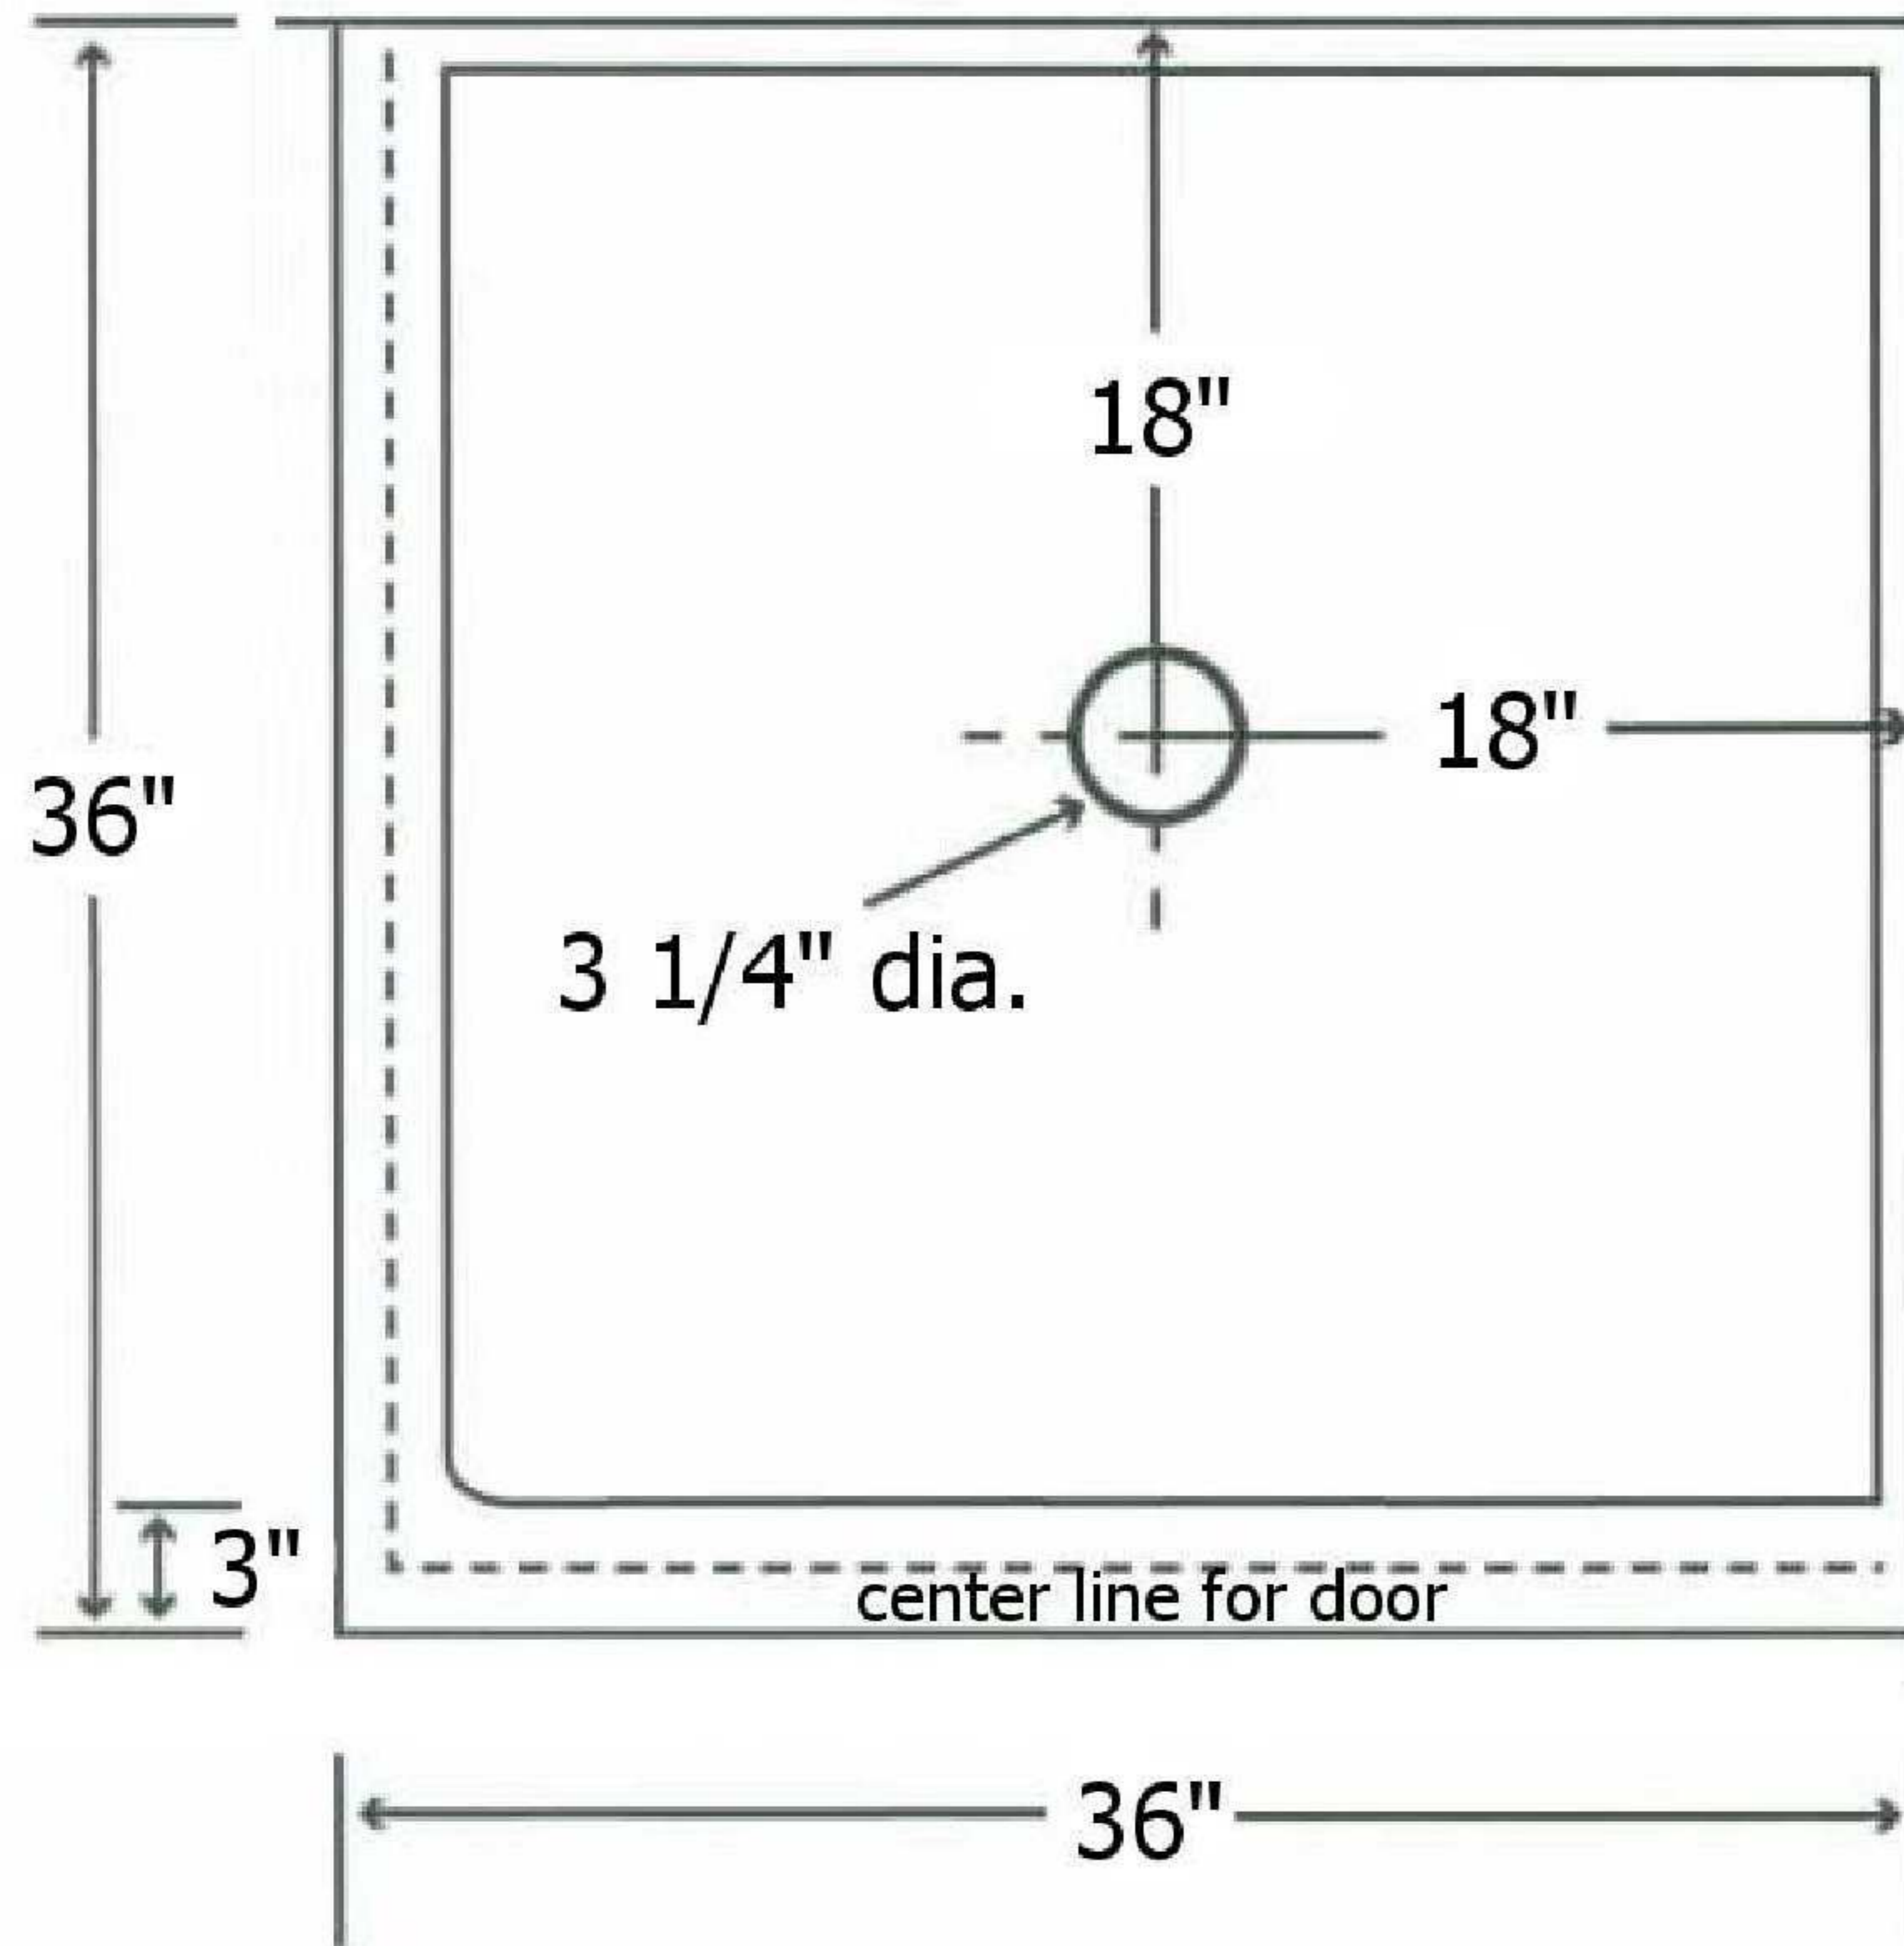

MODEL 36X36 2S PAN

Width: 36"
Depth: 36"
Height: 6"

Floor to Floor: 1 1/4"

All dimensions may vary.

Salo products are independently certified to meet ANSI Z 124 and HUD Bulletin 73A requirements.