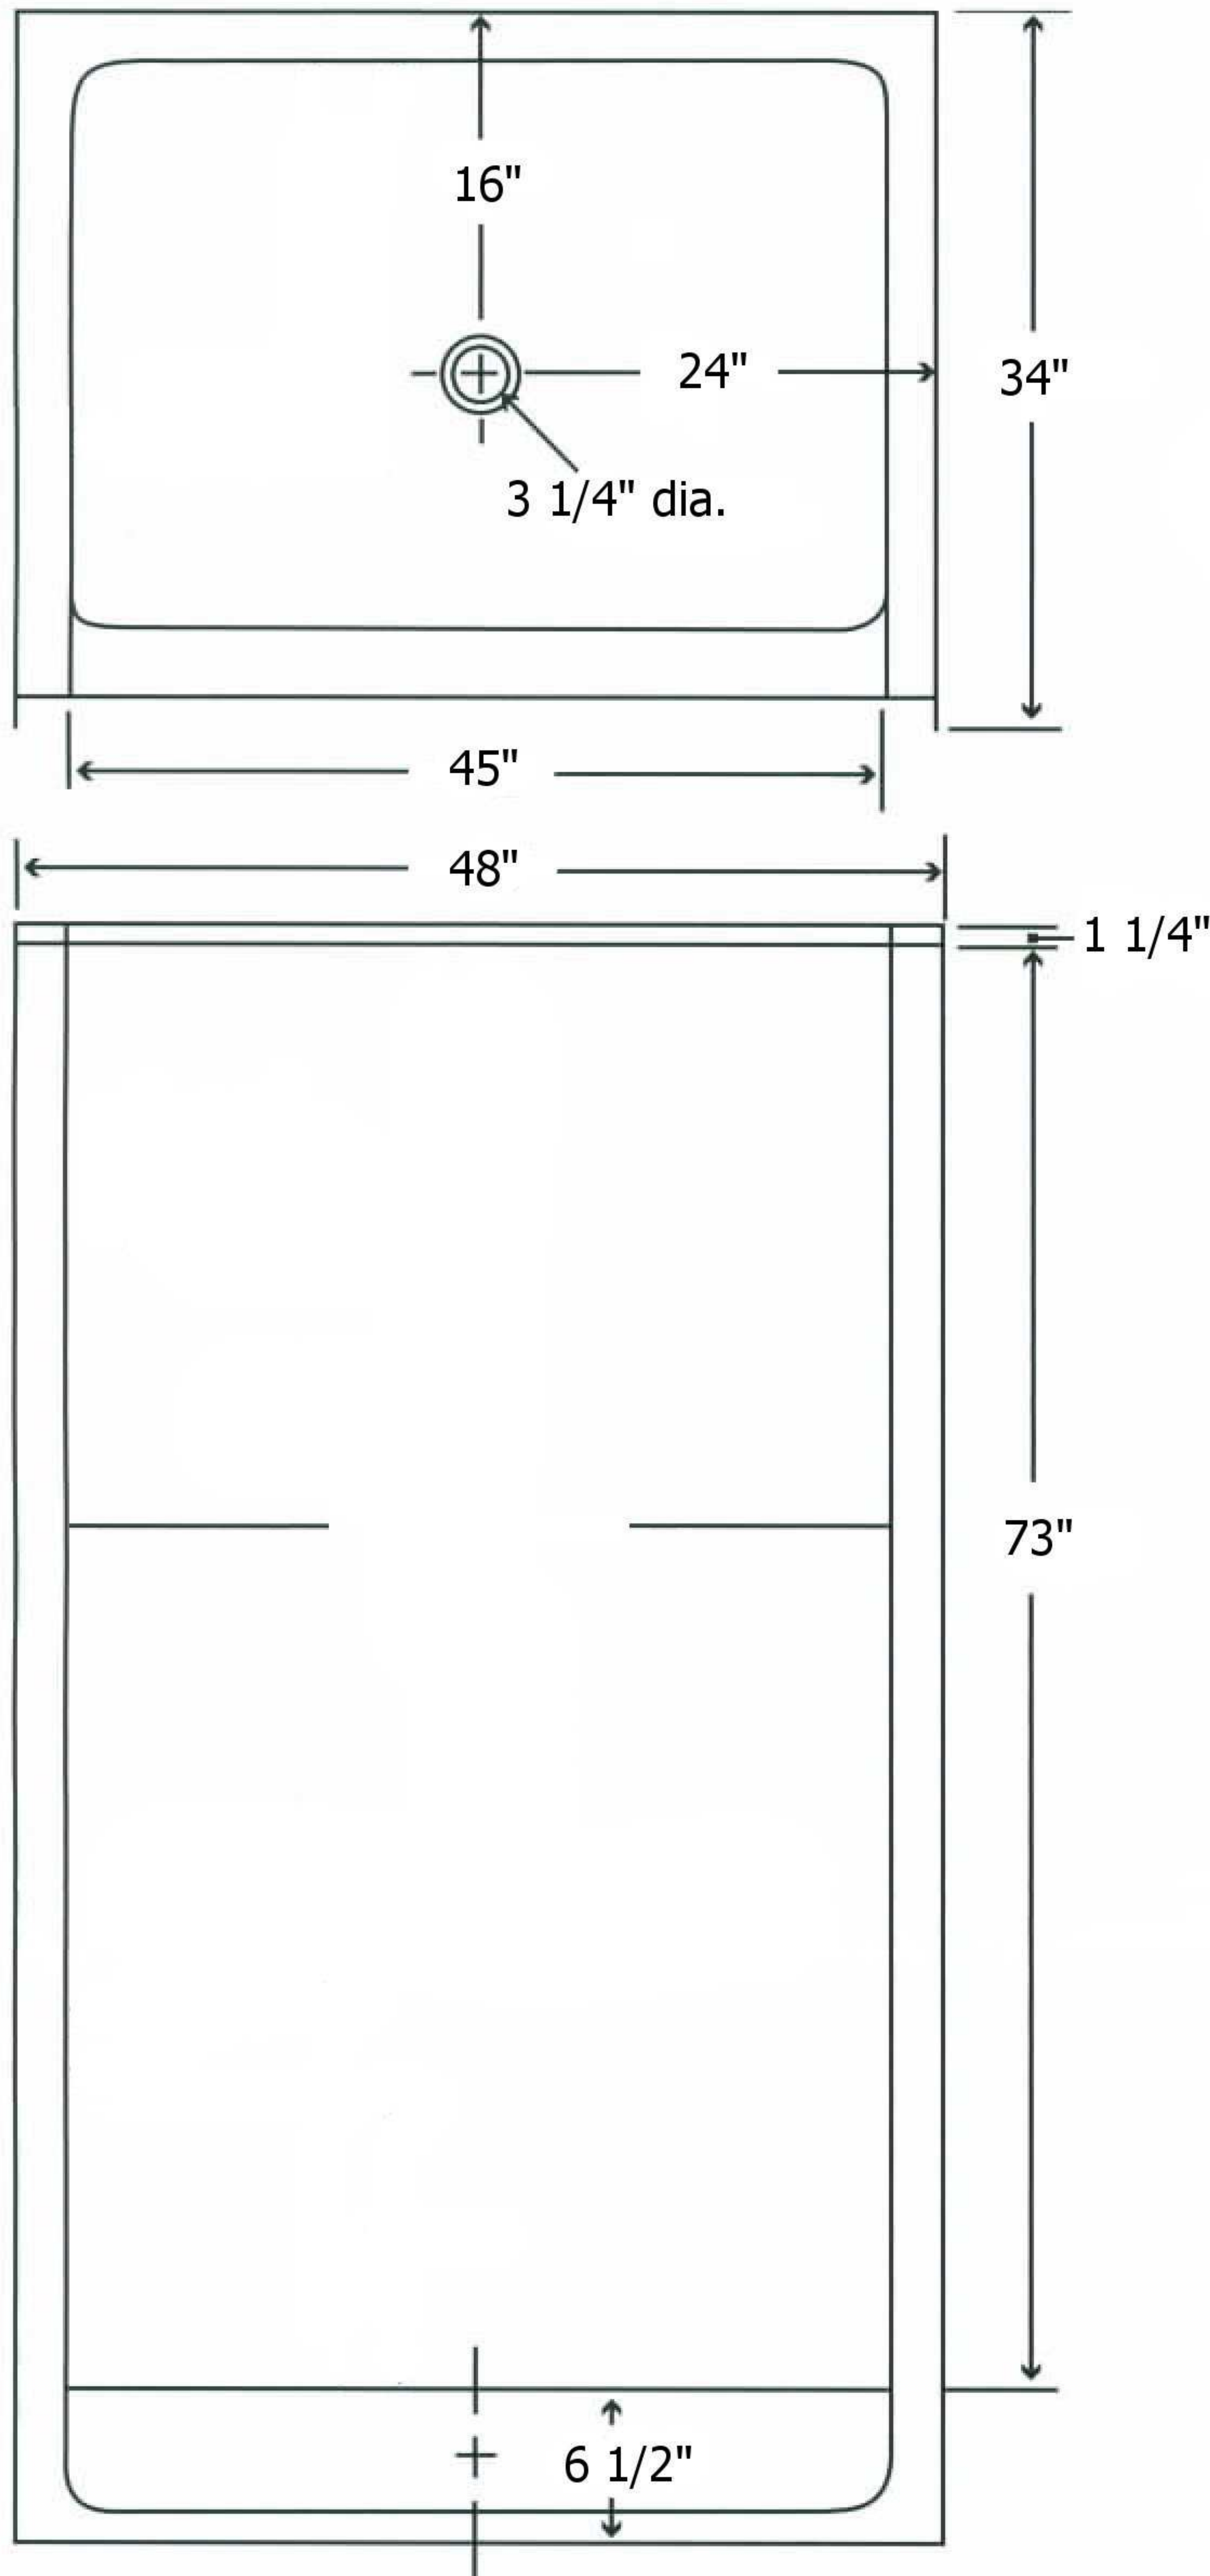

MODEL 148-34 1-piece

Width: 48"
Depth: 34"
Height: 80 3/4"

Units available in:
No Seat Model: No seat/LH or RH plumbing

Floor to Floor: 2"

All dimensions may vary.

Salo products are independently certified to meet ANSI Z 124 and HUD Bulletin 73A requirements.