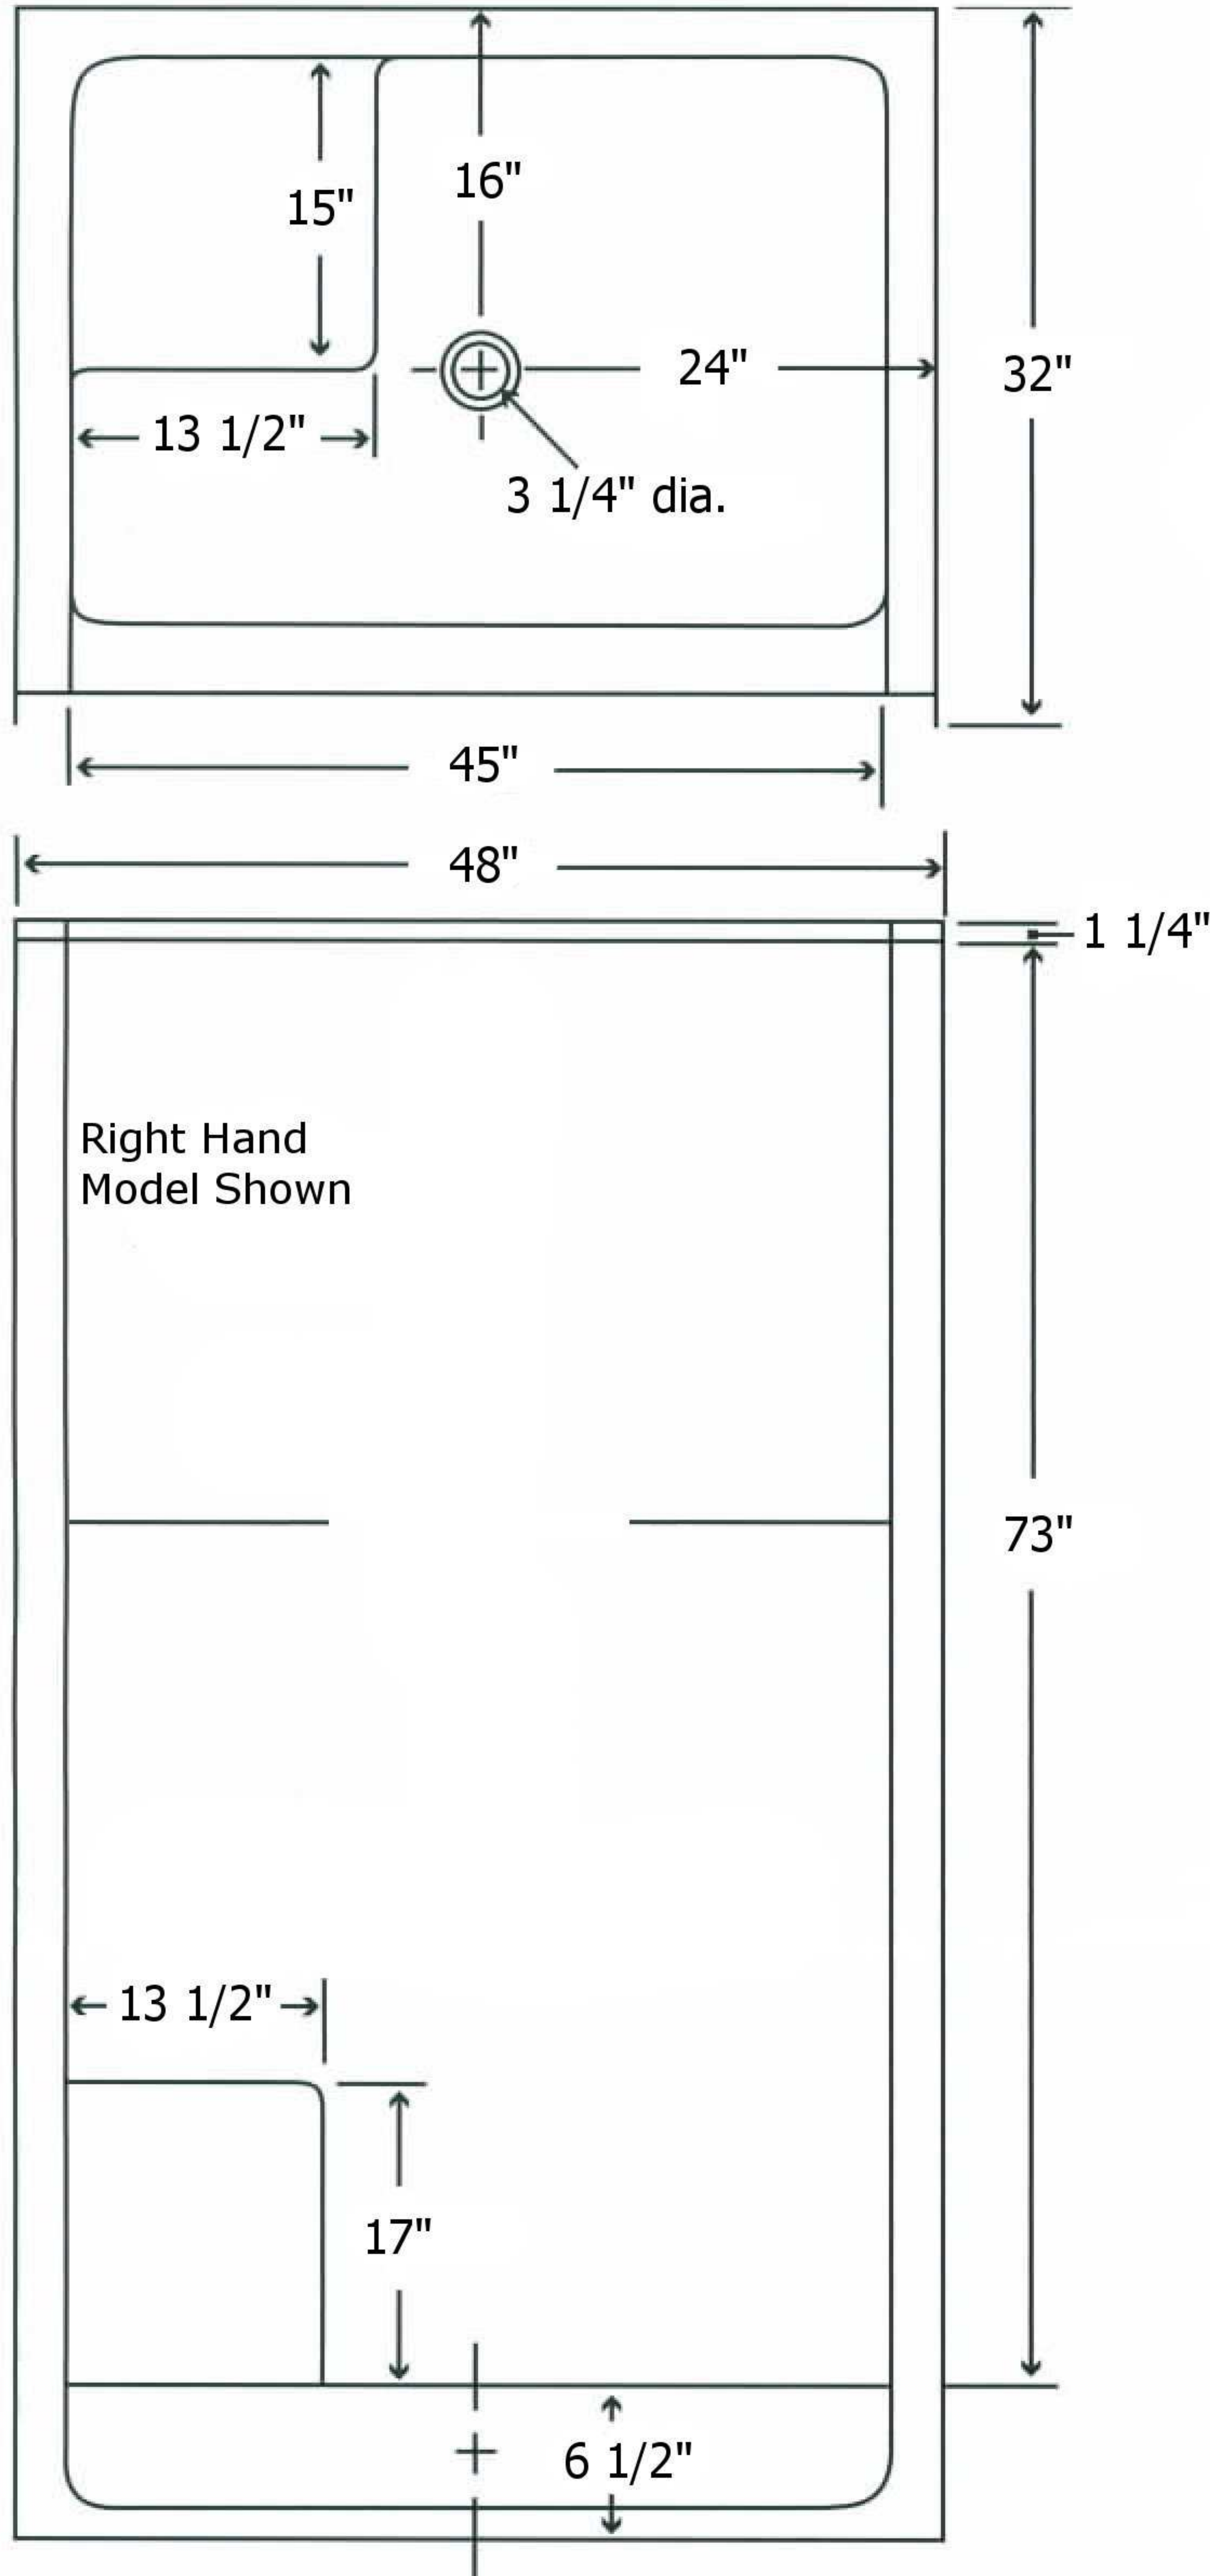

MODEL 148-32 1-piece

Width: 48"
Depth: 32"
Height: 80 3/4"

Units available in:
Left-Hand Model: LH plumbing/RH seat
Right-Hand Model: RH plumbing/LH seat

Floor to Floor: 2"

All dimensions may vary.

Salo products are independently certified to meet ANSI Z 124 and HUD Bulletin 73A requirements.